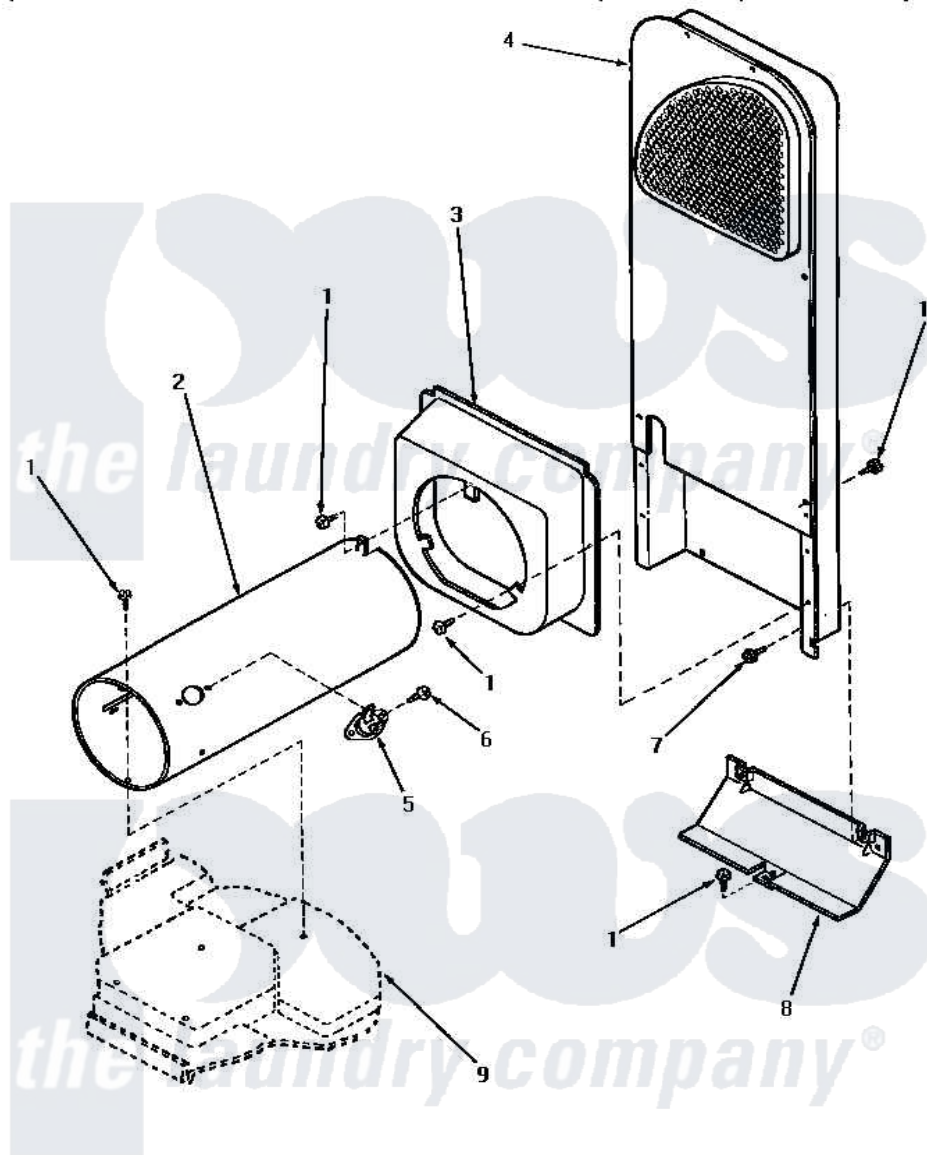

Amana NG3319 06 - HEATER BOX (STARTING SN S6333960XM)

HEATER BOX (Gas Models starting Serial No.S6333960XM)

Amana [Residential Amana NG3319 Washer Parts](#) Parts Diagram 06 - HEATER BOX (STARTING SN S6333960XM)

[Click on the part number to view part](#)

| Item | Original Part Number | Replaced By | Status | Part Description |
|------|-----------------------|--------------------------|---------------|-----------------------|
| 1 | 33562 | 27001200 | | Screw |
| 2 | 61974 | | Not Available | BURNER HOUSING |
| 3 | Y60948 | 510101 | | Shroud Heat Duct |
| 4 | 61161P | 503605 | | Assembly, Heater Duct |
| 5 | 489P3 | | | Limit Thermostat |
| 6 | 51782 | | Not Available | SCREW, 6B-20X5/16 |
| 7 | 51780 | 3390631 | | Screw, 10-16 X 3/8 |
| 8 | 60952 | | Not Available | SHIELD,HEAT DUCT |
| 9 | Y00000000 | | Not Available | SEE NOTE BASE |