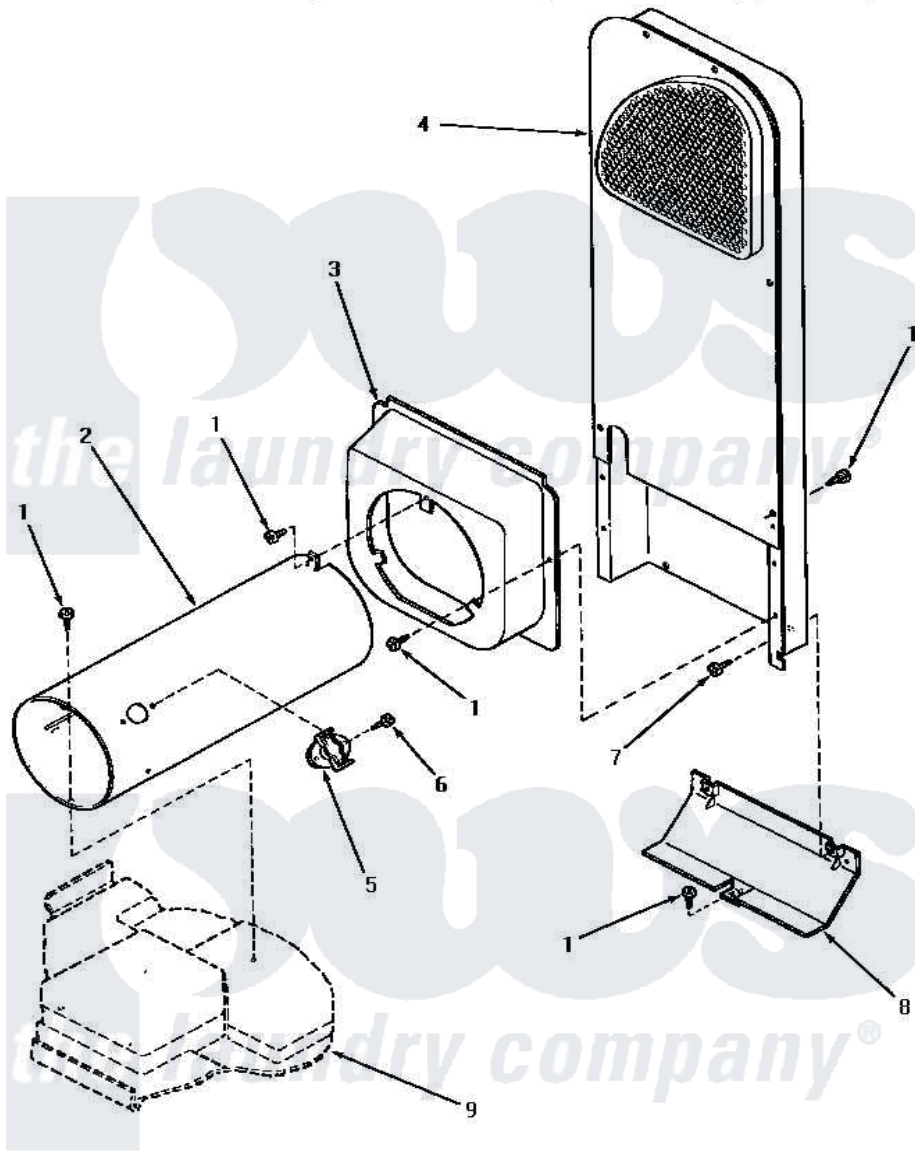

Amana NG3319 07 - HEATER BOX (THRU SN S6333959XM)

HEATER BOX (Gas Models through Serial No.S6333959XM)

Amana [Residential Amana NG3319 Washer Parts](#) Parts Diagram 07 - HEATER BOX (THRU SN S6333959XM)
 Click on the part number to view part

| Item | Original Part Number | Replaced By | Status | Part Description |
|------|----------------------|--------------------------|---------------|----------------------------------|
| 1 | 33562 | 27001200 | | Screw |
| 2 | 56240 | 08013801 | | Bracket |
| 3 | 56237 | 510101 | | Shroud Heat Duct |
| 4 | 61161P | 503605 | | Assembly, Heater Duct |
| 5 | 58366 | 489P3 | | Limit Thermostat |
| 6 | 23222 | 3177991 | | Screw |
| 7 | 51780 | 3390631 | | Screw, 10-16 X 3/8 |
| 8 | 60952 | | Not Available | SHIELD,HEAT DUCT |
| 9 | Y00000000 | | Not Available | SEE NOTE BASE -- (SEE FIGURE 10) |