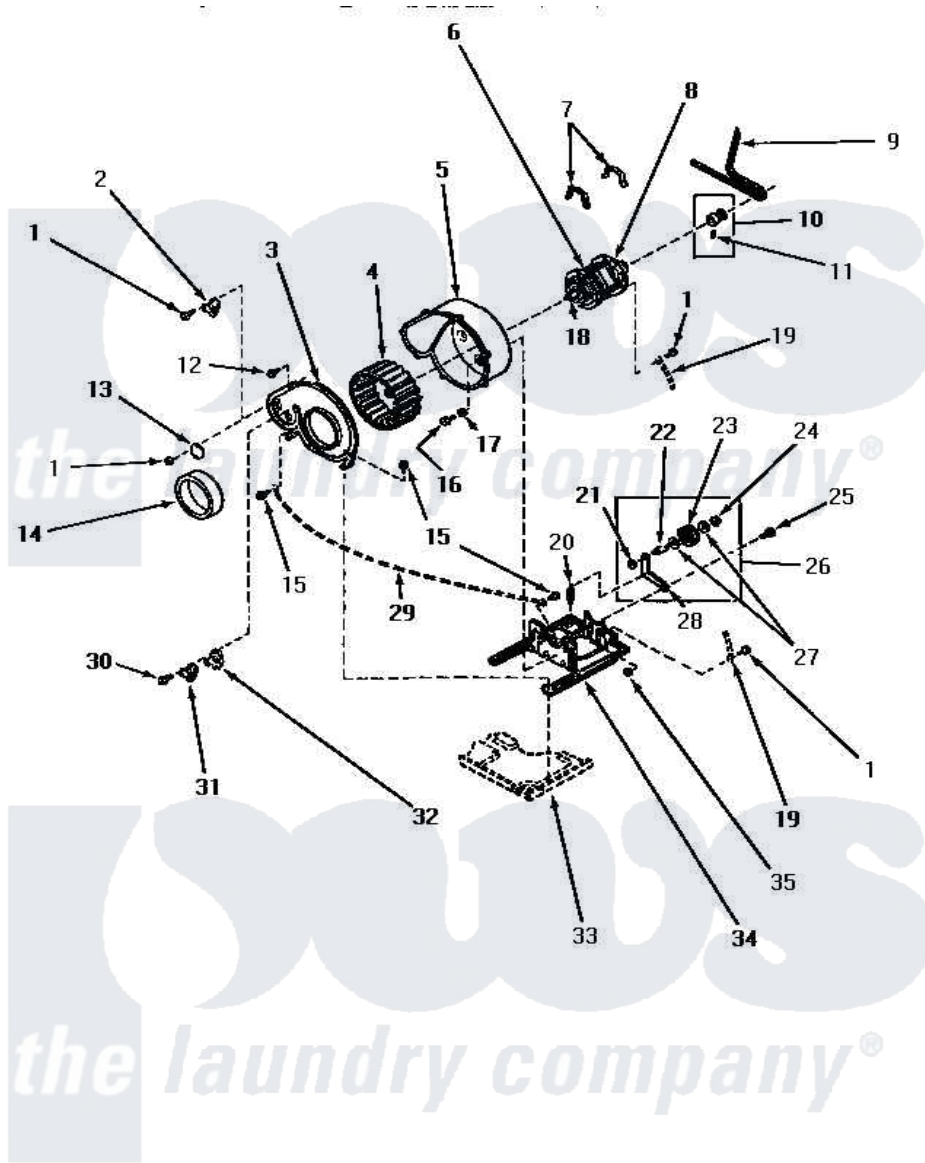

Amana NG3319 09 - MOTOR, EXHAUST FAN & BELT

MOTOR, EXHAUST FAN AND BELT

Amana [Residential Amana NG3319 Washer Parts](#) Parts Diagram 09 - MOTOR, EXHAUST FAN & BELT

[Click on the part number to view part](#)

| Item | Original Part Number | Replaced By | Status | Part Description |
|------|-----------------------|---------------------------|---------------|--|
| 1 | 23222 | 3177991 | | Screw |
| 2 | 56440 | 56410 | | Thermostat |
| 3 | 60938P | | Not Available | COVER,BLOWER HOUSING |
| 4 | 56000 | 510139P | | Assembly Blower Fan Package |
| 5 | 56020 | | | Housing, Blower |
| 6 | Y58044 | 915P3 | | Motor-Drve |
| 7 | Y58047 | 660658 | | Clamp, Motor Mounting 343481 685441 |
| 8 | 59895 | | Not Available | MOTOR SWITCH, INTERNAL MOUNTED |
| " | 53226 | | Not Available | SWITCH,MOTOR |
| " | 53249 | | Not Available | SWITCH |
| 9 | 59174 | 40111201 | | Belt, Cylinder |
| 10 | 59173 | | Not Available | MOTOR PULLEY ASSEMBLY |
| 11 | 52906 | | Not Available | SETSCREW |
| 12 | 23962 | W10116760 | | Screw |