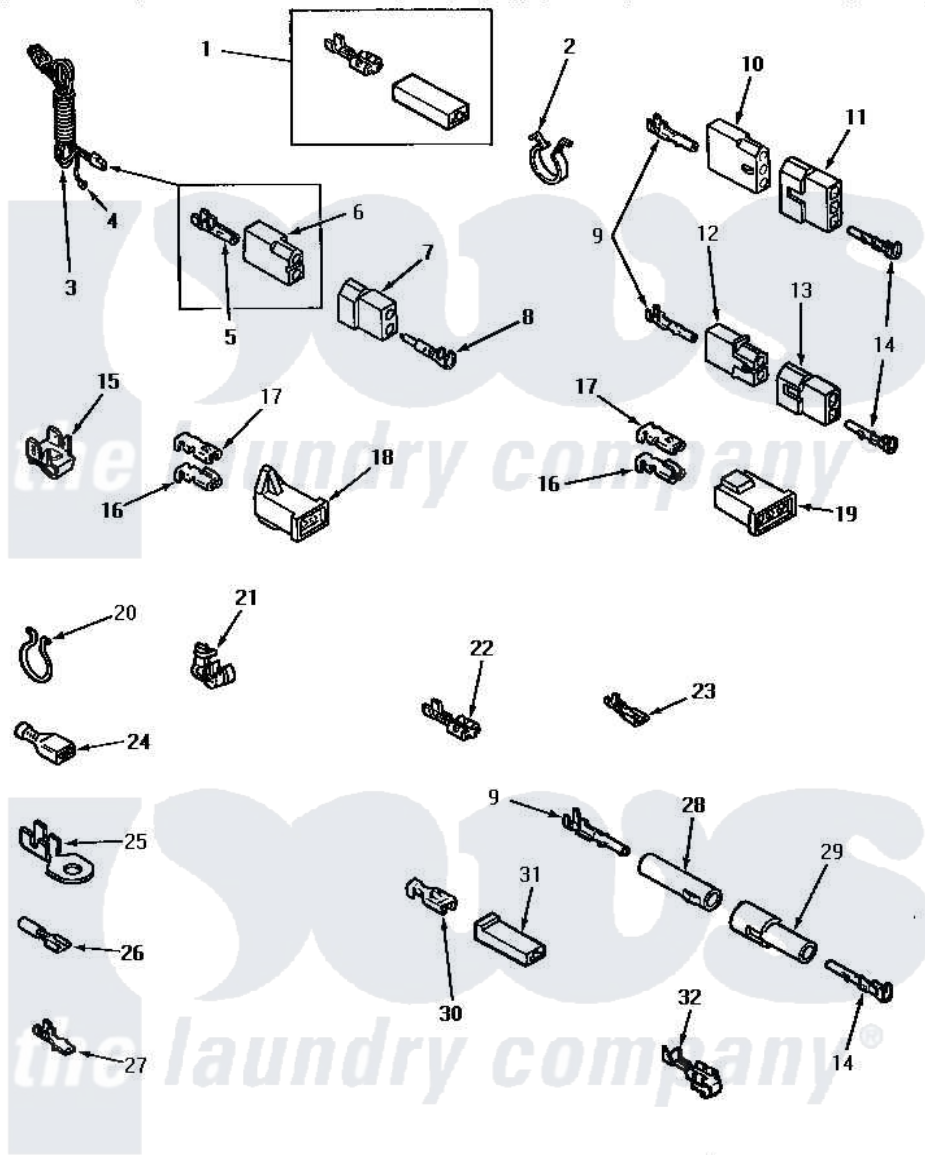

Amana NG3319 10 - POWER CORD & TERMINALS

POWER CORD AND TERMINALS

Amana [Residential Amana NG3319 Washer Parts](#) Parts Diagram 10 - POWER CORD & TERMINALS
 Click on the part number to view part

Item	Original Part Number	Replaced By	Status	Part Description
1	Y00237			Terminal-Female 1/4 ((1) 12 GAUGE Wire Or(2) 18 GA
2	61510	504034		Clip, Wire
3	Y56222	27001142		Cord, Power
4	Y00000000		Not Available	SEE NOTE GROUND WIRE, GREEN
5	00130			Terminal, Pin-1/8 Femal
6	56265			Receptacle, 2 Circuit
7	56266			Plug
8	Y00127			Terminal, Pin-1/8 Male
9	Y00117	5011-XX		093 Female Socket
10	23039	697780		Receptacle,
11	23040			Plug-3 Circuit
12	56451			Receptacle, 2 Circuit
13	56448			Terminal Block Plug
14	Y00116			Terminal, Pin-Male
15	Y00161	B5733302		Clip, Ground

16	Y00190		Connector-Receptacle
17	Y00189		Terminal, Spade
18	58799		Connector-2 Circuit
19	58800	Not Available	CONNECTOR-3 CIRCUIT (3 CIRCUIT CONNECTOR)
20	51291		Clip, Wire
21	21903	211881	Grommet, Cord Part Not Used- Gas Models Only
22	Y00121	Not Available	SPADE TERMINAL(12 GAUGE) (1/4 INCH-(2) 18 GAUGE WIRES O
"	Y00119	Not Available	SPADE TERMINAL(18 GAUGE) (1/4 INCH-(1) 18 GAUGE WIRE)
"	Y00222	Not Available	TERMINAL,FEMALE-1/4 SP
23	Y00124		Spade Terminal (18 Gauge) (3/16 Inch-(1) 18 Gauge Wire-
"	Y00209		Spade Terminal (18 Gauge) (3/16 Inch-(2) 18 Gauge Wires-
"	00156	00156SRE	65br30/FI
24	Y00163	285432	Terminal
"	Y00165		Insulated Spade Terminal
25	00110		No.10 18 Gauge Wire
"	Y00111		Ring Terminal No.10 No.10 18 Gauge Wires Or
26	Y00215		Barrel Insulated Spade
"	Y00214	Not Available	BARREL INSULATED SPADE(18 GAUG (1/4 INCH- 18 GAUGE WIRE)
27	Y00138		Male Tab Terminal 18 Gauge Wire)
"	Y00139	Y00138	Male Tab Terminal 18 Gauge Wire)
28	26301		Receptacle, Molex
29	26302	Not Available	PLUG,1 CIRCUIT
30	Y00115		Lock In Spade Terminal (18 Gaug (1/4 Inch-(1) 18 Gauge Wire)
"	00122	Not Available	(1/4 INCH-(2) 18 GAUGE WIRES O
31	90789		Connector
32	Y00114		Spade Terminal