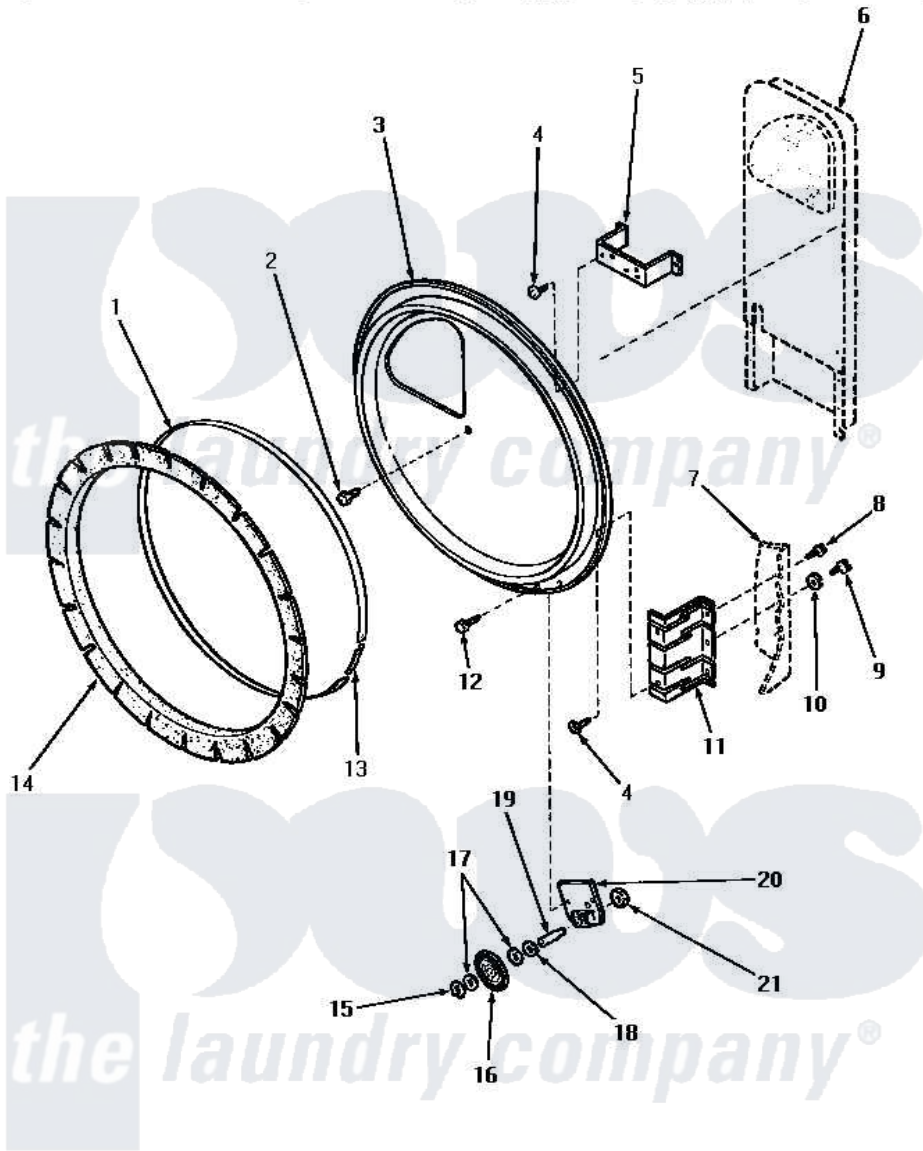

Amana NG3319 11 - REAR BLKHD, FELT SEAL & CYLINDER ROLLER

REAR BULKHEAD, FELT SEAL AND CYLINDER ROLLER

Amana [Residential Amana NG3319 Washer Parts](#) Parts Diagram 11 - REAR BLKHD, FELT SEAL & CYLINDER ROLLER

[Click on the part number to view part](#)

Item	Original Part Number	Replaced By	Status	Part Description
1	Y56090		Not Available	SEAL STRAP
2	Y33561	489464		Screw
3	61135P		Not Available	ASSY,REAR BULKHEAD
4	56078	M400664		SCrew Tap Trs Cr Rec 1016AB
5	60823P			Bracket, Terminal Block
6	Y00000000		Not Available	SEE NOTE HEAT DUCT
7	Y00000000		Not Available	SEE NOTE CABINET
8	33562	27001200		Screw
9	52909			Screw, 10B-16 X 1/2 HeX
10	51474		Not Available	WASHER, 13/64IDX1/2ODX.
11	56055		Not Available	BRACKET,BULKHEAD-REAR
12	51780	3390631		Screw, 10-16 X 3/8
13	52310			Spring
14	56088			Assembly, Seal
15	23748			Ring, Retaining

16	56457	62649P	Roller- CY
17	52549		Washer, 501 ID X3/4 Odx
18	23886		Not Available
19	56461		WASHER,.578IDX1.25ODX1
20	56042		Not Available
21	56156	358160	Shaft
			BRACKET,CYLINDER ROLLER
			Nut