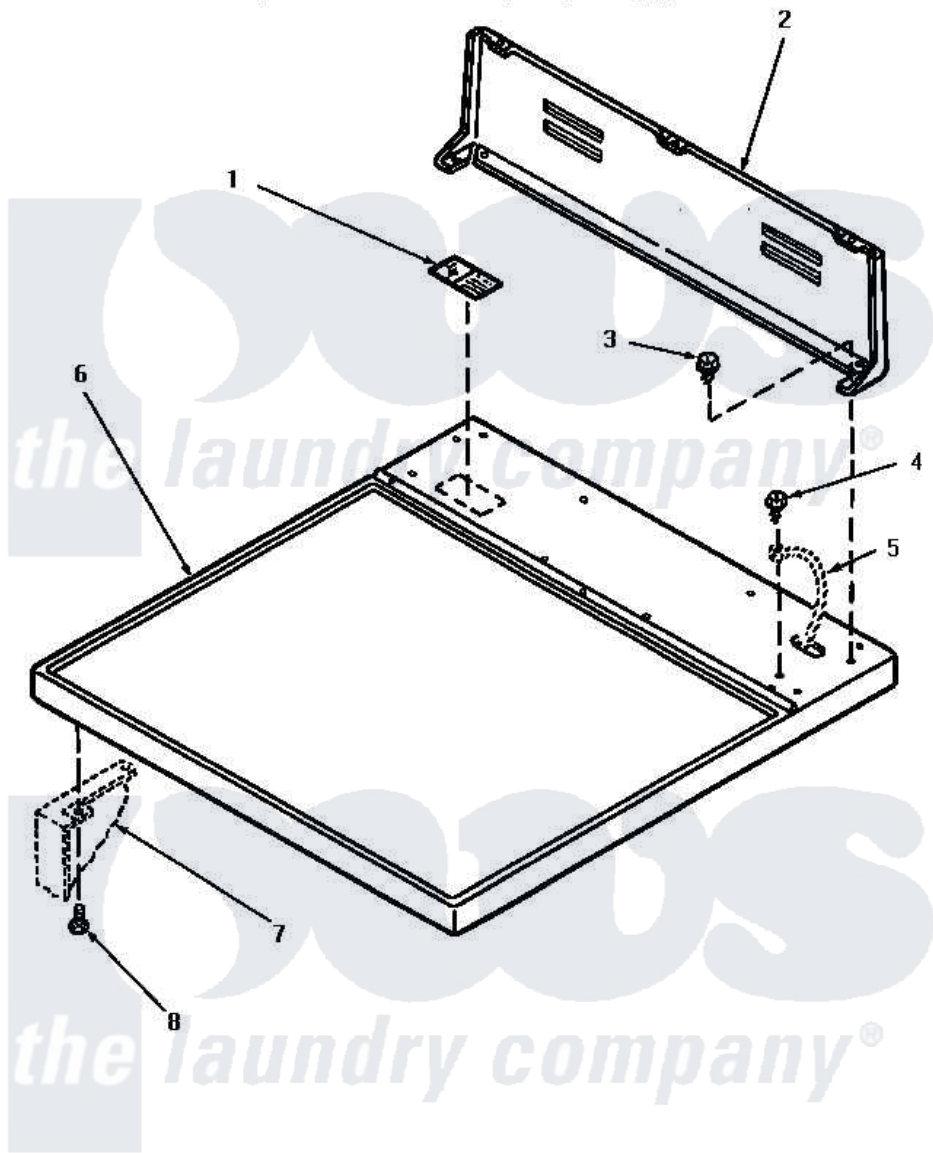

Amana NG3519 01 - CABINET TOP & CONTROL HOOD REAR PANEL

CABINET TOP AND CONTROL HOOD REAR PANEL

Amana [Residential Amana NG3519 Washer Parts](#) Parts Diagram 01 - CABINET TOP & CONTROL HOOD REAR PANEL

[Click on the part number to view part](#)

Item	Original Part Number	Replaced By	Status	Part Description
1	24903		Not Available	STICKER,DISCONNECT POW
2	59970		Not Available	CONTROL HOOD, REAR PANEL
3	23962	W10116760		Screw
4	20530			Screw, 10-24 x 3/8 Hex
5	Y00000000		Not Available	SEE NOTE GROUND WIRE, GREEN
6	60815H		Not Available	ASSY, TOP PANEL-DOMESTI
"	60815L		Not Available	CABINET TOP, ALMOND
"	60815W		Not Available	ASSY, TOP & CARTON
7	Y00000000		Not Available	SEE NOTE CABINET
8	33562	27001200		Screw