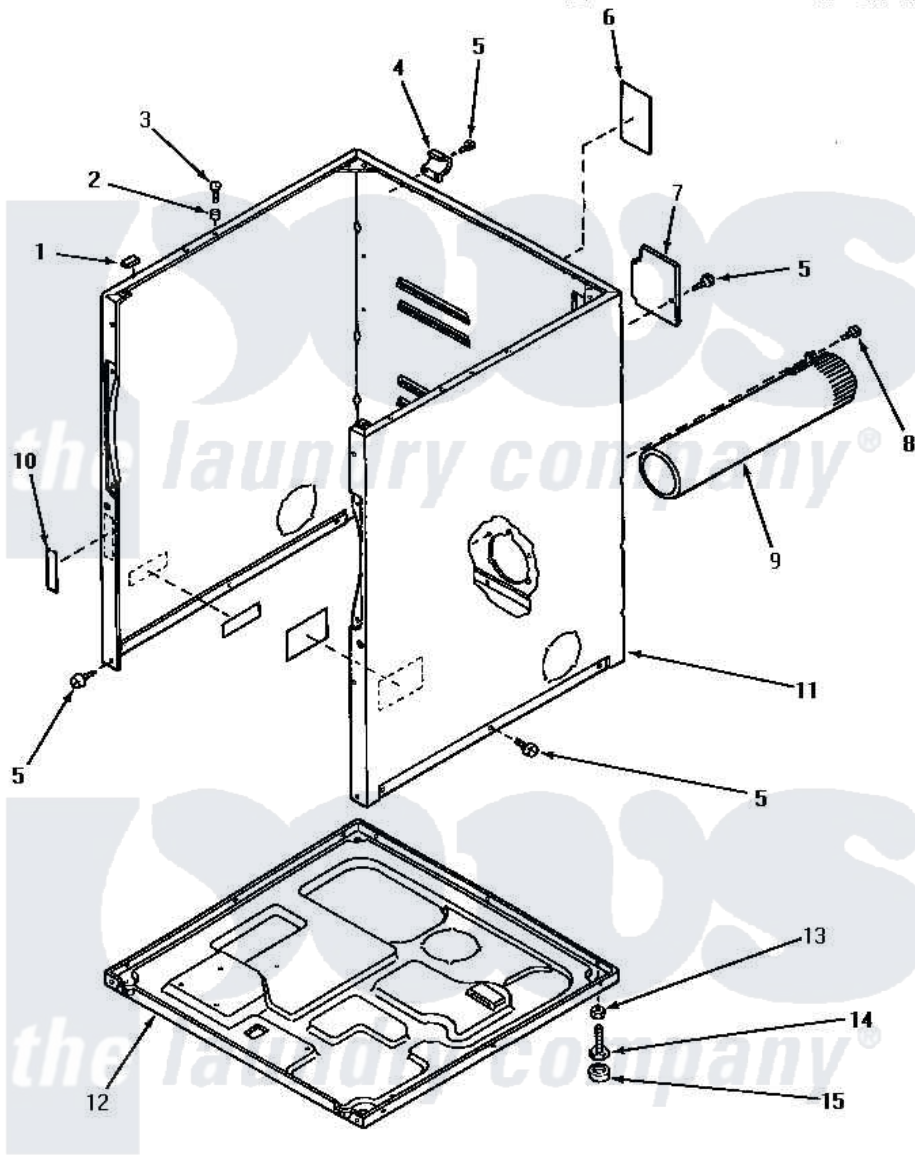

Amana NG3519 02 - CABINET, EXHAUST DUCT & BASE

CABINET, EXHAUST DUCT AND BASE

Amana [Residential Amana NG3519 Washer Parts](#) Parts Diagram 02 - CABINET, EXHAUST DUCT & BASE
 Click on the part number to view part

Item	Original Part Number	Replaced By	Status	Part Description
1	Y56128			Pad, Bumper
2	56079	505187		Locator, Panel
3	32671	Y014874		Screw, Idler Arm And Sleeve
4	60826		Not Available	HINGE, TOP
5	33562	27001200		Screw
6	56427		Not Available	STICKER
7	60821			Access Cover
8	Y33561	489464		Screw
9	56118		Not Available	ASSY, EXHAUST DUCT
10	24903		Not Available	STICKER,DISCONNECT POW
11	60813PW		Not Available	CABINET, WHITE
"	60813PH		Not Available	CABINET, HARVEST GOLD
"	60813PL		Not Available	CABINET, ALMOND
12	60811			Assembly, Base-Complete
13	20274	62739		Nut, Lock
14	Y52696	Y305086		Adjustable Leg And Nut