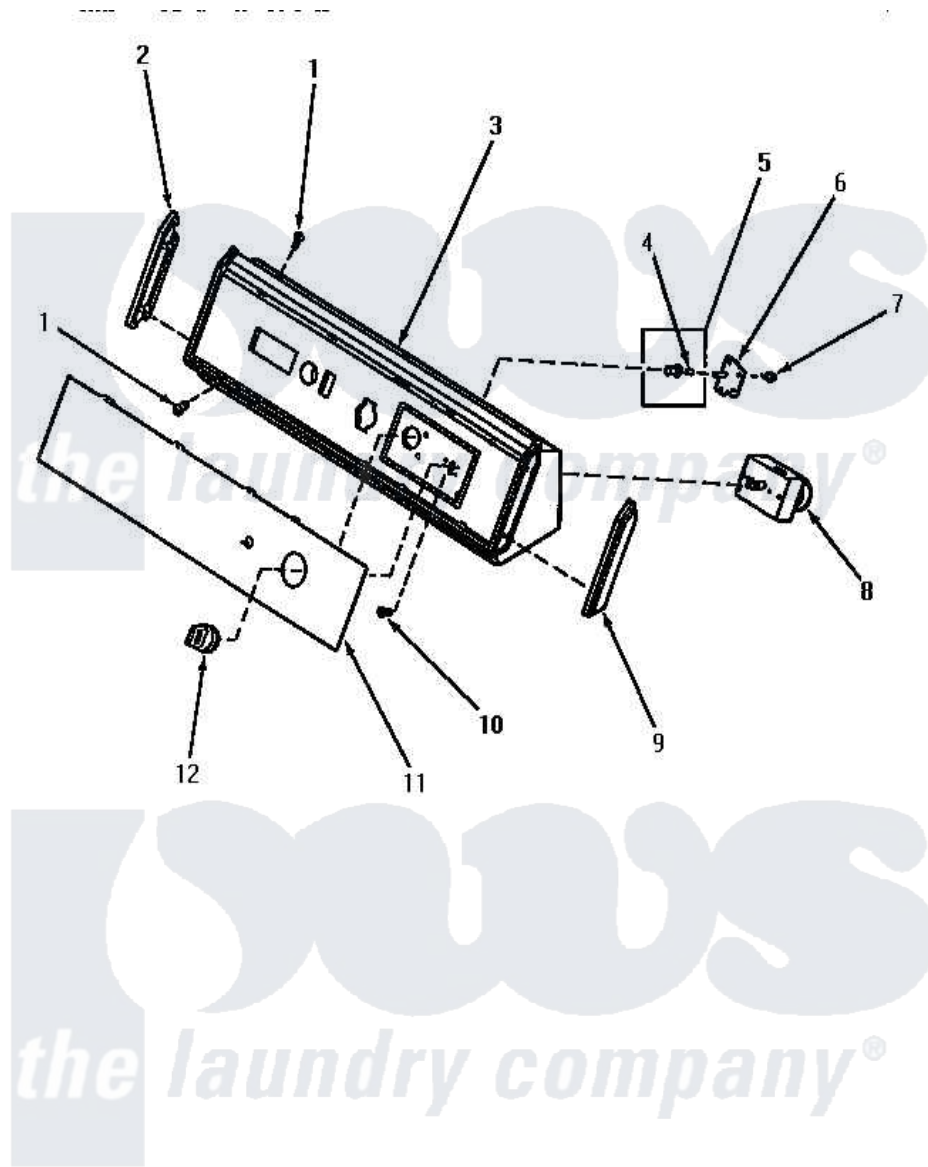

# Amana NG3519 05 - GRAPHIC PANEL, CONTROL HOOD & CONTROLS

## GRAPHIC PANEL, CONTROL HOOD AND CONTROLS

Amana [Residential Amana NG3519 Washer Parts](#) Parts Diagram 05 - GRAPHIC PANEL, CONTROL HOOD & CONTROLS

[Click on the part number to view part](#)

Item	Original Part Number	Replaced By	Status	Part Description
"	NOTE:		Not Available	WE USE DIFFERENT TIMER VENDORS. ALTHOUGH THE TIMERS DIFFER IN APPEARANCE, THEY ARE COMPLETELY INTERCHANGEABLE WHEN IDENTIFIED BY THE SAME PART NUMBER.
1	31752		Not Available	SCREW, No.8ABX3/4 POZIDRI
2	31249		Not Available	CAP, END-L.H.-CHROME
3	59955		Not Available	ASSY, HOOD & MOUNTING P
4	10519		Not Available	RETAINER
5	59788		Not Available	ASSY, PUSH-TO-START BUT
6	59449		Not Available	SWITCH, PUSH-TO-START
7	23962	<a href="#">W10116760</a>		Screw
8	<a href="#">59418</a>			Timer, 2 Cycle
9	<a href="#">31248</a>			Cap, End-RH-Chrome
10	V50R16	<a href="#">00767</a>		Screw, 8A X 3/8 HeX Washer

11	59484	Not Available	PANEL,GRAPHIC
----	-------	---------------	---------------

12	<a href="#">59791</a>		Assembly, Timer Knob And Skir
----	-----------------------	--	-------------------------------