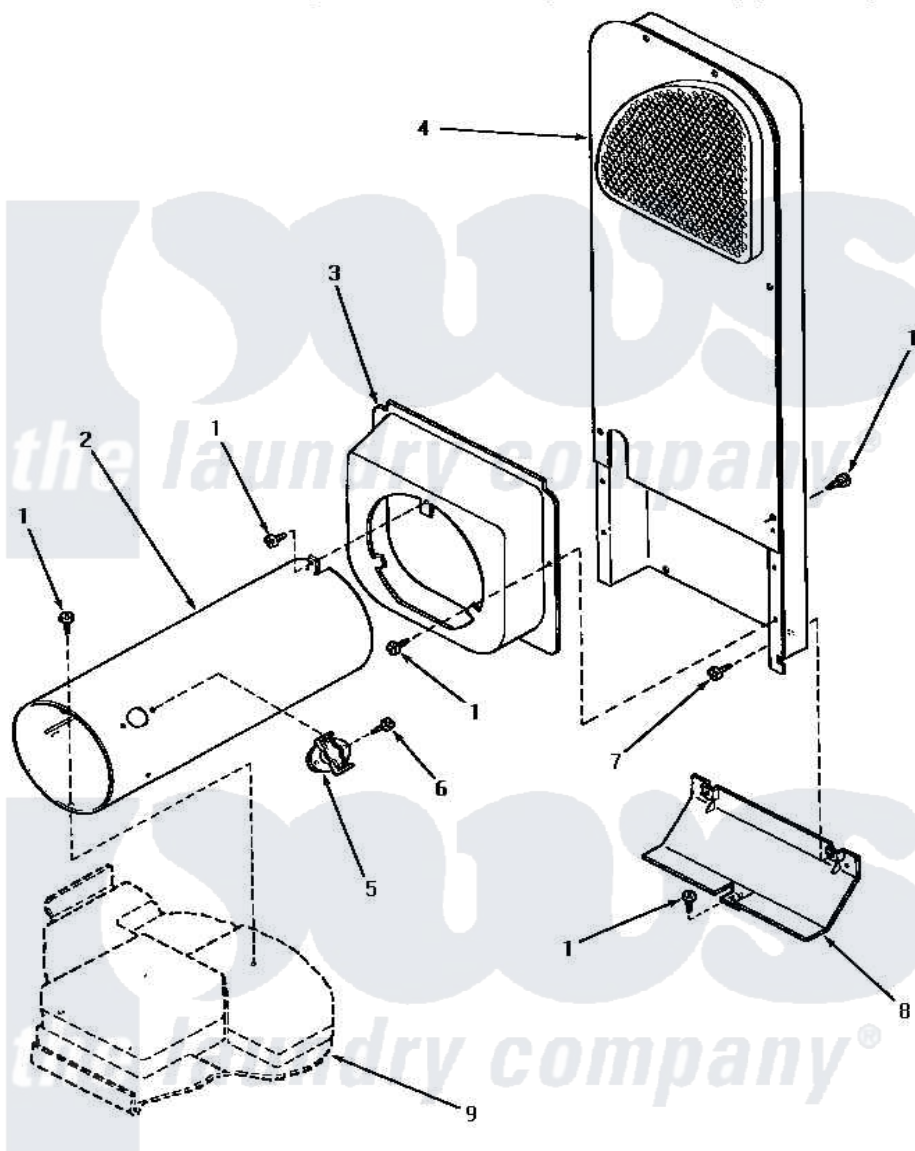

Amana NG3519 07 - HEATER BOX (THRU SN S6333959XM)

HEATER BOX (Gas Models through Serial No.S6333959XM)

Amana [Residential Amana NG3519 Washer Parts](#) Parts Diagram 07 - HEATER BOX (THRU SN S6333959XM)

[Click on the part number to view part](#)

Item	Original Part Number	Replaced By	Status	Part Description
1	33562	27001200		Screw
2	56240	08013801		Bracket
3	56237	510101		Shroud Heat Duct
4	61161P	503605		Assembly, Heater Duct
5	58366	489P3		Limit Thermostat
6	23222	3177991		Screw
7	51780	3390631		Screw, 10-16 X 3/8
8	60952		Not Available	SHIELD,HEAT DUCT
9	Y00000000		Not Available	SEE NOTE BASE -- (SEE FIGURE 10)