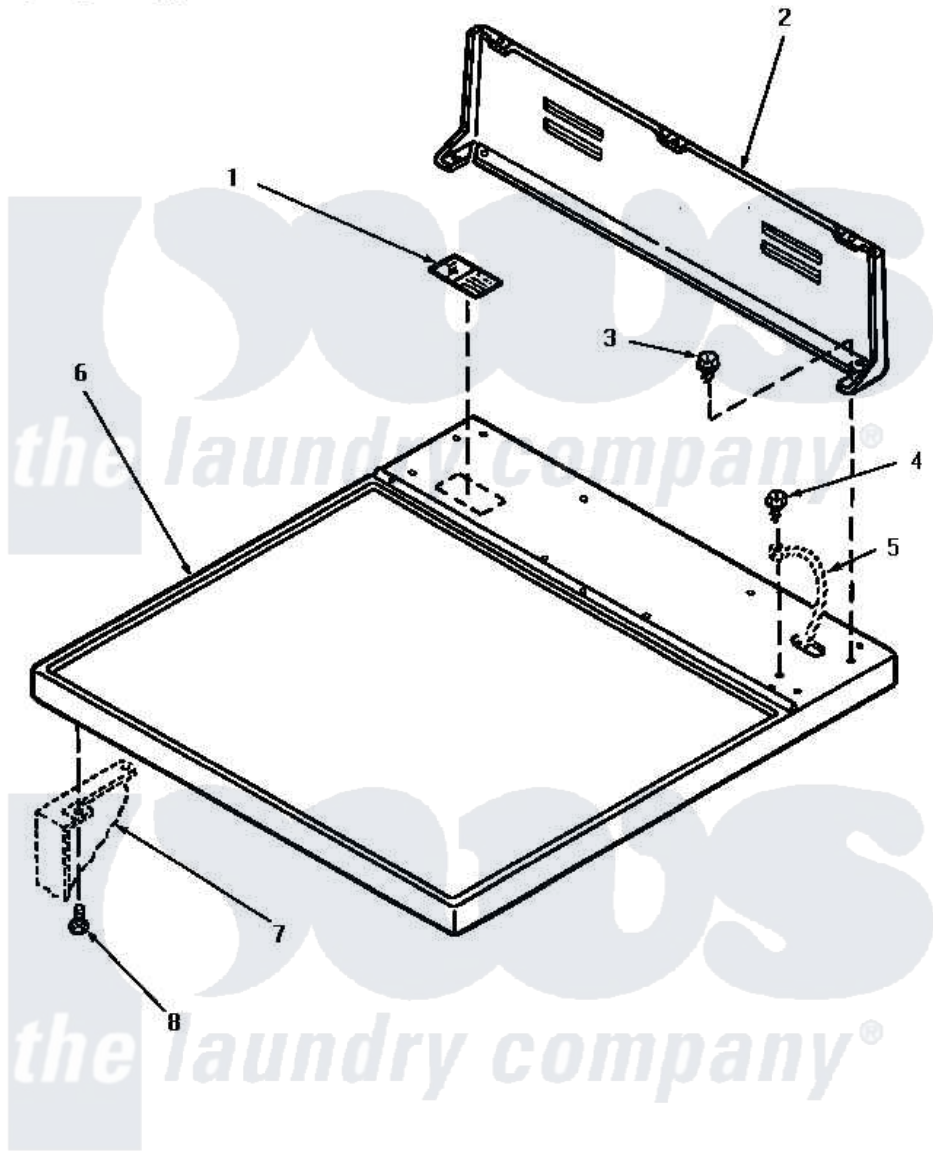

Amana NG4319 01 - CABINET TOP & CONTROL HOOD REAR PANEL

CABINET TOP AND CONTROL HOOD REAR PANEL

Amana [Residential Amana NG4319 Washer Parts](#) Parts Diagram 01 - CABINET TOP & CONTROL HOOD REAR PANEL

[Click on the part number to view part](#)

Item	Original Part Number	Replaced By	Status	Part Description
1	24903		Not Available	STICKER,DISCONNECT POW
2	59970		Not Available	CONTROL HOOD, REAR PANEL
3	23962	W10116760		Screw
4	20530			Screw, 10-24 x 3/8 Hex
5	Y00000000		Not Available	SEE NOTE GROUND WIRE, GREEN
6	60815H		Not Available	ASSY, TOP PANEL-DOMESTI
"	60815L		Not Available	CABINET TOP, ALMOND
"	60815W		Not Available	ASSY, TOP & CARTON
7	Y00000000		Not Available	SEE NOTE CABINET
8	33562	27001200		Screw