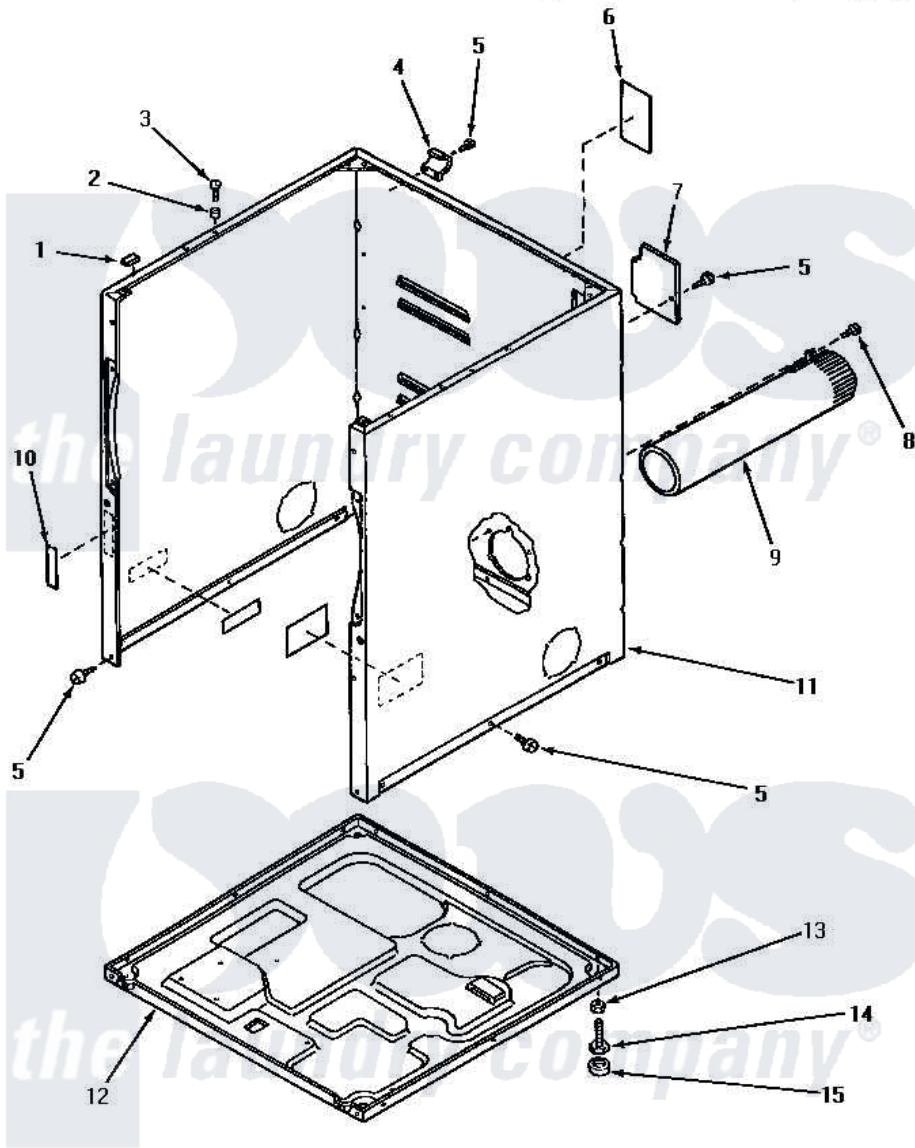

Amana NG4319 02 - CABINET, EXHAUST DUCT & BASE

CABINET, EXHAUST DUCT AND BASE

Amana [Residential Amana NG4319 Washer Parts](#) Parts Diagram 02 - CABINET, EXHAUST DUCT & BASE
 Click on the part number to view part

Item	Original Part Number	Replaced By	Status	Part Description
1	Y56128			Pad, Bumper
2	56079	505187		Locator, Panel
3	32671	Y014874		Screw, Idler Arm And Sleeve
4	60826		Not Available	HINGE, TOP
5	33562	27001200		Screw
6	56427		Not Available	STICKER
7	60821			Access Cover
8	Y33561	489464		Screw
9	56118		Not Available	ASSY, EXHAUST DUCT
10	24903		Not Available	STICKER,DISCONNECT POW
11	60813PW		Not Available	CABINET, WHITE
"	60813PH		Not Available	CABINET, HARVEST GOLD
"	60813PL		Not Available	CABINET, ALMOND
12	60811			Assembly, Base-Complete
13	20274	62739		Nut, Lock
14	Y52696	Y305086		Adjustable Leg And Nut