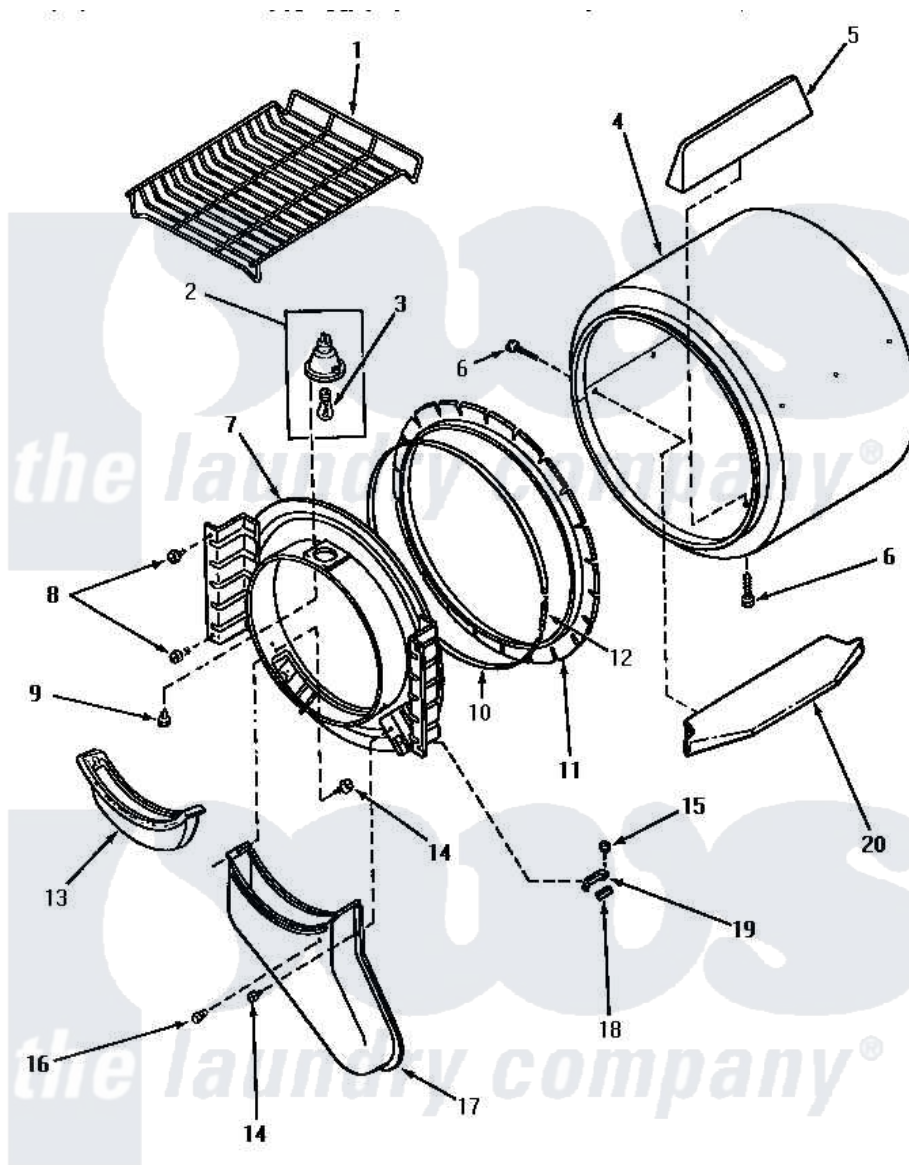

# Amana NG4319 03 - FR BLKHD, AIR DUCT, FELT SEAL & CYLINDER

## FRONT BULKHEAD, AIR DUCT, FELT SEAL AND CYLINDER

Amana [Residential Amana NG4319 Washer Parts](#) Parts Diagram 03 - FR BLKHD, AIR DUCT, FELT SEAL & CYLINDER

[Click on the part number to view part](#)

Item	Original Part Number	Replaced By	Status	Part Description
1	58846		Not Available	RACK, DRYING
4	60645P		Not Available	ASSY, CYLINDER PACK
"	61073P		Not Available	ASSY, CYLINDER-WHITE
5	Y61399		Not Available	BAFFLE, CYLINDER-SHORT-
6	56131		Not Available	SCREW, 10BT X 1 TAPPING
7	60774P		Not Available	ASSY BULK HEAD
8	33562	<a href="#">27001200</a>		Screw
9	<a href="#">31260</a>			Screw, No.8 X 3/8 Ind H
10	Y56090		Not Available	SEAL STRAP
11	<a href="#">56088</a>			Assembly, Seal
12	<a href="#">52310</a>			Spring
13	<a href="#">61376P</a>			Filter, Lint-White W/Inst.
14	Y33561	<a href="#">489464</a>		Screw
15	23962	<a href="#">W10116760</a>		Screw
16	56938		Not Available	BUMPER
17	<a href="#">60786</a>			Assembly, Air Duct-Front

18 [58049](#)

Pad, Thin

19 [61448](#)

Glide, Cylinder-Rulon F

20 Y61027

Not Available

BAFFLE,CYLINDER-EXTEND