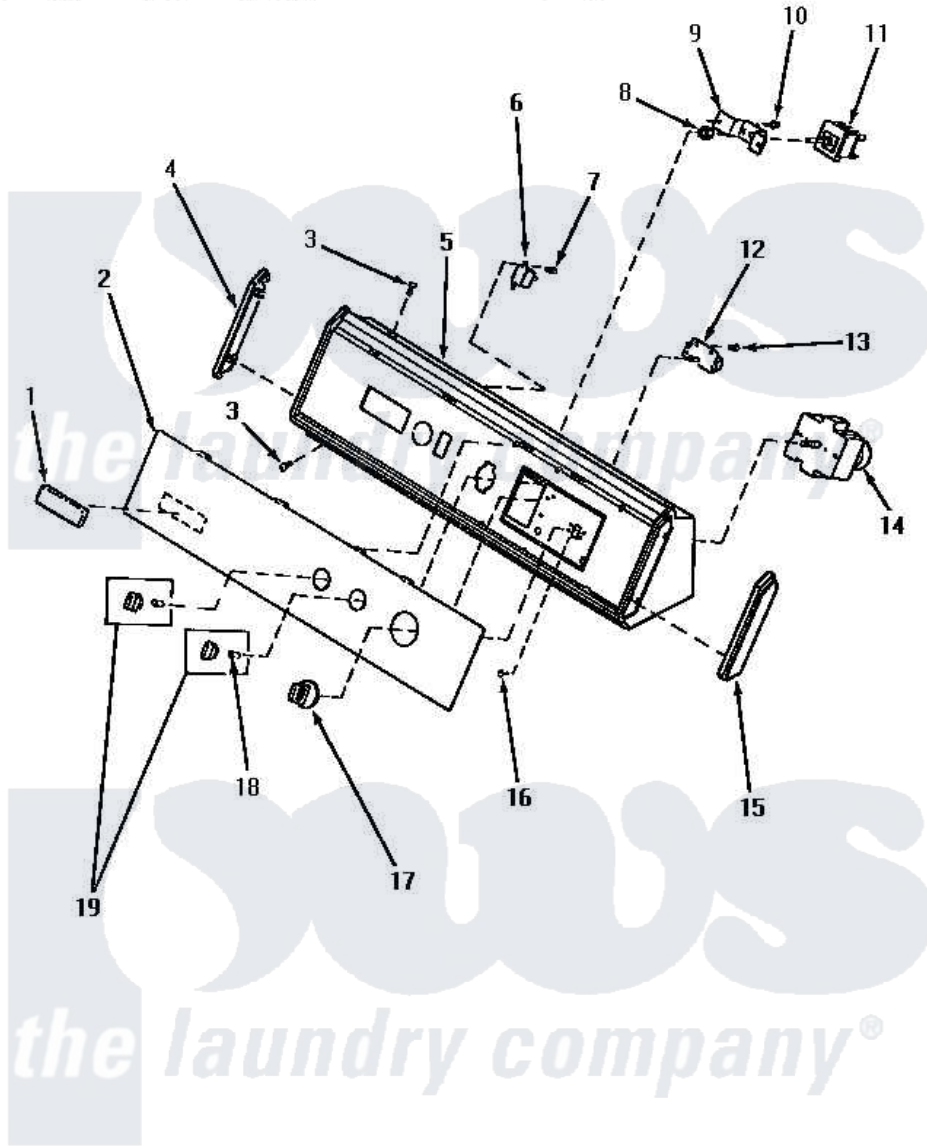

Amana NG4319 05 - GRAPHIC PANEL, CONTROL HOOD & CONTROLS

GRAPHIC PANEL, CONTROL HOOD AND CONTROLS

Amana [Residential Amana NG4319 Washer Parts](#) Parts Diagram 05 - GRAPHIC PANEL, CONTROL HOOD & CONTROLS

[Click on the part number to view part](#)

Item	Original Part Number	Replaced By	Status	Part Description
"	NOTE:		Not Available	WE USE DIFFERENT TIMER VENDORS. ALTHOUGH THE TIMERS DIFFER IN APPEARANCE, THEY ARE COMPLETELY INTERCHANGEABLE WHEN IDENTIFIED BY THE SAME PART NUMBER.
2	60056		Not Available	PANEL, GRAPHIC
3	31752		Not Available	SCREW, No. 8ABX3/4 POZIDRI
4	31249		Not Available	CAP, END-L.H.-CHROME
5	59955		Not Available	ASSY, HOOD & MOUNTING P
6	59446			Signal, Non-Adjustable
7	23962	W10116760		Screw
8	57584		Not Available	NUT
9	59704			Bracket, Switch Mount
10	31260			Screw, No. 8 X 3/8 Ind H
11	58813	58813P		Switch W/Instructions

"	Y61511		Not Available	SWITCH,FABRIC SELECTOR
12	59450		Not Available	SWITCH,ROTATE-TO-START
13	23962	W10116760		Screw
14	59497			Timer, 4 Cycle
15	31248			Cap, End-RH-Chrome
16	Y59616	90767		Screw, 8A X 3/8 HeX Washer Head Tapping
17	59793		Not Available	ASSY,TIMER KNOB & SKIRT
18	10519		Not Available	RETAINER
19	31287		Not Available	ASSY,KNOB-ROTARY-BLK/B