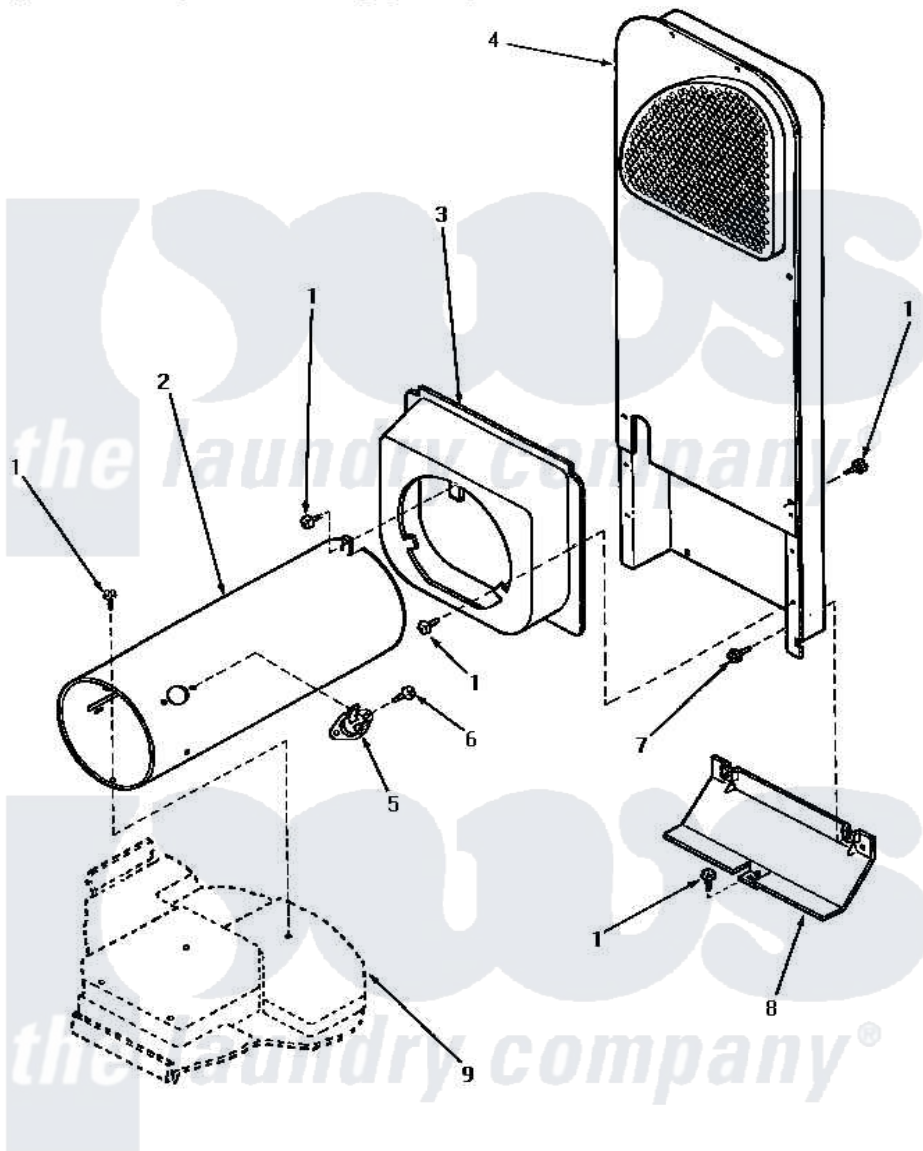

Amana NG4319 06 - HEATER BOX (STARTING SN S6333960XM)

HEATER BOX (Gas Models starting Serial No.S6333960XM)

Amana [Residential Amana NG4319 Washer Parts](#) Parts Diagram 06 - HEATER BOX (STARTING SN S6333960XM)

[Click on the part number to view part](#)

Item	Original Part Number	Replaced By	Status	Part Description
1	33562	27001200		Screw
2	61974		Not Available	BURNER HOUSING
3	Y60948	510101		Shroud Heat Duct
4	61161P	503605		Assembly, Heater Duct
5	489P3			Limit Thermostat
6	51782		Not Available	SCREW, 6B-20X5/16
7	51780	3390631		Screw, 10-16 X 3/8
8	60952		Not Available	SHIELD,HEAT DUCT
9	Y00000000		Not Available	SEE NOTE BASE