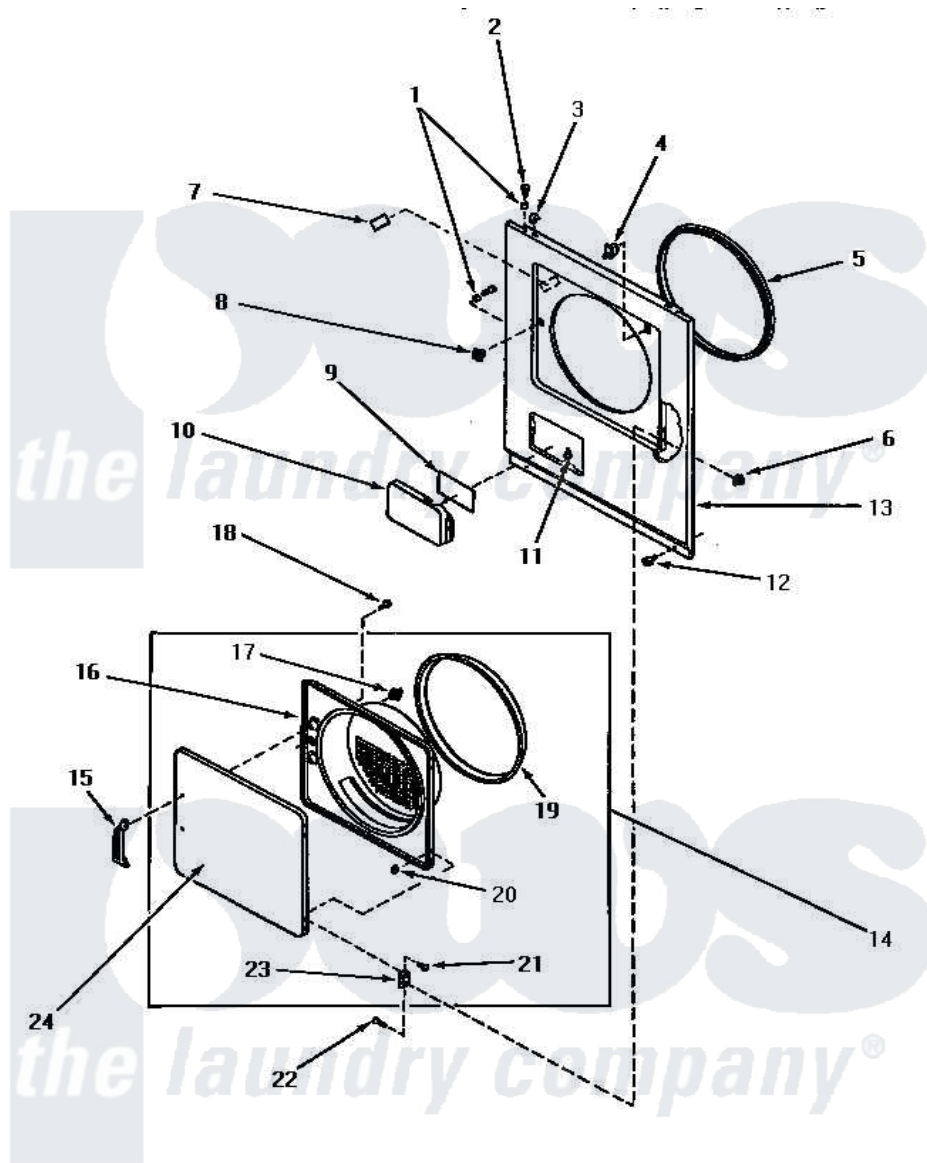

# Amana NG4319 08 - LOADING DOOR, FRONT PANELS & ACCESS DOOR

## LOADING DOOR, FRONT PANELS AND ACCESS DOOR

Amana [Residential Amana NG4319 Washer Parts](#) Parts Diagram 08 - LOADING DOOR, FRONT PANELS & ACCESS DOOR

[Click on the part number to view part](#)

Item	Original Part Number	Replaced By	Status	Part Description
1	56079	<a href="#">505187</a>		Locator, Panel
2	32671	<a href="#">Y014874</a>		Screw, Idler Arm And Sleeve
3	28835	<a href="#">22001650</a>		Fastener, Spring
4	57012	<a href="#">W10169313</a>		Switch-Dor
5	<a href="#">Y61380</a>			Seal, Front Panel
6	51236	<a href="#">488130</a>		Nut
7	<a href="#">58854</a>			Repl By 500281
8	54660	<a href="#">LA-1003</a>		Door Catch Kit
9	56427		Not Available	STICKER
10	60795L		Not Available	DOOR,ACCESS
"	<a href="#">60795W</a>			Door, Access
"	60795H		Not Available	DOOR,ACCESS
11	<a href="#">56534</a>			Barrel, Support
12	58637	<a href="#">27001200</a>		Screw
13	62421W		Not Available	PANEL, FRONT
"	62421L		Not Available	PANEL, FRONT

"	62421H		Not Available	PANEL,FRONT-GAS
14	62151H		Not Available	ASSY,DOOR
"	62151L		Not Available	ASSY,DOOR
"	62151W		Not Available	ASSY,DOOR
15	54068P	<a href="#">61925</a>		Pull Door Commercial Black
16	62152L	<a href="#">62152P</a>		Liner
"	62152H		Not Available	INNER DOOR PANEL, HARVEST GOLD
"	62152W		Not Available	LINER,DOOR
17	54661	<a href="#">LA-1003</a>		Door Catch Kit
18	Y33561	<a href="#">489464</a>		Screw
19	61379	<a href="#">61379P</a>		Door Seal
20	<a href="#">23407</a>			Nut, Speed-8A Tinn C15
21	52864	<a href="#">500226</a>		Screw, 8b-16 x 5/8 Tap
22	<a href="#">22649</a>			Screw, 8-32 X 13/32 FI
23	<a href="#">56045</a>			Hinge
24	62153L		Not Available	DOOR
"	62153W		Not Available	PANEL OUTER DOOR
"	<a href="#">62153H</a>			Door