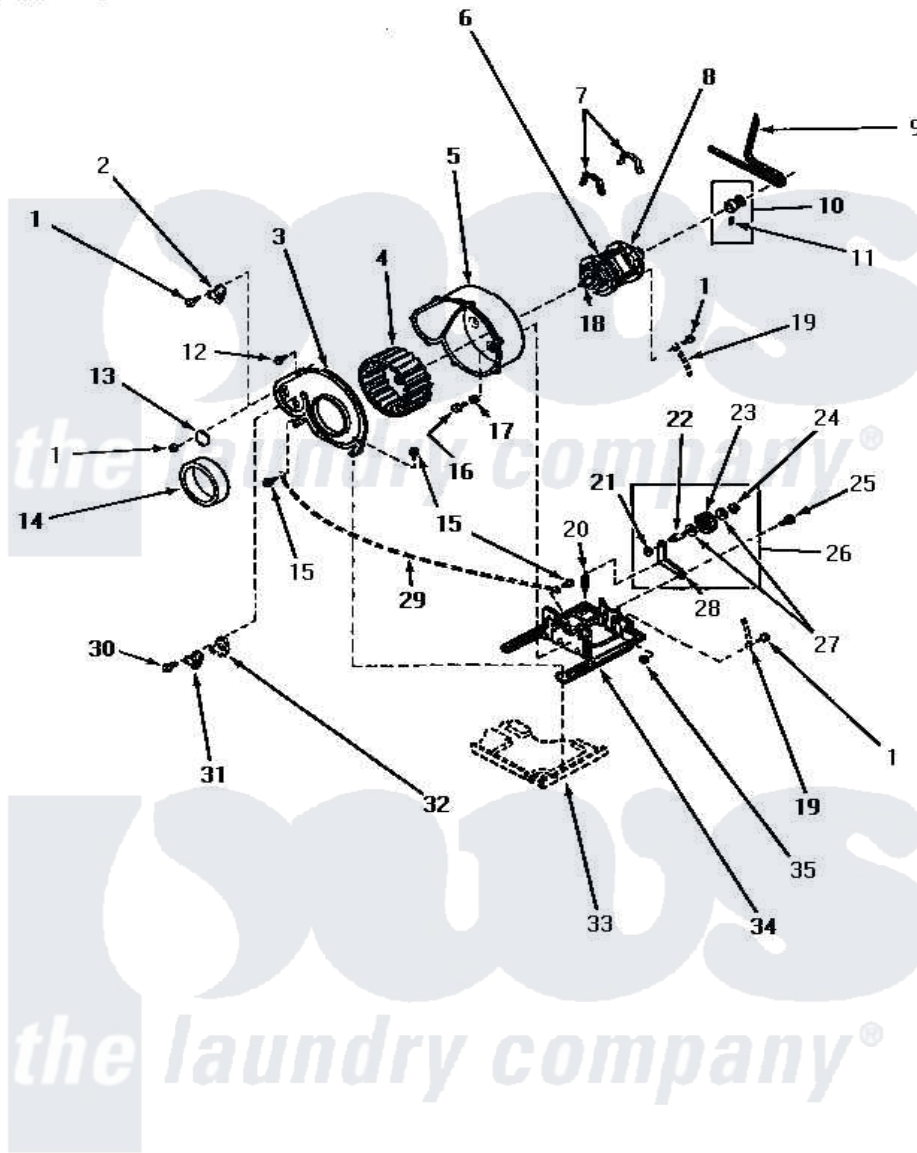

Amana NG4319 09 - MOTOR, EXHAUST FAN & BELT

MOTOR, EXHAUST FAN AND BELT

Amana [Residential Amana NG4319 Washer Parts](#) Parts Diagram 09 - MOTOR, EXHAUST FAN & BELT

[Click on the part number to view part](#)

Item	Original Part Number	Replaced By	Status	Part Description
1	23222	3177991		Screw
2	56410			Thermostat
3	60938P		Not Available	COVER,BLOWER HOUSING
4	56000	510139P		Assembly Blower Fan Package
5	56020			Housing, Blower
6	Y58044	915P3		Motor-Drve
7	Y58047	660658		Clamp, Motor Mounting 343481 685441
8	59895		Not Available	MOTOR SWITCH, INTERNAL MOUNTED
"	53226		Not Available	SWITCH,MOTOR
"	53249		Not Available	SWITCH
9	59174	40111201		Belt, Cylinder
10	59173		Not Available	MOTOR PULLEY ASSEMBLY
11	52906		Not Available	SETSCREW
12	23962	W10116760		Screw

14	56065		Not Available	SEAL
15	51780	3390631		Screw, 10-16 X 3/8
16	33562	27001200		Screw
17	20492	M0270504		Washer
18	27604P			Never-Seeze 1 Oz Tube
19	Y00000000		Not Available	SEE NOTE GROUND WIRE, GREEN
20	56076			Spring, Idler
21	56156	358160		Nut
22	56461			Shaft
23	Y54414			Assembly, Wheel And Bearing
24	23748			Ring, Retaining
25	56587		Not Available	SCREW, 1/4-20 HEX HD SH
26	Y56170	56170P		Assembly- Idle
27	52549			Washer, 501 ID X3/4 Odx
28	56057		Not Available	LEVER, IDLER
29	Y00000000		Not Available	SEE NOTE GROUND WIRE, GREEN -- (THROUGH SERIAL NO. S6181365XA)
30	23222	3177991		Screw
"	52150	489464		Screw
31	Y61372			Thermostat
"	56471		Not Available	THERMOSTAT
32	61401	61623		Thermostat, Heater-BR
33	Y00000000		Not Available	SEE NOTE BASE
34	Y60816	503613		Mount, Motor
35	52566	27001225		Nut, Jam Mid Lock 1/4-20