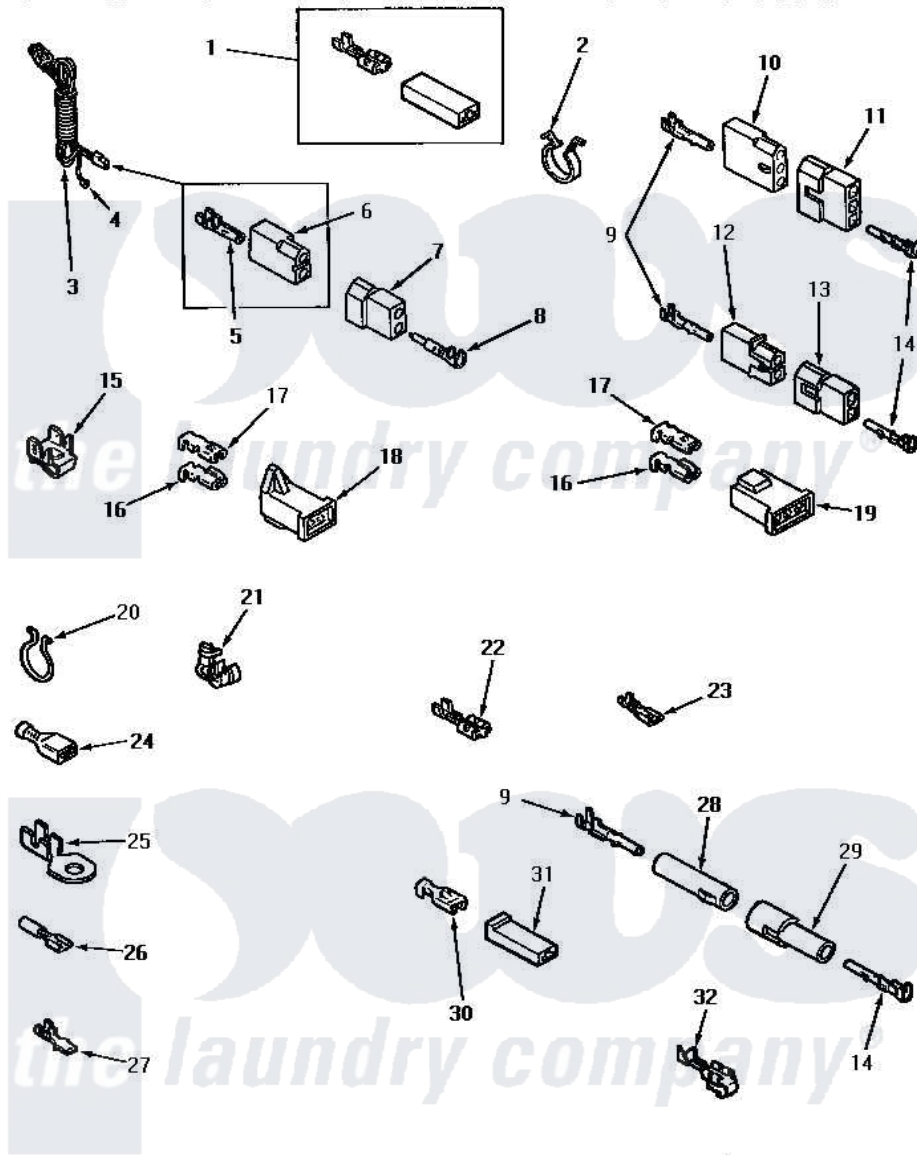

# Amana NG4319 10 - POWER CORD & TERMINALS

## POWER CORD AND TERMINALS

Amana [Residential Amana NG4319 Washer Parts](#) Parts Diagram 10 - POWER CORD & TERMINALS  
 Click on the part number to view part

Item	Original Part Number	Replaced By	Status	Part Description
1	<a href="#">Y00237</a>			Terminal-Female 1/4 ((1) 12 GAUGE Wire Or(2) 18 GA
2	61510	<a href="#">504034</a>		Clip, Wire
3	Y56222	<a href="#">27001142</a>		Cord, Power
4	Y00000000		Not Available	SEE NOTE GROUND WIRE, GREEN
5	<a href="#">00130</a>			Terminal, Pin-1/8 Femal
6	<a href="#">56265</a>			Receptacle, 2 Circuit
7	<a href="#">56266</a>			Plug
8	<a href="#">Y00127</a>			Terminal, Pin-1/8 Male
9	Y00117	<a href="#">5011-XX</a>		093 Female Socket
10	23039	<a href="#">697780</a>		Receptacle,
11	<a href="#">23040</a>			Plug-3 Circuit
12	<a href="#">56451</a>			Receptacle, 2 Circuit
13	<a href="#">56448</a>			Terminal Block Plug
14	<a href="#">Y00116</a>			Terminal, Pin-Male
15	Y00161	<a href="#">B5733302</a>		Clip, Ground