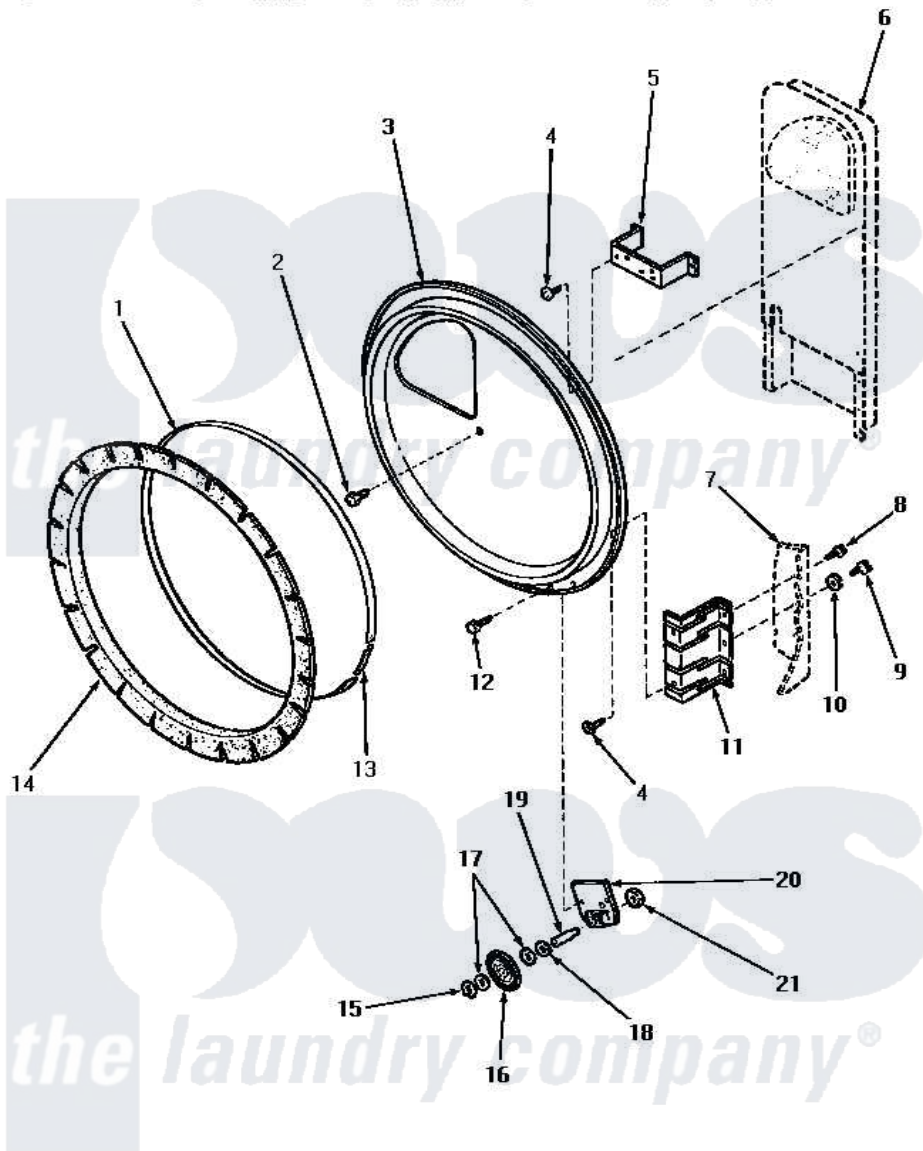

Amana NG4319 11 - REAR BLKHD, FELT SEAL & CYLINDER ROLLER

REAR BULKHEAD, FELT SEAL AND CYLINDER ROLLER

Amana [Residential Amana NG4319 Washer Parts](#) Parts Diagram 11 - REAR BLKHD, FELT SEAL & CYLINDER ROLLER

[Click on the part number to view part](#)

Item	Original Part Number	Replaced By	Status	Part Description
1	Y56090		Not Available	SEAL STRAP
2	Y33561	489464		Screw
3	61135P		Not Available	ASSY,REAR BULKHEAD
4	56078	M400664		SCrew Tap Trs Cr Rec 1016AB
5	60823P			Bracket, Terminal Block
6	Y00000000		Not Available	SEE NOTE HEAT DUCT
7	Y00000000		Not Available	SEE NOTE CABINET
8	33562	27001200		Screw
9	52909			Screw, 10B-16 X 1/2 HeX
10	51474		Not Available	WASHER, 13/64IDX1/2ODX.
11	56055		Not Available	BRACKET,BULKHEAD-REAR
12	51780	3390631		Screw, 10-16 X 3/8
13	52310			Spring
14	56088			Assembly, Seal
15	23748			Ring, Retaining

16	56457	62649P	Roller- CY
17	52549		Washer, 501 ID X3/4 Odx
18	23886		Not Available WASHER,.578IDX1.25ODX1
19	56461		Shaft
20	56042		Not Available BRACKET,CYLINDER ROLLER
21	56156	358160	Nut