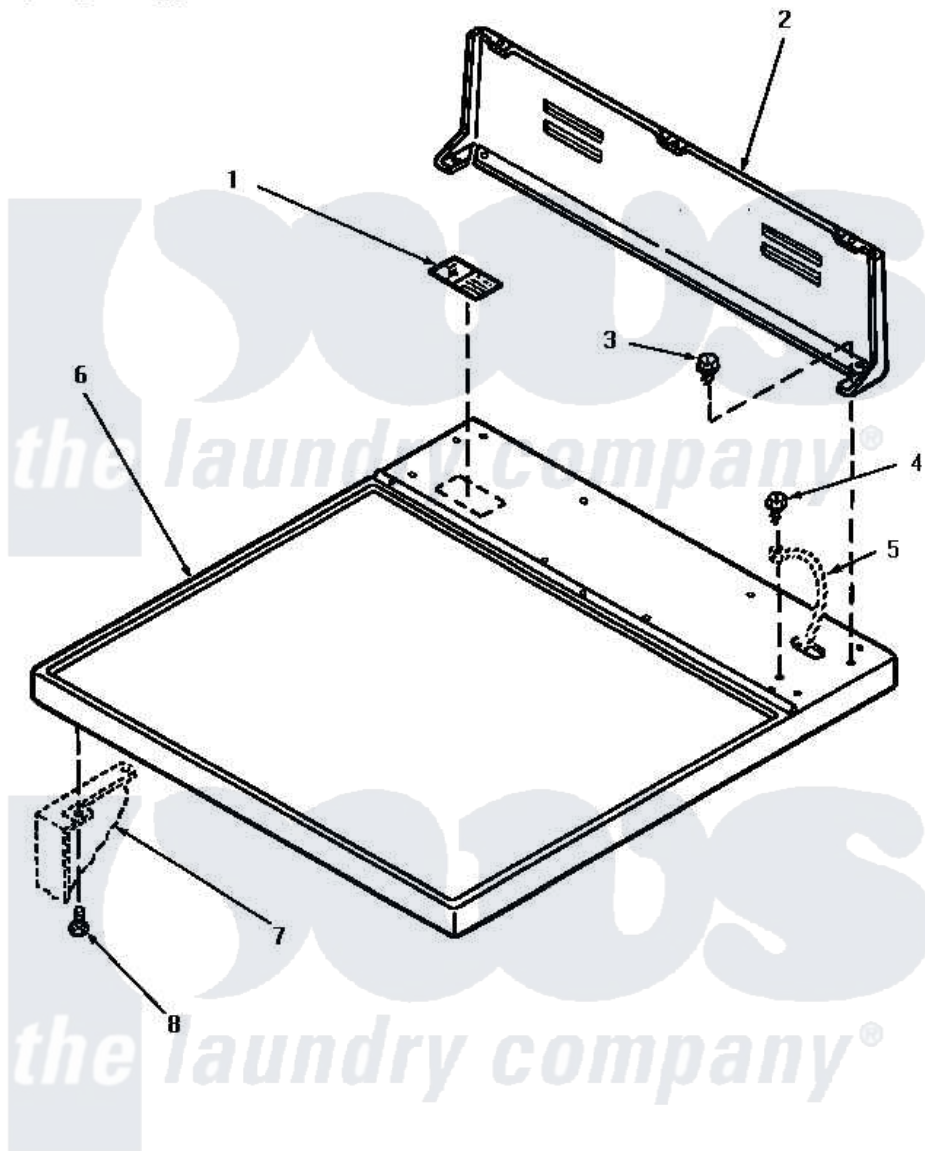

Amana NG4519 01 - CABINET TOP & CONTROL HOOD REAR PANEL

CABINET TOP AND CONTROL HOOD REAR PANEL

Amana [Residential Amana NG4519 Washer Parts](#) Parts Diagram 01 - CABINET TOP & CONTROL HOOD REAR PANEL

[Click on the part number to view part](#)

Item	Original Part Number	Replaced By	Status	Part Description
1	24903		Not Available	STICKER,DISCONNECT POW
2	59970		Not Available	CONTROL HOOD, REAR PANEL
3	23962	W10116760		Screw
4	20530			Screw, 10-24 x 3/8 Hex
5	Y00000000		Not Available	SEE NOTE GROUND WIRE, GREEN
6	60815H		Not Available	ASSY, TOP PANEL-DOMESTI
"	60815L		Not Available	CABINET TOP, ALMOND
"	60815W		Not Available	ASSY, TOP & CARTON
7	Y00000000		Not Available	SEE NOTE CABINET
8	33562	27001200		Screw