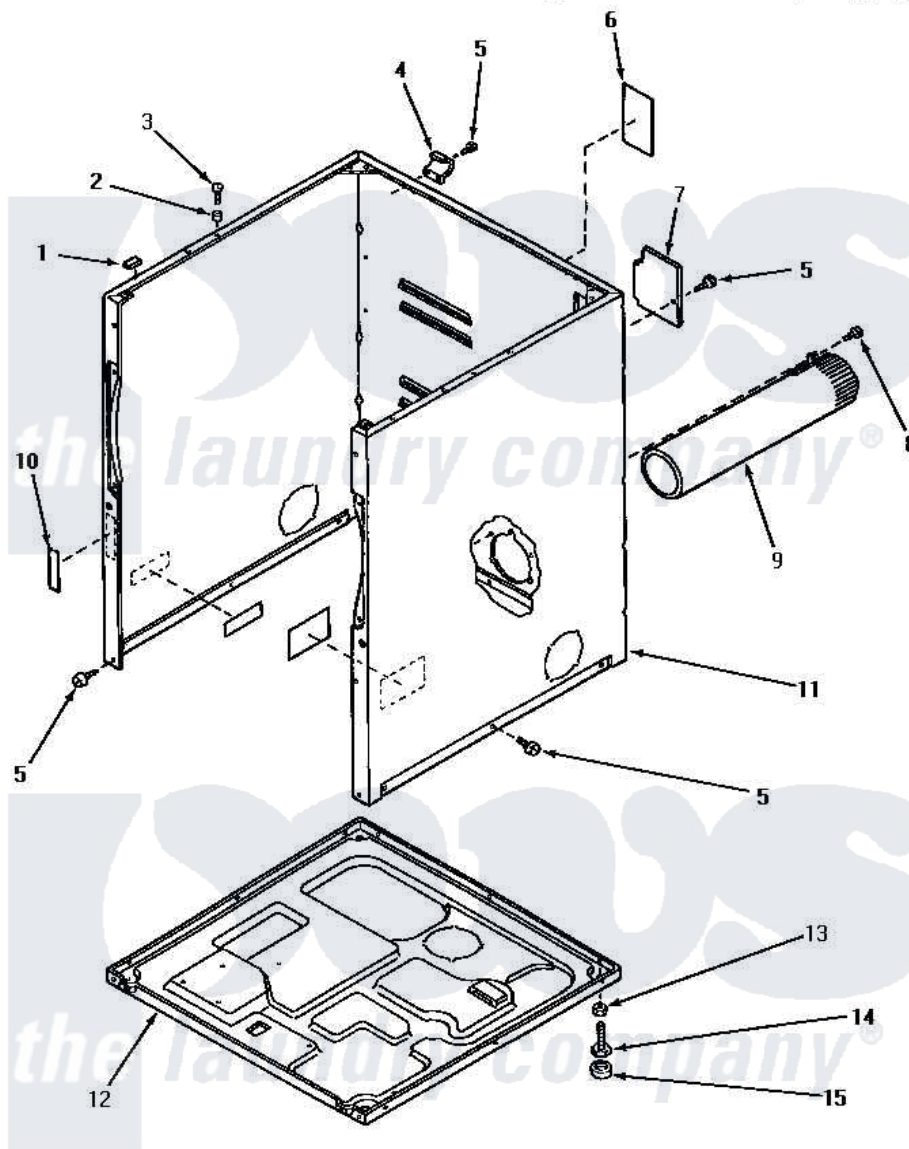

# Amana NG4519 02 - CABINET, EXHAUST DUCT & BASE

## CABINET, EXHAUST DUCT AND BASE

Amana [Residential Amana NG4519 Washer Parts](#) Parts Diagram 02 - CABINET, EXHAUST DUCT & BASE  
 Click on the part number to view part

Item	Original Part Number	Replaced By	Status	Part Description
1	<a href="#">Y56128</a>			Pad, Bumper
2	56079	<a href="#">505187</a>		Locator, Panel
3	32671	<a href="#">Y014874</a>		Screw, Idler Arm And Sleeve
4	60826		Not Available	HINGE, TOP
5	33562	<a href="#">27001200</a>		Screw
6	56427		Not Available	STICKER
7	<a href="#">60821</a>			Access Cover
8	Y33561	<a href="#">489464</a>		Screw
9	56118		Not Available	ASSY, EXHAUST DUCT
10	24903		Not Available	STICKER,DISCONNECT POW
11	60813PW		Not Available	CABINET, WHITE
"	60813PH		Not Available	CABINET, HARVEST GOLD
"	60813PL		Not Available	CABINET, ALMOND
12	<a href="#">60811</a>			Assembly, Base-Complete
13	20274	<a href="#">62739</a>		Nut, Lock
14	Y52696	<a href="#">Y305086</a>		Adjustable Leg And Nut