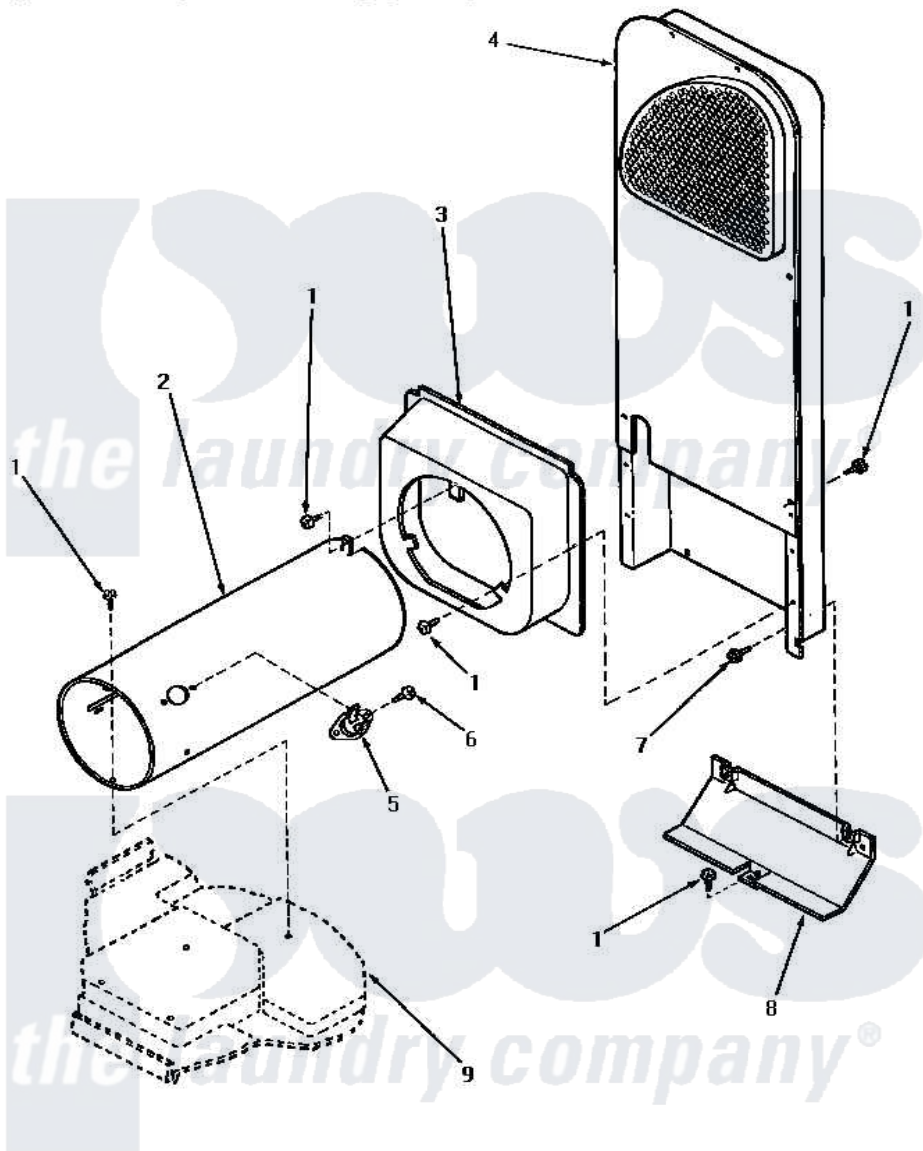

Amana NG4519 06 - HEATER BOX (STARTING SN S6333960XM)

HEATER BOX (Gas Models starting Serial No.S6333960XM)

Amana [Residential Amana NG4519 Washer Parts](#) Parts Diagram 06 - HEATER BOX (STARTING SN S6333960XM)

[Click on the part number to view part](#)

Item	Original Part Number	Replaced By	Status	Part Description
1	33562	27001200		Screw
2	61974		Not Available	BURNER HOUSING
3	Y60948	510101		Shroud Heat Duct
4	61161P	503605		Assembly, Heater Duct
5	489P3			Limit Thermostat
6	51782		Not Available	SCREW, 6B-20X5/16
7	51780	3390631		Screw, 10-16 X 3/8
8	60952		Not Available	SHIELD,HEAT DUCT
9	Y00000000		Not Available	SEE NOTE BASE