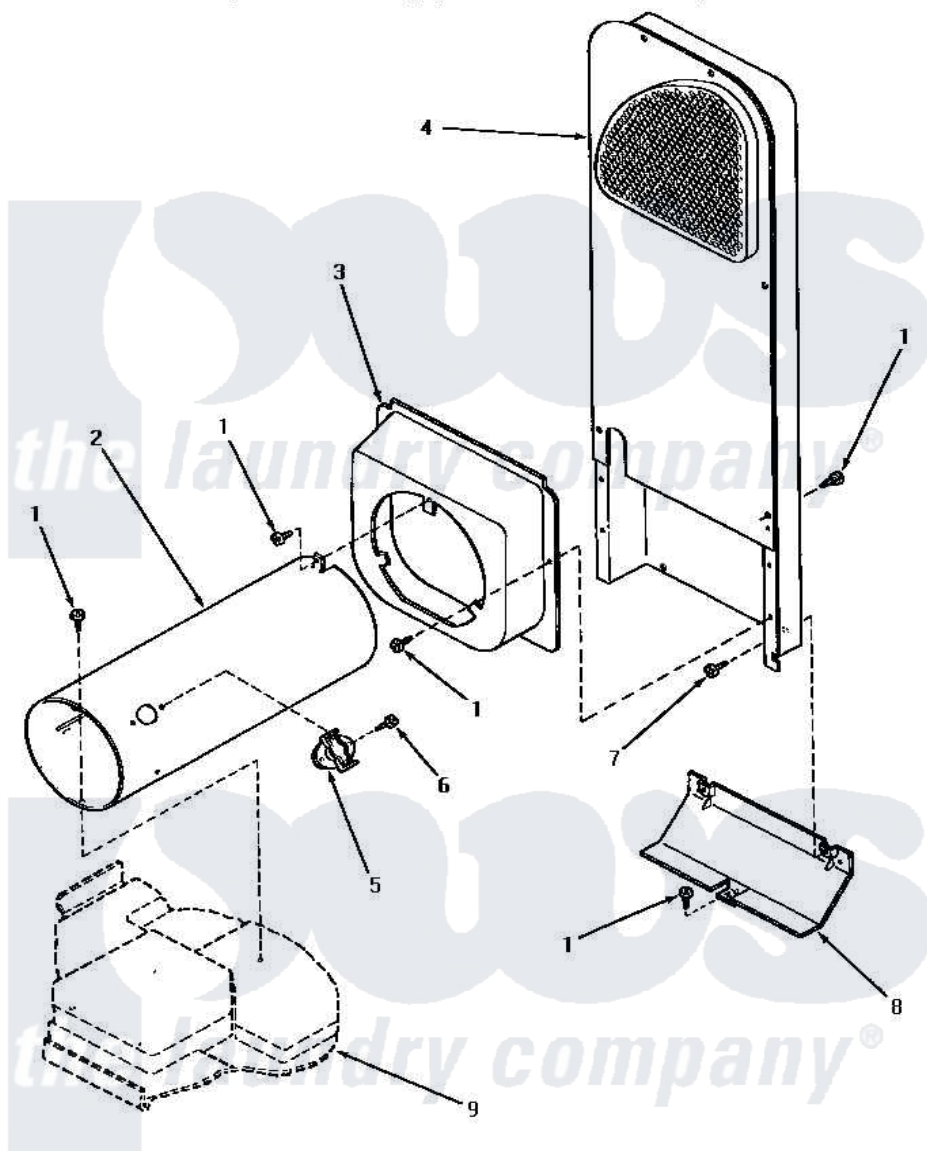

Amana NG4519 07 - HEATER BOX (THRU SN S6333959XM)

HEATER BOX (Gas Models through Serial No.S6333959XM)

Amana [Residential Amana NG4519 Washer Parts](#) Parts Diagram 07 - HEATER BOX (THRU SN S6333959XM)

[Click on the part number to view part](#)

Item	Original Part Number	Replaced By	Status	Part Description
1	33562	27001200		Screw
2	56240	08013801		Bracket
3	56237	510101		Shroud Heat Duct
4	61161P	503605		Assembly, Heater Duct
5	58366	489P3		Limit Thermostat
6	23222	3177991		Screw
7	51780	3390631		Screw, 10-16 X 3/8
8	60952		Not Available	SHIELD,HEAT DUCT
9	Y00000000		Not Available	SEE NOTE BASE