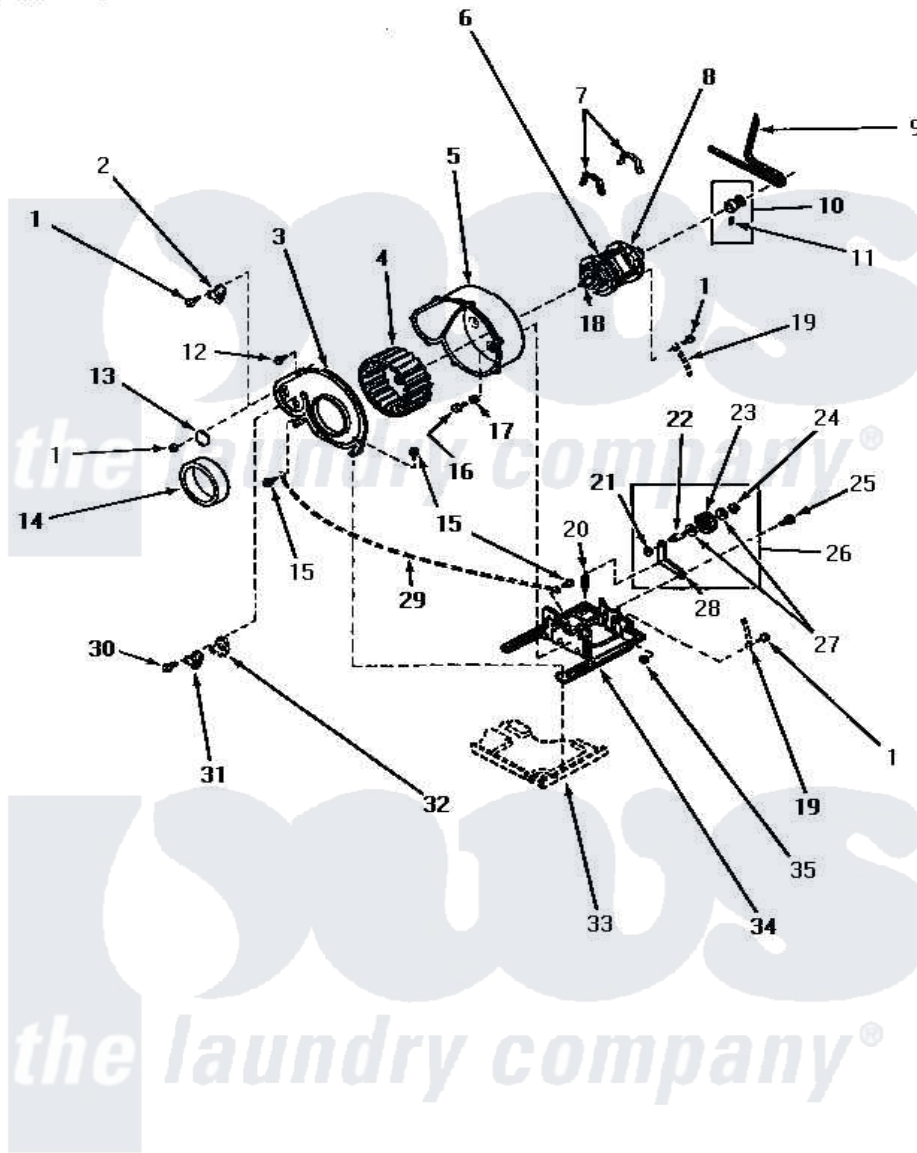

Amana NG4519 09 - MOTOR, EXHAUST FAN & BELT

MOTOR, EXHAUST FAN AND BELT

Amana [Residential Amana NG4519 Washer Parts](#) Parts Diagram 09 - MOTOR, EXHAUST FAN & BELT

[Click on the part number to view part](#)

Item	Original Part Number	Replaced By	Status	Part Description
1	23222	3177991		Screw
2	56410			Thermostat
3	60938P		Not Available	COVER,BLOWER HOUSING
4	56000	510139P		Assembly Blower Fan Package
5	56020			Housing, Blower
6	Y58044	915P3		Motor-Drve
7	Y58047	660658		Clamp, Motor Mounting 343481 685441
8	59895		Not Available	MOTOR SWITCH, INTERNAL MOUNTED
"	53226		Not Available	SWITCH,MOTOR
"	53249		Not Available	SWITCH
9	59174	40111201		Belt, Cylinder
10	59173		Not Available	MOTOR PULLEY ASSEMBLY
11	52906		Not Available	SETSCREW
12	23962	W10116760		Screw

14	56065		Not Available	SEAL
15	51780	3390631		Screw, 10-16 X 3/8
16	33562	27001200		Screw
17	20492	M0270504		Washer
18	27604P			Never-Seeze 1 Oz Tube
19	Y00000000		Not Available	SEE NOTE GROUND WIRE, GREEN
20	56076			Spring, Idler
21	56156	358160		Nut
22	56461			Shaft
23	Y54414			Assembly, Wheel And Bearing
24	23748			Ring, Retaining
25	56587		Not Available	SCREW, 1/4-20 HEX HD SH
26	Y56170	56170P		Assembly- Idle
27	52549			Washer, 501 ID X3/4 Odx
28	56057		Not Available	LEVER, IDLER
29	Y00000000		Not Available	SEE NOTE GROUND WIRE, GREEN -- (THROUGH SERIAL NO. S6181365XA)
30	23222	3177991		Screw
"	52150	489464		Screw
31	Y61372			Thermostat
"	56471		Not Available	THERMOSTAT
32	61401	61623		Thermostat, Heater-BR
33	Y00000000		Not Available	SEE NOTE BASE
34	Y60816	503613		Mount, Motor
35	52566	27001225		Nut, Jam Mid Lock 1/4-20