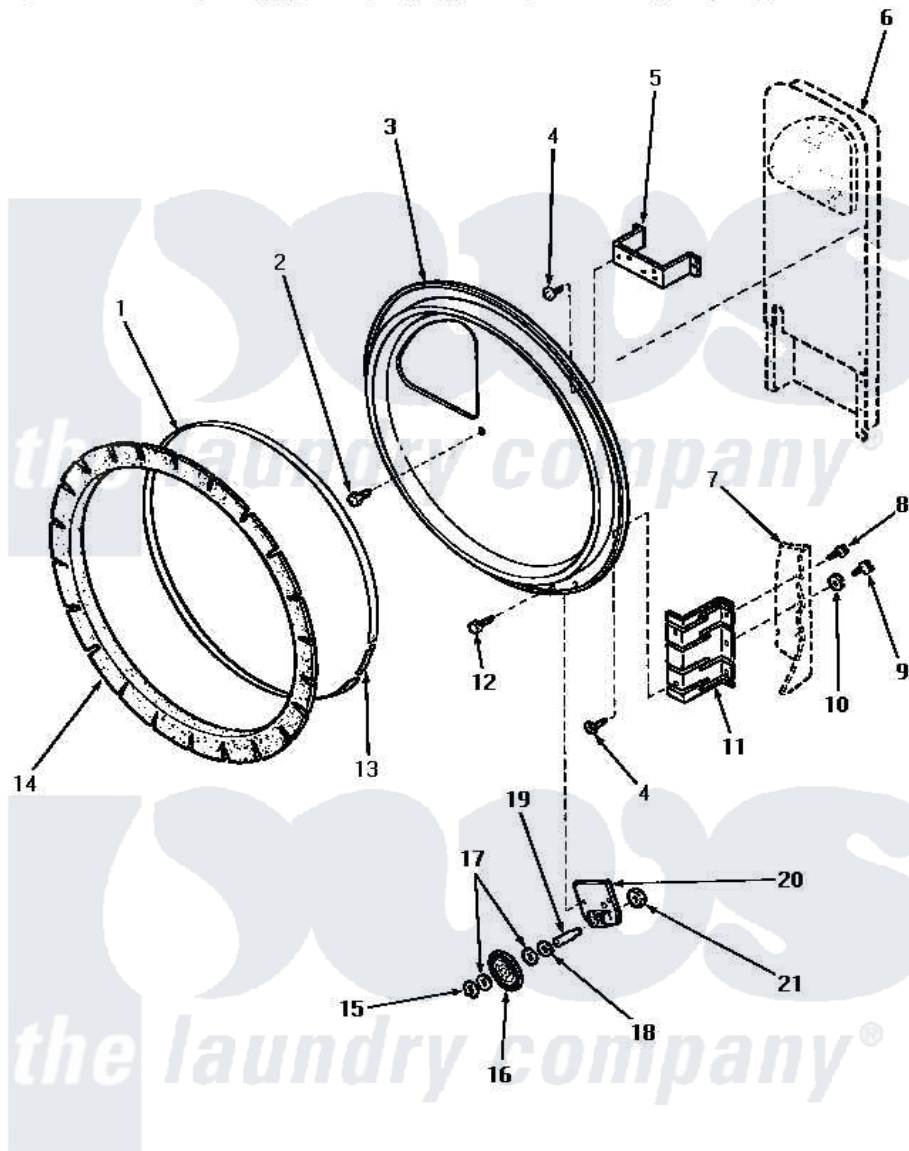

Amana NG4519 11 - REAR BLKHD, FELT SEAL & CYLINDER ROLLER

REAR BULKHEAD, FELT SEAL AND CYLINDER ROLLER

Amana [Residential Amana NG4519 Washer Parts](#) Parts Diagram 11 - REAR BLKHD, FELT SEAL & CYLINDER ROLLER

[Click on the part number to view part](#)

Item	Original Part Number	Replaced By	Status	Part Description
1	Y56090		Not Available	SEAL STRAP
2	Y33561	489464		Screw
3	61135P		Not Available	ASSY,REAR BULKHEAD
4	56078	M400664		SCrew Tap Trs Cr Rec 1016AB
5	60823P			Bracket, Terminal Block
6	Y00000000		Not Available	SEE NOTE HEAT DUCT
7	Y00000000		Not Available	SEE NOTE CABINET
8	33562	27001200		Screw
9	52909			Screw, 10B-16 X 1/2 HeX
10	51474		Not Available	WASHER, 13/64IDX1/2ODX.
11	56055		Not Available	BRACKET,BULKHEAD-REAR
12	51780	3390631		Screw, 10-16 X 3/8
13	52310			Spring
14	56088			Assembly, Seal
15	23748			Ring, Retaining

16	56457	62649P	Roller- CY
17	52549		Washer, 501 ID X3/4 Odx
18	23886		Not Available
19	56461		WASHER,.578IDX1.25ODX1
20	56042		Not Available
21	56156	358160	Shaft
			BRACKET,CYLINDER ROLLER
			Nut