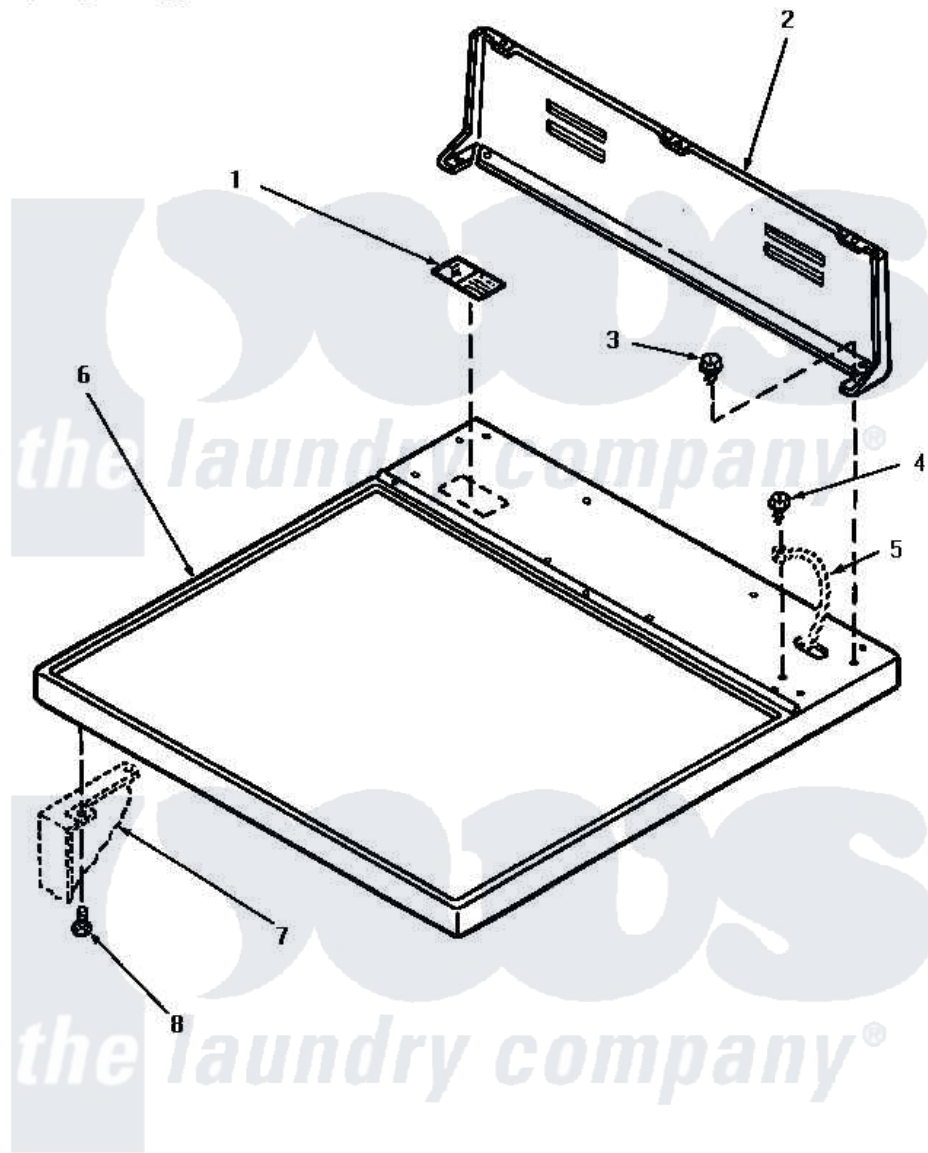

Amana NG4619 01 - CABINET TOP & CONTROL HOOD REAR PANEL

CABINET TOP AND CONTROL HOOD REAR PANEL

Amana [Residential Amana NG4619 Washer Parts](#) Parts Diagram 01 - CABINET TOP & CONTROL HOOD REAR PANEL

[Click on the part number to view part](#)

Item	Original Part Number	Replaced By	Status	Part Description
1	24903		Not Available	STICKER,DISCONNECT POW
2	59970		Not Available	CONTROL HOOD, REAR PANEL
3	23962	W10116760		Screw
4	20530			Screw, 10-24 x 3/8 Hex
5	Y00000000		Not Available	SEE NOTE GROUND WIRE, GREEN
6	60815H		Not Available	ASSY, TOP PANEL-DOMESTI
"	60815L		Not Available	CABINET TOP, ALMOND
"	60815W		Not Available	ASSY, TOP & CARTON
7	Y00000000		Not Available	SEE NOTE CABINET
8	33562	27001200		Screw