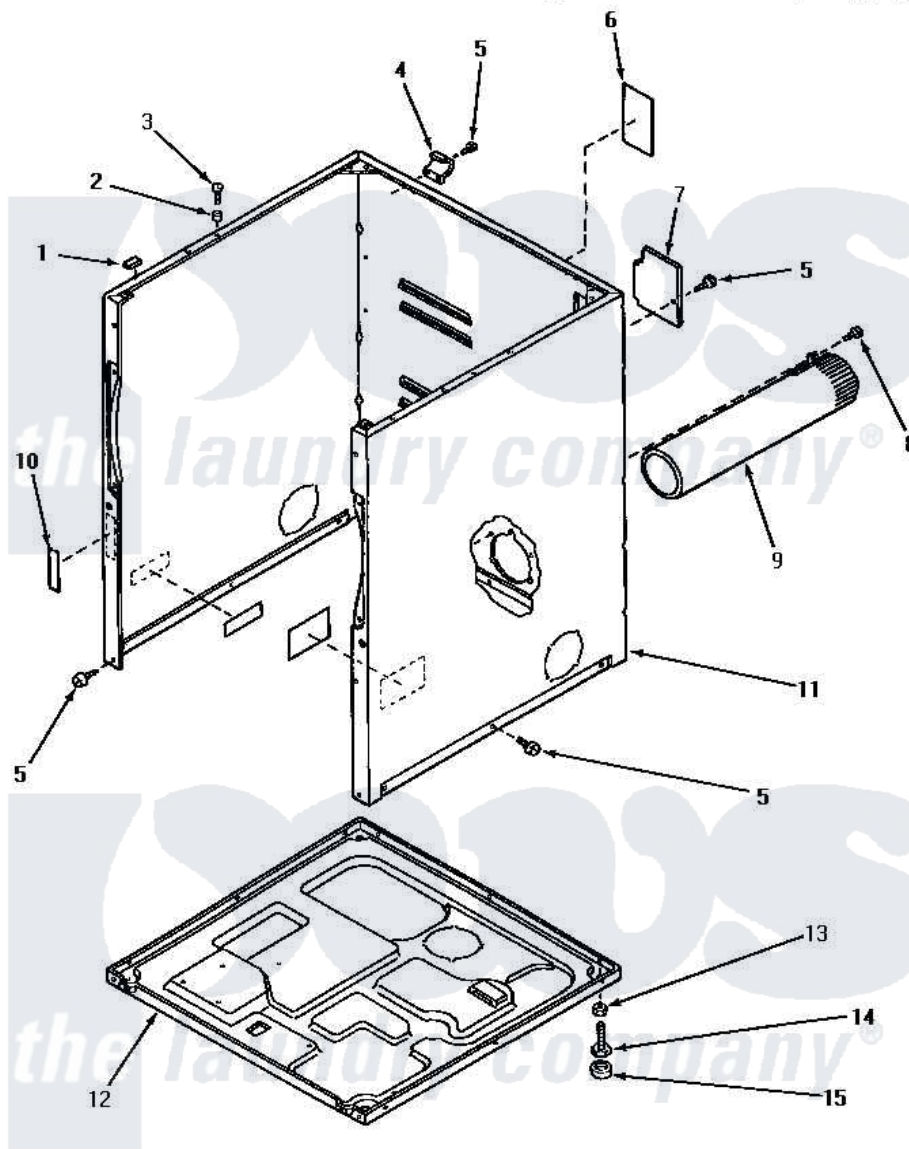

# Amana NG4619 02 - CABINET, EXHAUST DUCT & BASE

## CABINET, EXHAUST DUCT AND BASE

Amana [Residential Amana NG4619 Washer Parts](#) Parts Diagram 02 - CABINET, EXHAUST DUCT & BASE  
 Click on the part number to view part

Item	Original Part Number	Replaced By	Status	Part Description
1	<a href="#">Y56128</a>			Pad, Bumper
2	56079	<a href="#">505187</a>		Locator, Panel
3	32671	<a href="#">Y014874</a>		Screw, Idler Arm And Sleeve
4	60826		Not Available	HINGE, TOP
5	33562	<a href="#">27001200</a>		Screw
6	56427		Not Available	STICKER
7	<a href="#">60821</a>			Access Cover
8	Y33561	<a href="#">489464</a>		Screw
9	56118		Not Available	ASSY, EXHAUST DUCT
10	24903		Not Available	STICKER,DISCONNECT POW
11	60813PW		Not Available	CABINET, WHITE
"	60813PH		Not Available	CABINET, HARVEST GOLD
"	60813PL		Not Available	CABINET, ALMOND
12	<a href="#">60811</a>			Assembly, Base-Complete
13	20274	<a href="#">62739</a>		Nut, Lock
14	Y52696	<a href="#">Y305086</a>		Adjustable Leg And Nut