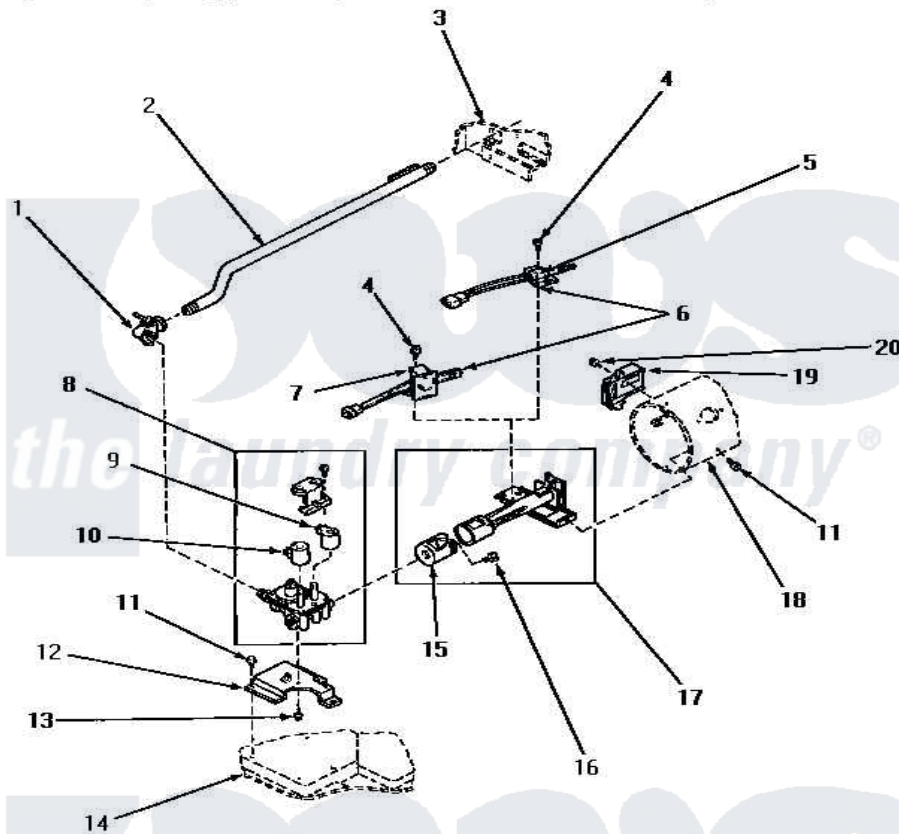

Amana NG4619 04 - GAS VALVE, IGNITER & GAS CONVERSION KITS

GAS BURNER CONVERSION KITS	
TO CONVERT DRYERS FROM NATURAL/MIXED TO LP GAS 401P3 Conversion Kit Kit consists of: 1 - 58754 Block - Open Plug 1 - 58765 Burner Orifice Spud (#85) 1 - 60515 Conversion Plate 1 - 60517 Valve Converted to LP Gas Sticker 2 - 60520 LP Gas Stickers	TO CONVERT DRYERS FROM LP TO NATURAL/MIXED GAS 402P3 Conversion Kit Kit consists of: 1 - 58719 Burner Orifice Spud (#44) 1 - 68768 Vent Screw 1 - 60514 Conversion Plate 1 - 60515 Valve Converted to Natural Gas Sticker 2 - 60521 Natural Gas Stickers

GAS VALVE, IGNITER AND GAS CONVERSION KITS (Gas Models)

Amana [Residential Amana NG4619 Washer Parts](#) Parts Diagram 04 - GAS VALVE, IGNITER & GAS CONVERSION KITS

[Click on the part number to view part](#)

Item	Original Part Number	Replaced By	Status	Part Description
1	Y56229	510205		Valve-Elbo
2	58911			Assembly, Lead-In Pipe
3	Y00000000		Not Available	SEE NOTE CABINET
4	56693			Screw, No.6-20 x. 44/.41 In
5	Y00000000		Not Available	SEE NOTE CARBORUNDUM IGNITER AND BRACKET
6	60868	37001308		Ignitor
7	Y00000000		Not Available	SEE NOTE NORTON IGNITER AND BRACKET
8	58804			Assembly, Valve-Gas-Single-
9	58804B	694540		Coil, 60 Hz
10	58804A	306106		Coil, Holding And Booster-W
11	33562	27001200		Screw
12	58912	500821		Bracket, Mounting-Gas
13	56124	3370225		Screw
14	Y00000000		Not Available	SEE NOTE BASE