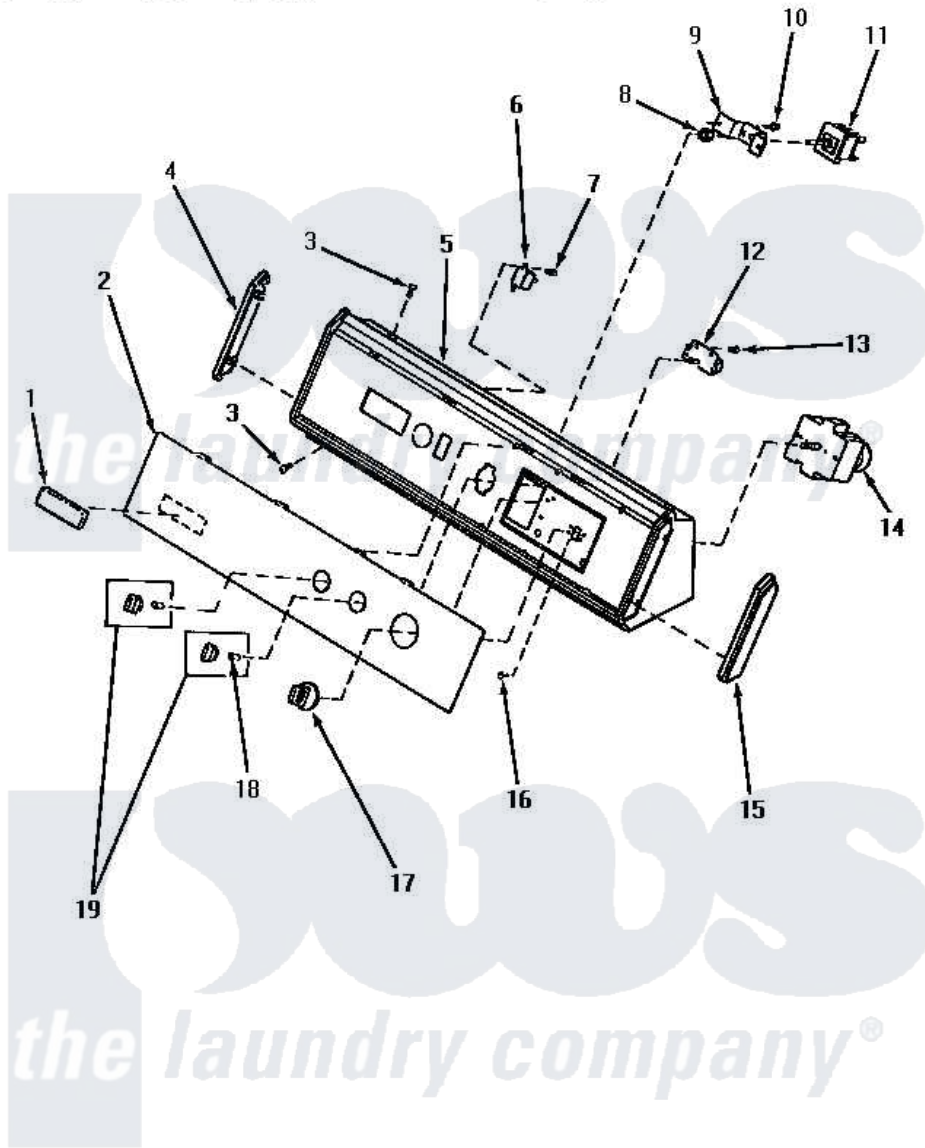

Amana NG4619 05 - GRAPHIC PANEL, CONTROL HOOD & CONTROLS

GRAPHIC PANEL, CONTROL HOOD AND CONTROLS

Amana [Residential Amana NG4619 Washer Parts](#) Parts Diagram 05 - GRAPHIC PANEL, CONTROL HOOD & CONTROLS

[Click on the part number to view part](#)

Item	Original Part Number	Replaced By	Status	Part Description
"	NOTE:		Not Available	WE USE DIFFERENT TIMER VENDORS. ALTHOUGH THE TIMERS DIFFER IN APPEARANCE, THEY ARE COMPLETELY INTERCHANGEABLE WHEN IDENTIFIED BY THE SAME PART NUMBER.
2	60657		Not Available	PANEL, GRAPHIC
3	31752		Not Available	SCREW, No. 8ABX3/4 POZIDRI
4	32343		Not Available	INSERT, CONTROL HOOD-L.
5	59955		Not Available	ASSY, HOOD & MOUNTING P
7	23962	W10116760		Screw
8	57584		Not Available	NUT
9	59704			Bracket, Switch Mount
10	31260			Screw, No. 8 X 3/8 Ind H
11	58813	58813P		Switch W/Instructions
"	Y61511		Not Available	SWITCH, FABRIC SELECTOR

12	59450		Not Available	SWITCH,ROTATE-TO-START
13	23962	W10116760		Screw
14	59497			Timer, 4 Cycle
15	32342			Insert, Control Hood-R.
16	Y59616	90767		Screw, 8A X 3/8 HeX Washer Head Tapping
17	59791			Assembly, Timer Knob And Skir
18	10519		Not Available	RETAINER
19	31286		Not Available	ASSY,KNOB-ROTARY-BLK/O