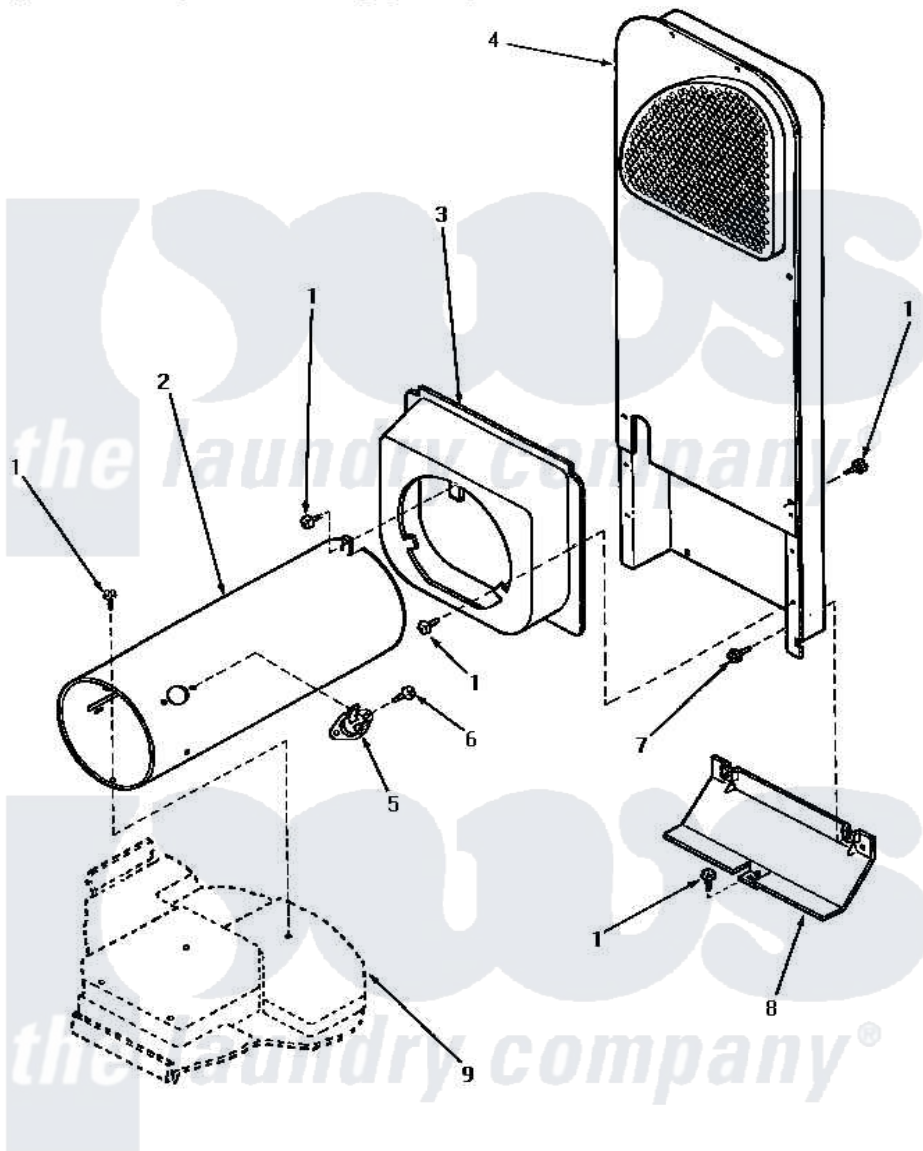

Amana NG4619 06 - HEATER BOX (STARTING SN S6333960XM)

HEATER BOX (Gas Models starting Serial No.S6333960XM)

Amana [Residential Amana NG4619 Washer Parts](#) Parts Diagram 06 - HEATER BOX (STARTING SN S6333960XM)

[Click on the part number to view part](#)

Item	Original Part Number	Replaced By	Status	Part Description
1	33562	27001200		Screw
2	61974		Not Available	BURNER HOUSING
3	Y60948	510101		Shroud Heat Duct
4	61161P	503605		Assembly, Heater Duct
5	489P3			Limit Thermostat
6	51782		Not Available	SCREW, 6B-20X5/16
7	51780	3390631		Screw, 10-16 X 3/8
8	60952		Not Available	SHIELD,HEAT DUCT
9	Y00000000		Not Available	SEE NOTE BASE