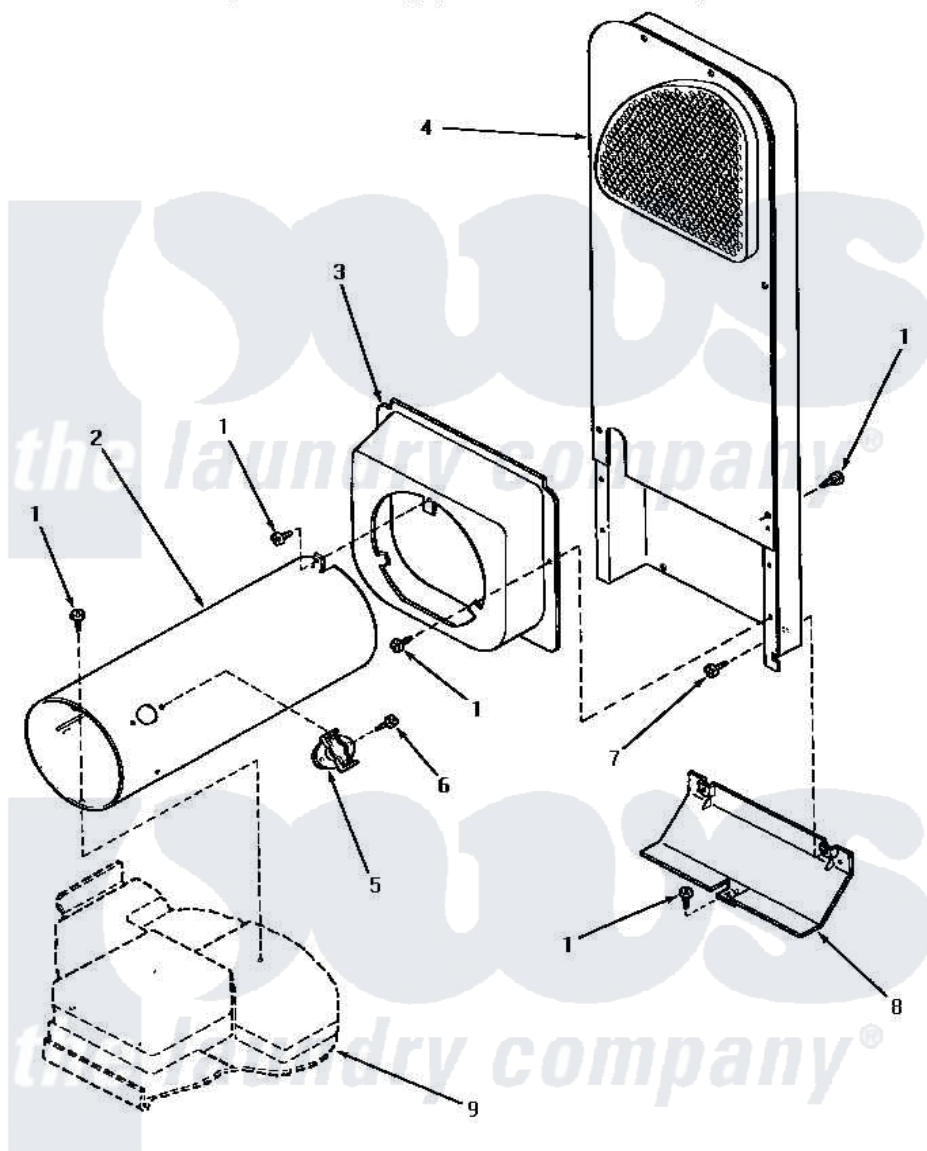

# Amana NG4619 07 - HEATER BOX (THRU SN S6333959XM)

## HEATER BOX (Gas Models through Serial No.S6333959XM)

Amana [Residential Amana NG4619 Washer Parts](#) Parts Diagram 07 - HEATER BOX (THRU SN S6333959XM)

[Click on the part number to view part](#)

Item	Original Part Number	Replaced By	Status	Part Description
1	33562	<a href="#">27001200</a>		Screw
2	56240	<a href="#">08013801</a>		Bracket
3	56237	<a href="#">510101</a>		Shroud Heat Duct
4	61161P	<a href="#">503605</a>		Assembly, Heater Duct
5	58366	<a href="#">489P3</a>		Limit Thermostat
6	23222	<a href="#">3177991</a>		Screw
7	51780	<a href="#">3390631</a>		Screw, 10-16 X 3/8
8	60952		Not Available	SHIELD,HEAT DUCT
9	Y00000000		Not Available	SEE NOTE BASE