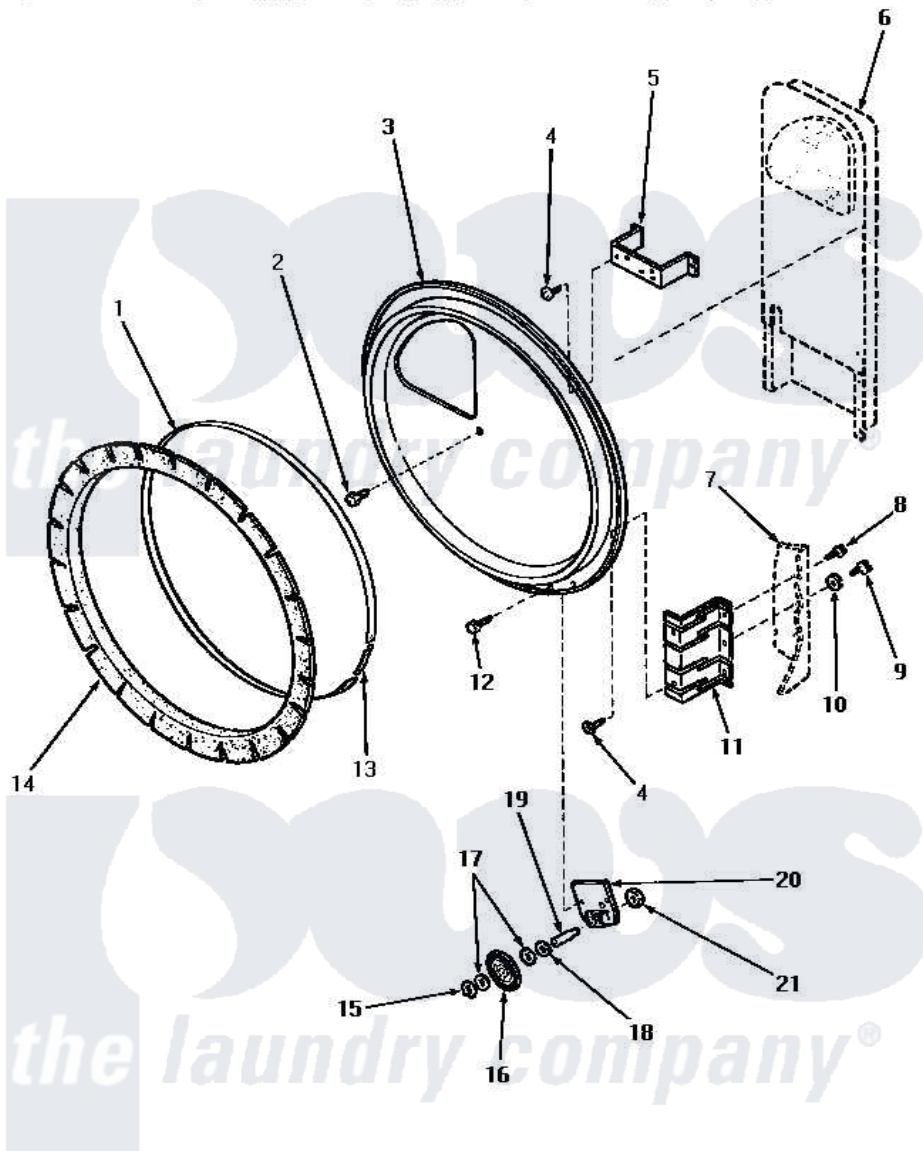

# Amana NG4619 11 - REAR BLKHD, FELT SEAL & CYLINDER ROLLER

## REAR BULKHEAD, FELT SEAL AND CYLINDER ROLLER

Amana [Residential Amana NG4619 Washer Parts](#) Parts Diagram 11 - REAR BLKHD, FELT SEAL & CYLINDER ROLLER

[Click on the part number to view part](#)

Item	Original Part Number	Replaced By	Status	Part Description
1	Y56090		Not Available	SEAL STRAP
2	Y33561	<a href="#">489464</a>		Screw
3	61135P		Not Available	ASSY,REAR BULKHEAD
4	56078	<a href="#">M400664</a>		SCrew Tap Trs Cr Rec 1016AB
5	<a href="#">60823P</a>			Bracket, Terminal Block
6	Y00000000		Not Available	SEE NOTE HEAT DUCT
7	Y00000000		Not Available	SEE NOTE CABINET
8	33562	<a href="#">27001200</a>		Screw
9	<a href="#">52909</a>			Screw, 10B-16 X 1/2 HeX
10	51474		Not Available	WASHER, 13/64IDX1/2ODX.
11	56055		Not Available	BRACKET,BULKHEAD-REAR
12	51780	<a href="#">3390631</a>		Screw, 10-16 X 3/8
13	<a href="#">52310</a>			Spring
14	<a href="#">56088</a>			Assembly, Seal
15	<a href="#">23748</a>			Ring, Retaining

16	56457	<a href="#">62649P</a>	Roller- CY
17	<a href="#">52549</a>		Washer, 501 ID X3/4 Odx
18	23886		Not Available
19	<a href="#">56461</a>		WASHER,.578IDX1.25ODX1
20	56042		Not Available
21	56156	<a href="#">358160</a>	Shaft
			BRACKET,CYLINDER ROLLER
			Nut