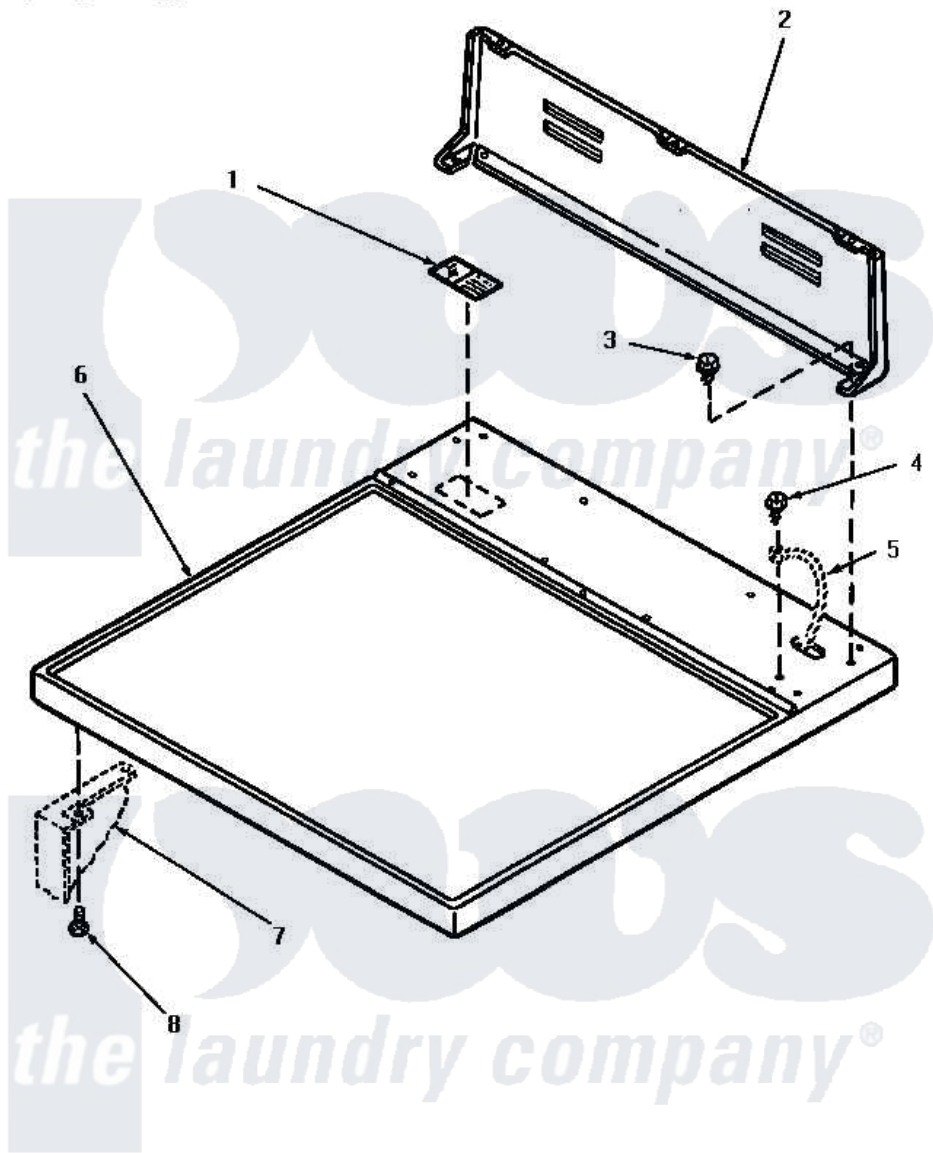

Amana NG4719 01 - CABINET TOP & CONTROL HOOD REAR PANEL

CABINET TOP AND CONTROL HOOD REAR PANEL

Amana [Residential Amana NG4719 Washer Parts](#) Parts Diagram 01 - CABINET TOP & CONTROL HOOD REAR PANEL

[Click on the part number to view part](#)

Item	Original Part Number	Replaced By	Status	Part Description
1	24903		Not Available	STICKER,DISCONNECT POW
2	59970		Not Available	CONTROL HOOD, REAR PANEL
3	23962	W10116760		Screw
4	20530			Screw, 10-24 x 3/8 Hex
5	Y00000000		Not Available	SEE NOTE GROUND WIRE, GREEN
6	60815H		Not Available	ASSY, TOP PANEL-DOMESTI
"	60815L		Not Available	CABINET TOP, ALMOND
"	60815W		Not Available	ASSY, TOP & CARTON
7	Y00000000		Not Available	SEE NOTE CABINET
8	33562	27001200		Screw