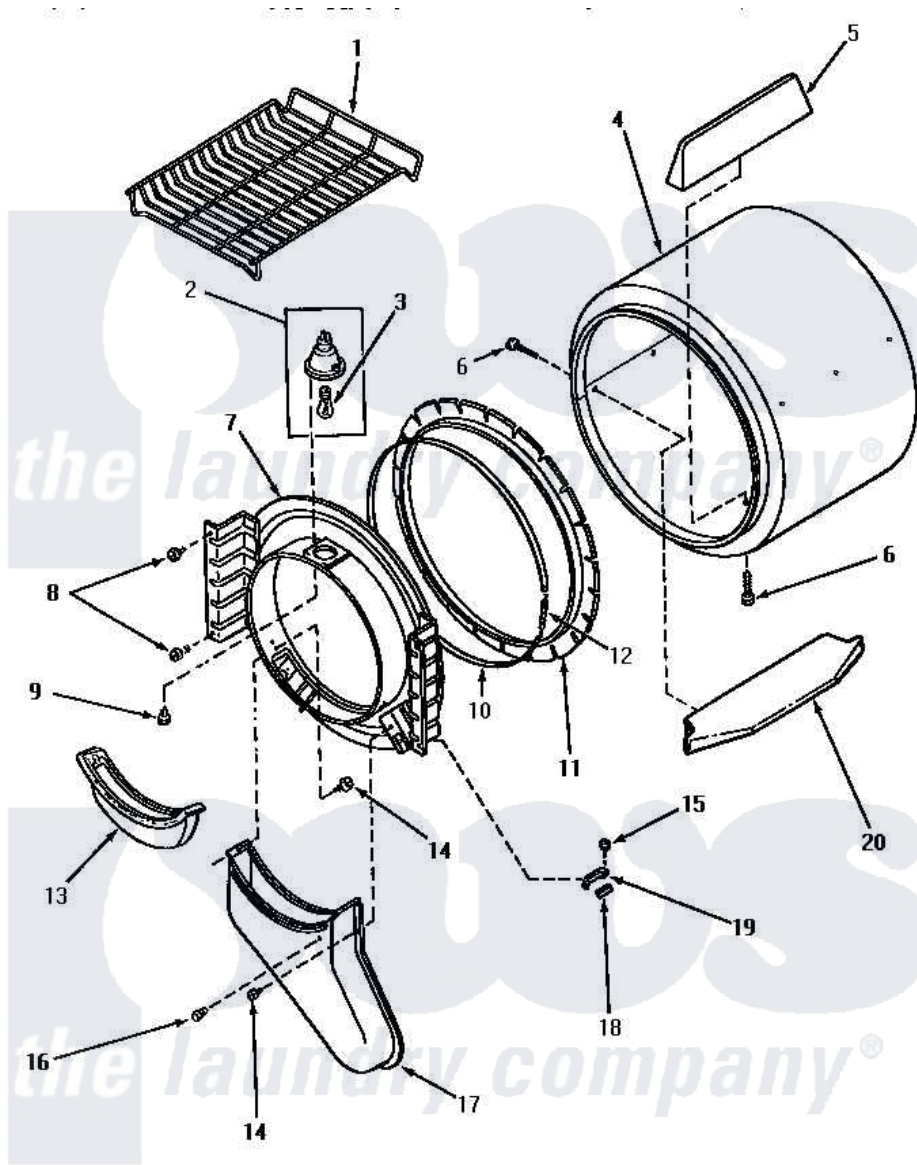

# Amana NG4719 03 - FR BLKHD, AIR DUCT, FELT SEAL & CYLINDER

## FRONT BULKHEAD, AIR DUCT, FELT SEAL AND CYLINDER

Amana [Residential Amana NG4719 Washer Parts](#) Parts Diagram 03 - FR BLKHD, AIR DUCT, FELT SEAL & CYLINDER

[Click on the part number to view part](#)

Item	Original Part Number	Replaced By	Status	Part Description
1	58846		Not Available	RACK, DRYING
4	60645P		Not Available	ASSY, CYLINDER PACK
"	61073P		Not Available	ASSY, CYLINDER-WHITE
5	Y61399		Not Available	BAFFLE, CYLINDER-SHORT-
6	56131		Not Available	SCREW, 10BT X 1 TAPPING
7	60774P		Not Available	ASSY BULK HEAD
8	33562	<a href="#">27001200</a>		Screw
9	<a href="#">31260</a>			Screw, No.8 X 3/8 Ind H
10	Y56090		Not Available	SEAL STRAP
11	<a href="#">56088</a>			Assembly, Seal
12	<a href="#">52310</a>			Spring
13	<a href="#">61376P</a>			Filter, Lint-White W/Inst.
14	Y33561	<a href="#">489464</a>		Screw
15	23962	<a href="#">W10116760</a>		Screw
16	56938		Not Available	BUMPER
17	<a href="#">60786</a>			Assembly, Air Duct-Front

18 [58049](#)

Pad, Thin

19 [61448](#)

Glide, Cylinder-Rulon F

20 Y61027

Not Available

BAFFLE,CYLINDER-EXTEND