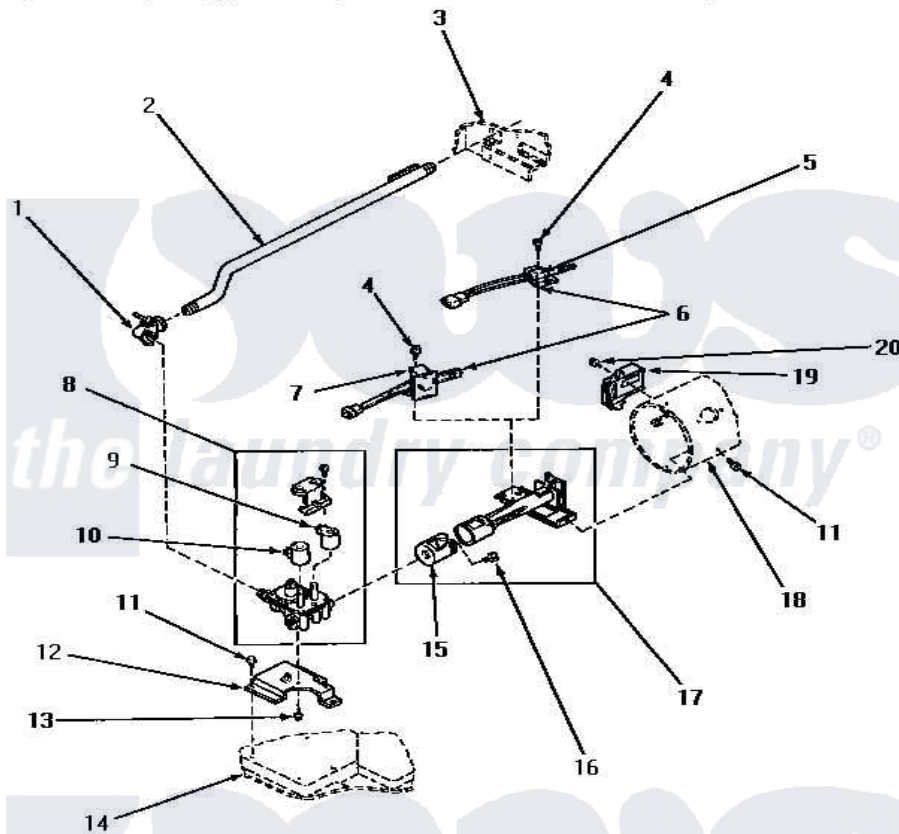

Amana NG4719 04 - GAS VALVE, IGNITER & GAS CONVERSION KITS

GAS BURNER CONVERSION KITS	
TO CONVERT DRYERS FROM NATURAL/MIXED TO LP GAS 401P3 Conversion Kit Kit consists of: 1 - 58754 Block - Open Plug 1 - 58765 Burner Orifice Spud (#85) 1 - 60515 Conversion Plate 1 - 60517 Valve Converted to LP Gas Sticker 2 - 60520 LP Gas Stickers	TO CONVERT DRYERS FROM LP TO NATURAL/MIXED GAS 402P3 Conversion Kit Kit consists of: 1 - 58719 Burner Orifice Spud (#44) 1 - 68768 Vent Screw 1 - 60514 Conversion Plate 1 - 60515 Valve Converted to Natural Gas Sticker 2 - 60521 Natural Gas Stickers

GAS VALVE, IGNITER AND GAS CONVERSION KITS (Gas Models)

Amana [Residential Amana NG4719 Washer Parts](#) Parts Diagram 04 - GAS VALVE, IGNITER & GAS CONVERSION KITS

[Click on the part number to view part](#)

Item	Original Part Number	Replaced By	Status	Part Description
1	Y56229	510205		Valve-Elbo
2	58911			Assembly, Lead-In Pipe
3	Y00000000		Not Available	SEE NOTE CABINET
4	56693			Screw, No.6-20 x. 44/.41 In
5	Y00000000		Not Available	SEE NOTE CARBORUNDUM IGNITER AND BRACKET
6	60868	37001308		Ignitor
7	Y00000000		Not Available	SEE NOTE NORTON IGNITER AND BRACKET
8	58804			Assembly, Valve-Gas-Single-
9	58804B	694540		Coil, 60 Hz
10	58804A	306106		Coil, Holding And Booster-W
11	33562	27001200		Screw
12	58912	500821		Bracket, Mounting-Gas
13	56124	3370225		Screw
14	Y00000000		Not Available	SEE NOTE BASE