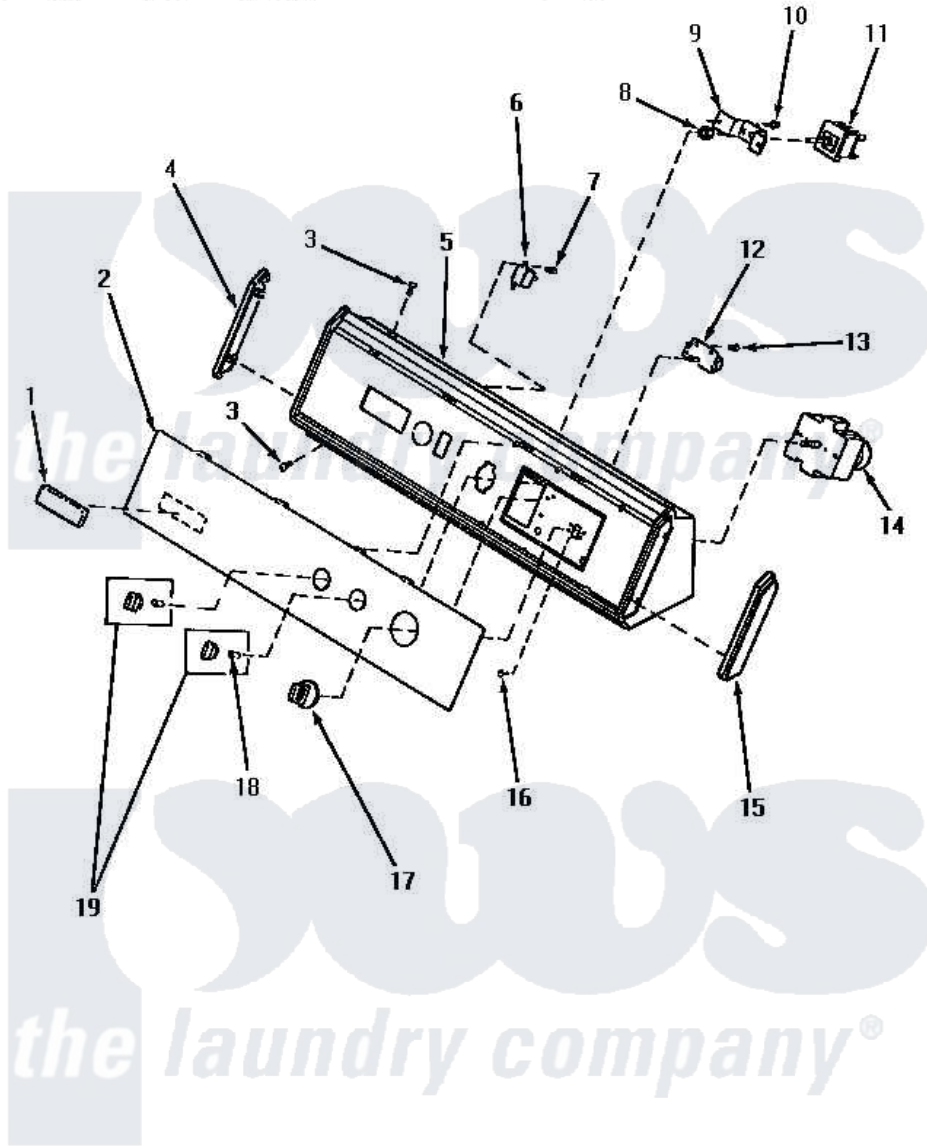

Amana NG4719 05 - GRAPHIC PANEL, CONTROL HOOD & CONTROLS

GRAPHIC PANEL, CONTROL HOOD AND CONTROLS

Amana [Residential Amana NG4719 Washer Parts](#) Parts Diagram 05 - GRAPHIC PANEL, CONTROL HOOD & CONTROLS

[Click on the part number to view part](#)

Item	Original Part Number	Replaced By	Status	Part Description
"	NOTE:		Not Available	WE USE DIFFERENT TIMER VENDORS. ALTHOUGH THE TIMERS DIFFER IN APPEARANCE, THEY ARE COMPLETELY INTERCHANGEABLE WHEN IDENTIFIED BY THE SAME PART NUMBER.
1	32630		Not Available	NAMEPLATE, LIMITED EDIT
2	60634		Not Available	PANEL, GRAPHICS
3	31752		Not Available	SCREW, No. 8ABX3/4 POZIDRI
4	31249		Not Available	CAP, END-L.H.-CHROME
5	59955		Not Available	ASSY, HOOD & MOUNTING P
7	23962	W10116760		Screw
8	57584		Not Available	NUT
9	59704			Bracket, Switch Mount
10	31260			Screw, No. 8 X 3/8 Ind H
11	58813	58813P		Switch W/Instructions

"	Y61511		Not Available	SWITCH,FABRIC SELECTOR
12	59450		Not Available	SWITCH,ROTATE-TO-START
13	23962	W10116760		Screw
14	59497			Timer, 4 Cycle
15	31248			Cap, End-RH-Chrome
16	Y59616	90767		Screw, 8A X 3/8 HeX Washer Head Tapping
17	59791			Assembly, Timer Knob And Skir
18	10519		Not Available	RETAINER
19	31286		Not Available	ASSY,KNOB-ROTARY-BLK/O