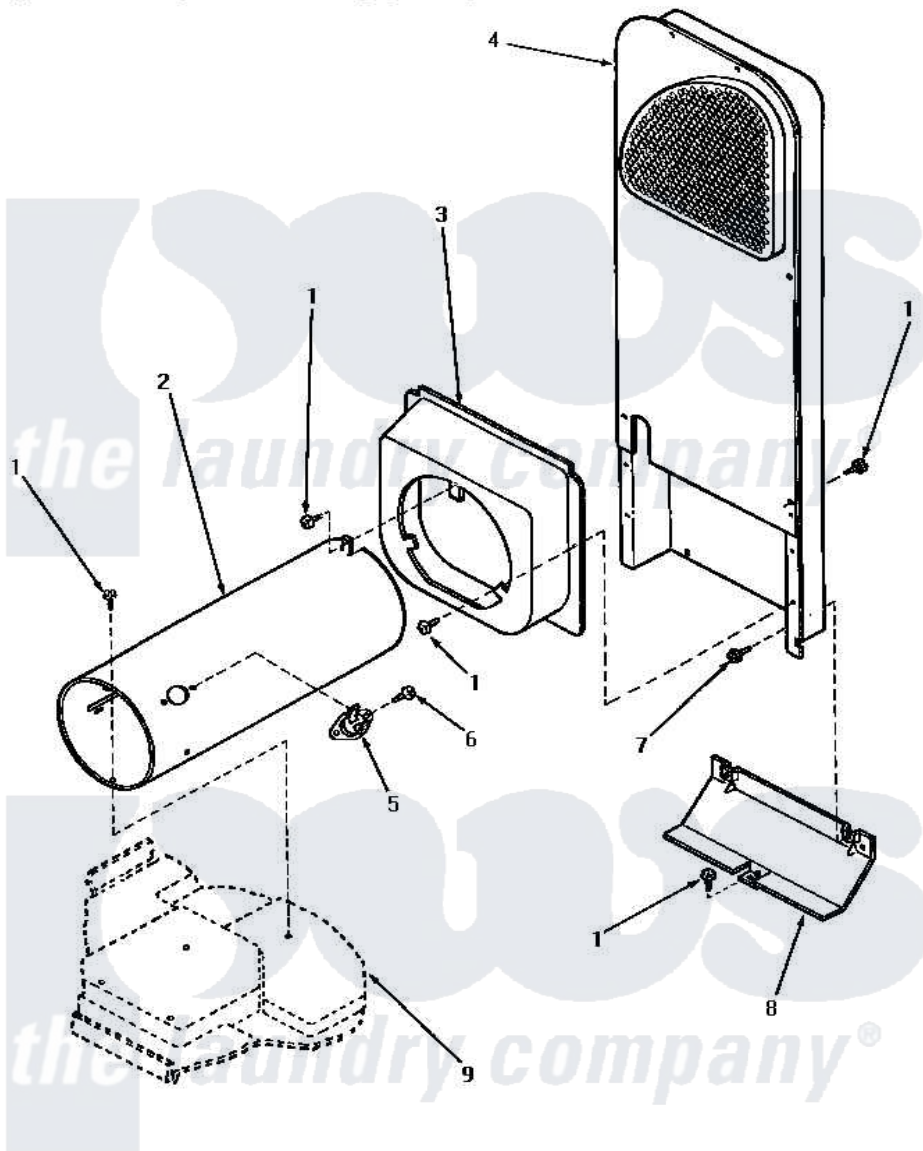

# Amana NG4719 06 - HEATER BOX (STARTING SN S6333960XM)

## HEATER BOX (Gas Models starting Serial No.S6333960XM)

Amana [Residential Amana NG4719 Washer Parts](#) Parts Diagram 06 - HEATER BOX (STARTING SN S6333960XM)

[Click on the part number to view part](#)