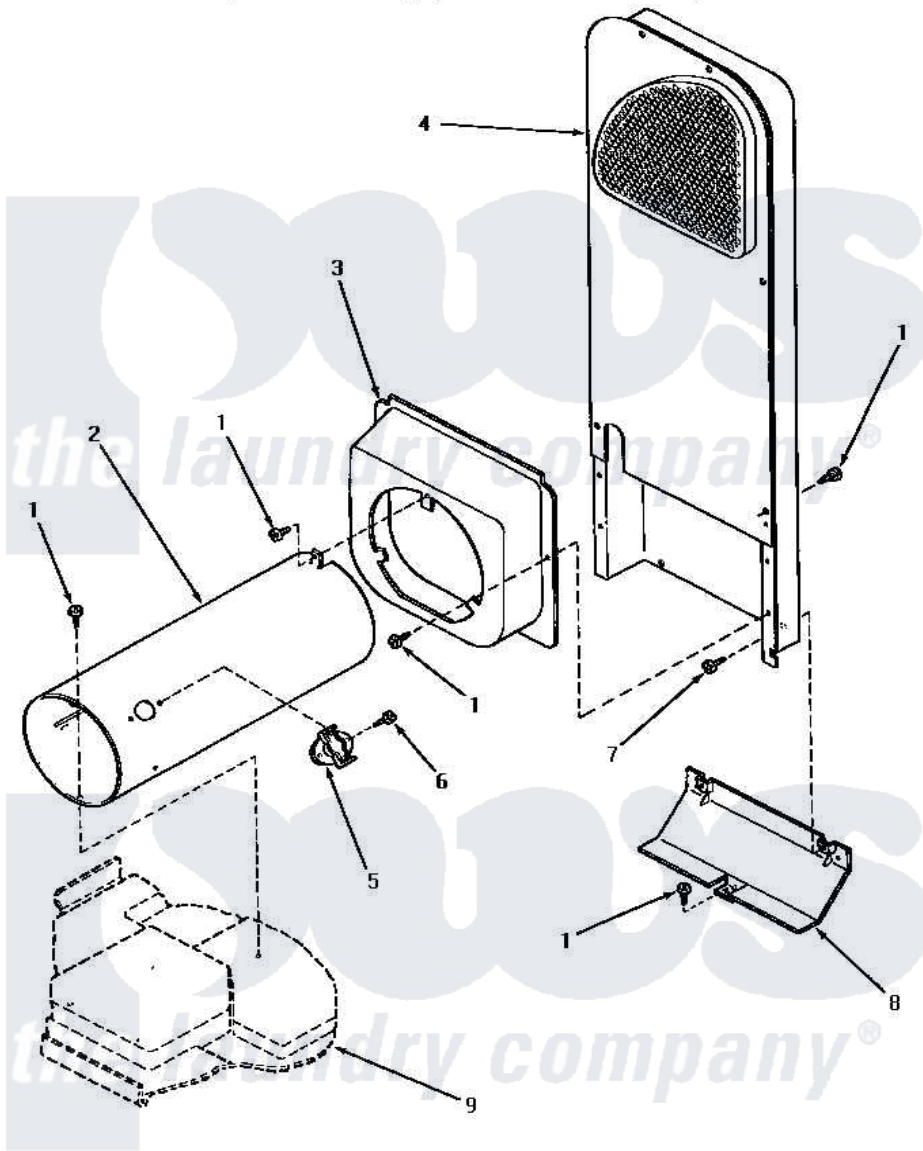

Amana NG4719 07 - HEATER BOX (THRU SN S6333959XM)

HEATER BOX (Gas Models through Serial No.S6333959XM)

Amana [Residential Amana NG4719 Washer Parts](#) Parts Diagram 07 - HEATER BOX (THRU SN S6333959XM)
Click on the part number to view part

Item	Original Part Number	Replaced By	Status	Part Description
1	33562	27001200		Screw
2	56240	08013801		Bracket
3	56237	510101		Shroud Heat Duct
4	61161P	503605		Assembly, Heater Duct
5	58366	489P3		Limit Thermostat
6	23222	3177991		Screw
7	51780	3390631		Screw, 10-16 X 3/8
8	60952		Not Available	SHIELD,HEAT DUCT
9	Y00000000		Not Available	SEE NOTE BASE