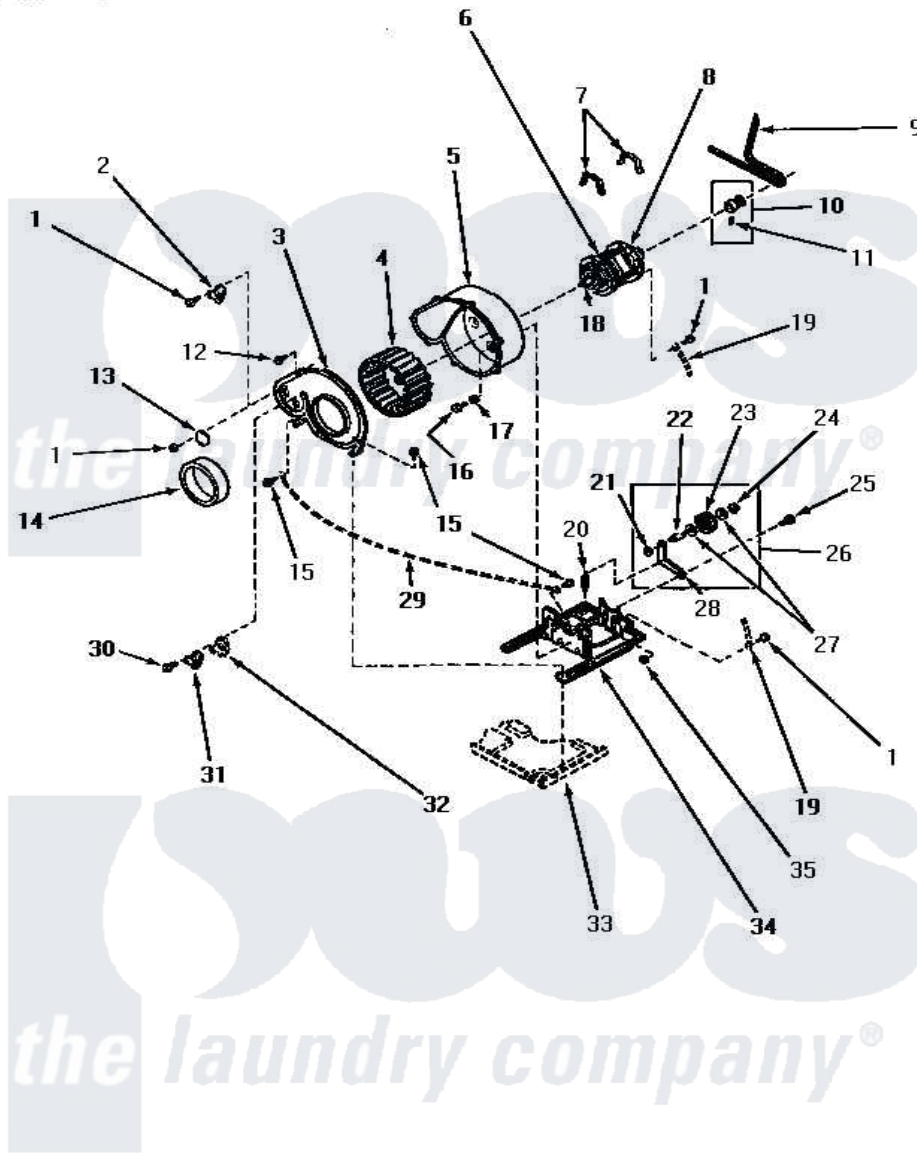

Amana NG4719 09 - MOTOR, EXHAUST FAN & BELT

MOTOR, EXHAUST FAN AND BELT

Amana [Residential Amana NG4719 Washer Parts](#) Parts Diagram 09 - MOTOR, EXHAUST FAN & BELT

[Click on the part number to view part](#)

Item	Original Part Number	Replaced By	Status	Part Description
1	23222	3177991		Screw
2	56410			Thermostat
3	60938P		Not Available	COVER,BLOWER HOUSING
4	56000	510139P		Assembly Blower Fan Package
5	56020			Housing, Blower
6	Y58044	915P3		Motor-Drve
7	Y58047	660658		Clamp, Motor Mounting 343481 685441
8	59895		Not Available	MOTOR SWITCH, INTERNAL MOUNTED
"	53226		Not Available	SWITCH,MOTOR
"	53249		Not Available	SWITCH
9	59174	40111201		Belt, Cylinder
10	59173		Not Available	MOTOR PULLEY ASSEMBLY
11	52906		Not Available	SETSCREW
12	23962	W10116760		Screw

14	56065		Not Available	SEAL
15	51780	3390631		Screw, 10-16 X 3/8
16	33562	27001200		Screw
17	20492	M0270504		Washer
18	27604P			Never-Seeze 1 Oz Tube
19	Y00000000		Not Available	SEE NOTE GROUND WIRE, GREEN
20	56076			Spring, Idler
21	56156	358160		Nut
22	56461			Shaft
23	Y54414			Assembly, Wheel And Bearing
24	23748			Ring, Retaining
25	56587		Not Available	SCREW, 1/4-20 HEX HD SH
26	Y56170	56170P		Assembly- Idle
27	52549			Washer, 501 ID X3/4 Odx
28	56057		Not Available	LEVER, IDLER
29	Y00000000		Not Available	SEE NOTE GROUND WIRE, GREEN -- (THROUGH SERIAL NO. S6181365XA)
30	23222	3177991		Screw
"	52150	489464		Screw
31	Y61372			Thermostat
"	56471		Not Available	THERMOSTAT
32	61401	61623		Thermostat, Heater-BR
33	Y00000000		Not Available	SEE NOTE BASE
34	Y60816	503613		Mount, Motor
35	52566	27001225		Nut, Jam Mid Lock 1/4-20