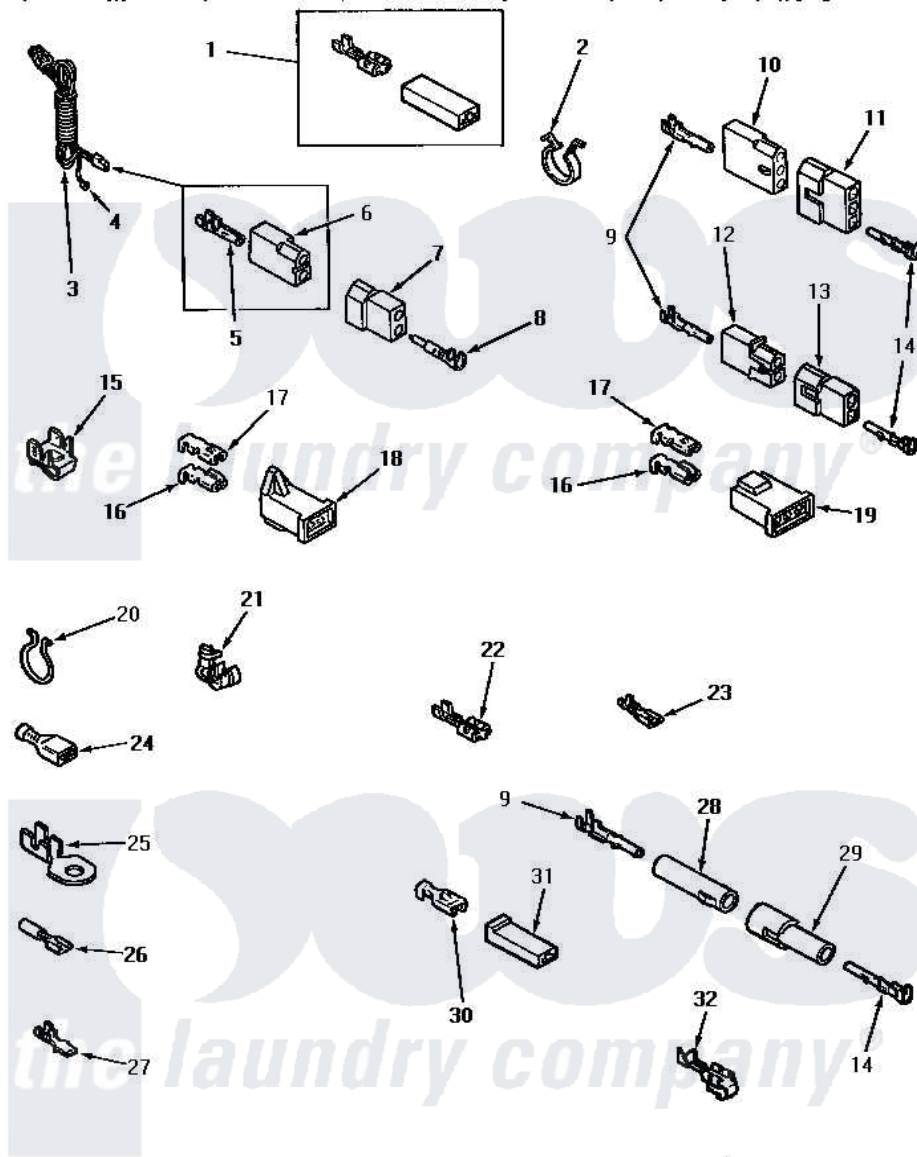

Amana NG4719 10 - POWER CORD & TERMINALS

POWER CORD AND TERMINALS

Amana [Residential Amana NG4719 Washer Parts](#) Parts Diagram 10 - POWER CORD & TERMINALS
 Click on the part number to view part

Item	Original Part Number	Replaced By	Status	Part Description
1	Y00237			Terminal-Female 1/4 ((1) 12 GAUGE Wire Or(2) 18 GA
2	61510	504034		Clip, Wire
3	Y56222	27001142		Cord, Power
4	Y00000000		Not Available	SEE NOTE GROUND WIRE, GREEN
5	00130			Terminal, Pin-1/8 Femal
6	56265			Receptacle, 2 Circuit
7	56266			Plug
8	Y00127			Terminal, Pin-1/8 Male
9	Y00117	5011-XX		093 Female Socket
10	23039	697780		Receptacle,
11	23040			Plug-3 Circuit
12	56451			Receptacle, 2 Circuit
13	56448			Terminal Block Plug
14	Y00116			Terminal, Pin-Male
15	Y00161	B5733302		Clip, Ground

16	Y00190		Connector-Receptacle
17	Y00189		Terminal, Spade
18	58799		Connector-2 Circuit
19	58800	Not Available	CONNECTOR-3 CIRCUIT (3 CIRCUIT CONNECTOR)
20	51291		Clip, Wire
21	21903	211881	Grommet, Cord Part Not Used- Gas Models Only
22	Y00121	Not Available	SPADE TERMINAL(12 GAUGE) (1/4 INCH-(2) 18 GAUGE WIRES O
"	Y00119	Not Available	SPADE TERMINAL(18 GAUGE) (1/4 INCH-(1) 18 GAUGE WIRE)
"	Y00222	Not Available	TERMINAL,FEMALE-1/4 SP
23	Y00124		Spade Terminal (18 Gauge) (3/16 Inch-(1) 18 Gauge Wire-
"	Y00209		Spade Terminal (18 Gauge) (3/16 Inch-(2) 18 Gauge Wires-
"	00156	00156SRE	65br30/FI
24	Y00163	285432	Terminal
"	Y00165		Insulated Spade Terminal
25	00110		No.10 18 Gauge Wire
"	Y00111		Ring Terminal No.10 No.10 18 Gauge Wires Or
26	Y00215		Barrel Insulated Spade
"	Y00214	Not Available	BARREL INSULATED SPADE(18 GAUG (1/4 INCH- 18 GAUGE WIRE)
27	Y00138		Male Tab Terminal 18 Gauge Wire)
"	Y00139	Y00138	Male Tab Terminal 18 Gauge Wire)
28	26301		Receptacle, Molex
29	26302	Not Available	PLUG,1 CIRCUIT
30	Y00115		Lock In Spade Terminal (18 Gaug (1/4 Inch-(1) 18 Gauge Wire)
"	00122	Not Available	(1/4 INCH-(2) 18 GAUGE WIRES O
31	90789		Connector
32	Y00114		Spade Terminal