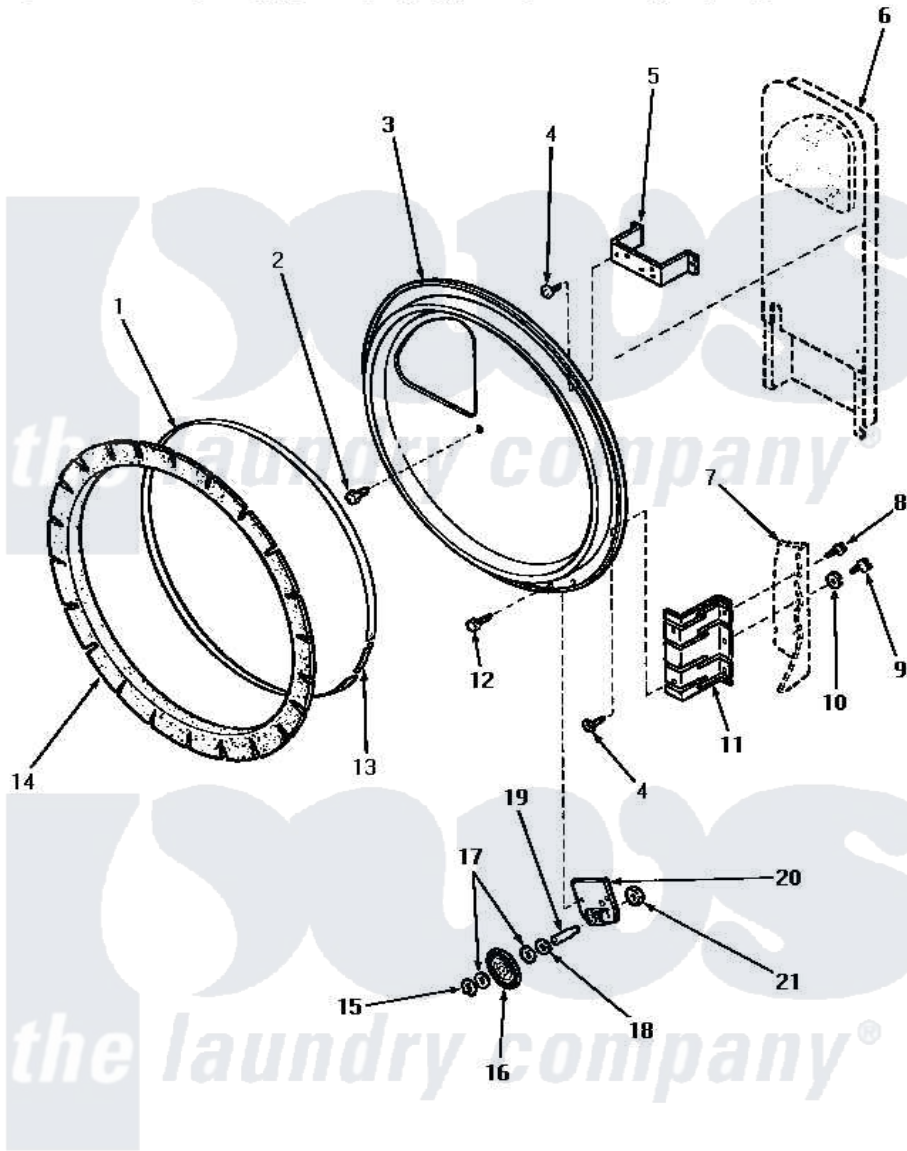

# Amana NG4719 11 - REAR BLKHD, FELT SEAL & CYLINDER ROLLER

## REAR BULKHEAD, FELT SEAL AND CYLINDER ROLLER

Amana [Residential Amana NG4719 Washer Parts](#) Parts Diagram 11 - REAR BLKHD, FELT SEAL & CYLINDER ROLLER

[Click on the part number to view part](#)

Item	Original Part Number	Replaced By	Status	Part Description
1	Y56090		Not Available	SEAL STRAP
2	Y33561	<a href="#">489464</a>		Screw
3	61135P		Not Available	ASSY,REAR BULKHEAD
4	56078	<a href="#">M400664</a>		SCrew Tap Trs Cr Rec 1016AB
5	<a href="#">60823P</a>			Bracket, Terminal Block
6	Y00000000		Not Available	SEE NOTE HEAT DUCT
7	Y00000000		Not Available	SEE NOTE CABINET
8	33562	<a href="#">27001200</a>		Screw
9	<a href="#">52909</a>			Screw, 10B-16 X 1/2 HeX
10	51474		Not Available	WASHER, 13/64IDX1/2ODX.
11	56055		Not Available	BRACKET,BULKHEAD-REAR
12	51780	<a href="#">3390631</a>		Screw, 10-16 X 3/8
13	<a href="#">52310</a>			Spring
14	<a href="#">56088</a>			Assembly, Seal
15	<a href="#">23748</a>			Ring, Retaining

16	56457	<a href="#">62649P</a>	Roller- CY
17	<a href="#">52549</a>		Washer, 501 ID X3/4 Odx
18	23886		Not Available
19	<a href="#">56461</a>		WASHER,.578IDX1.25ODX1
20	56042		Not Available
21	56156	<a href="#">358160</a>	Shaft
			BRACKET,CYLINDER ROLLER
			Nut