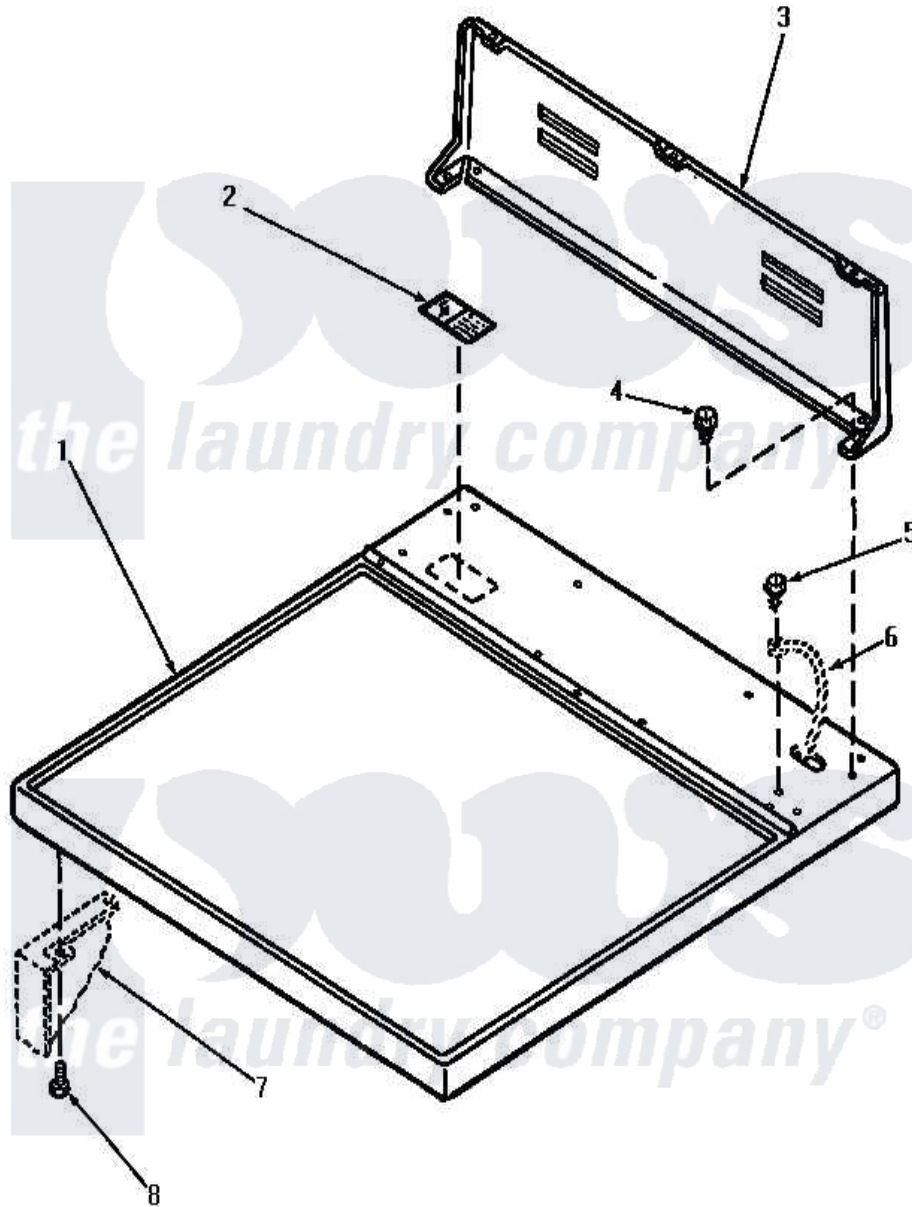

Amana NG4819 01 - CABINET TOP AND CONTROL HOOD REAR PANEL

Amana Residential Amana NG4819 Washer Parts Diagram 01 - CABINET TOP AND CONTROL HOOD REAR PANEL

[Click on the part number to view part](#)

Item	Original Part Number	Replaced By	Status	Part Description
1	60815H		Not Available	ASSY, TOP PANEL-DOMESTI
"	60815L		Not Available	CABINET TOP, ALMOND
"	60815W		Not Available	ASSY, TOP & CARTON
2	24903		Not Available	STICKER, DISCONNECT POW
3	59970		Not Available	CONTROL HOOD, REAR PANEL
4	23962	W10116760		Screw
5	20530			Screw, 10-24 x 3/8 Hex
6	Y00000000		Not Available	SEE NOTE GROUND WIRE, GREEN
7	Y00000000		Not Available	SEE NOTE CABINET -- (SEE PAGE 10, KEY 13)
8	25723	27001200		Screw