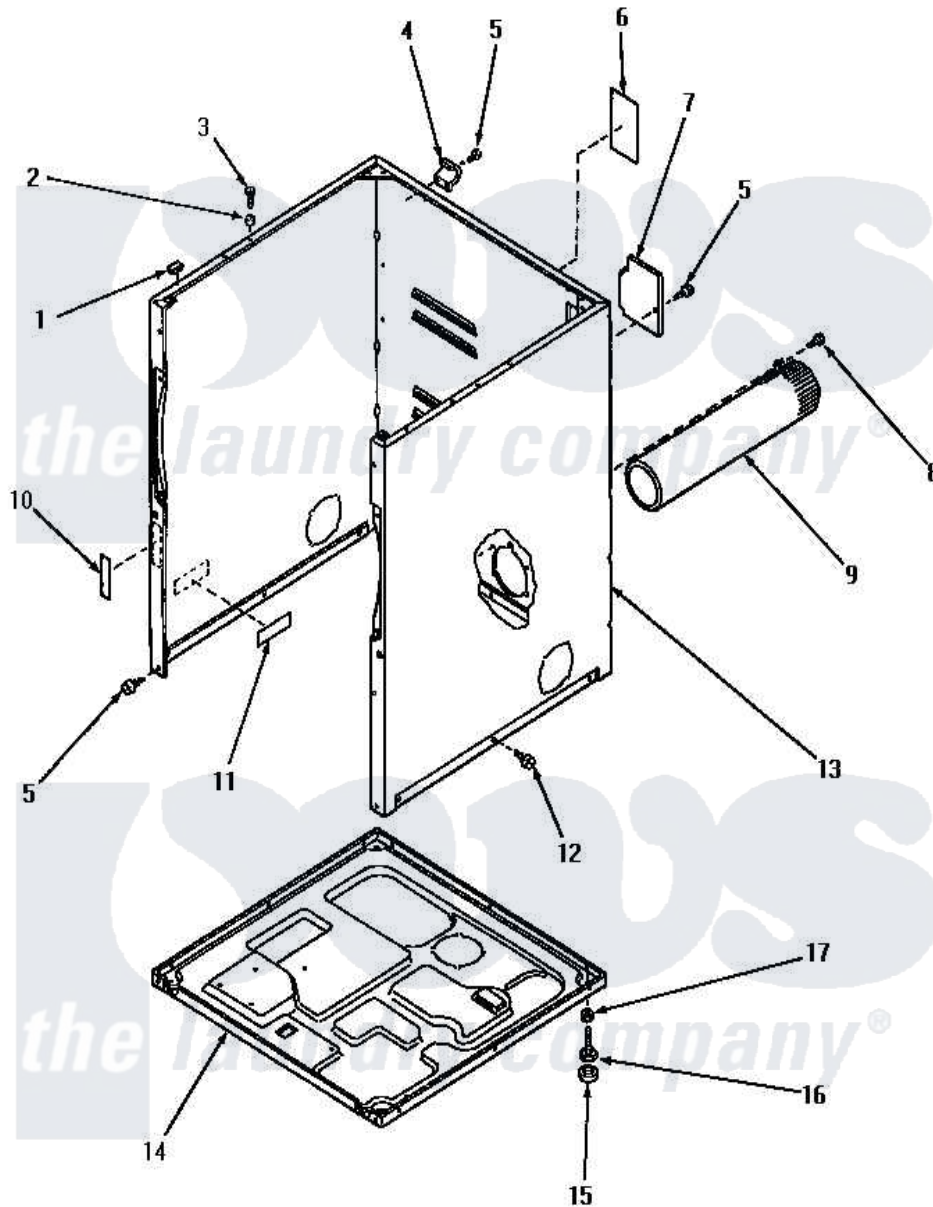

Amana NG4819 02 - CABINET, EXHAUST DUCT AND BASE

Amana [Residential Amana NG4819 Washer Parts](#) Parts Diagram 02 - CABINET, EXHAUST DUCT AND BASE
 Click on the part number to view part

Item	Original Part Number	Replaced By	Status	Part Description
1	Y56128			Pad, Bumper
2	56079	505187		Locator, Panel
3	32671	Y014874		Screw, Idler Arm And Sleeve
4	60826		Not Available	HINGE, TOP
5	25723	27001200		Screw
6	56427		Not Available	STICKER
7	60821			Access Cover
8	56392		Not Available	SCREW, 8-18 X 3/8 TAPPI
9	56118		Not Available	ASSY, EXHAUST DUCT
10	24903		Not Available	STICKER, DISCONNECT POW
11	61294		Not Available	(ELECTRIC MODELS)
12	58624	58-624		Ts8624 Commercial Element
13	60813LP			Xxxassy, Dryer Cabinet
"	60813WP		Not Available	xxxASSY, DRYER CABINET
"	60813HP		Not Available	ASSY, DRYER CABINET
14	60811			Assembly, Base-Complete

15 70282

[Y314137](#)

Foot, Rubber

16 Y52696

[Y305086](#)

Adjustable Leg And Nut

17 20274

[62739](#)

Nut, Lock