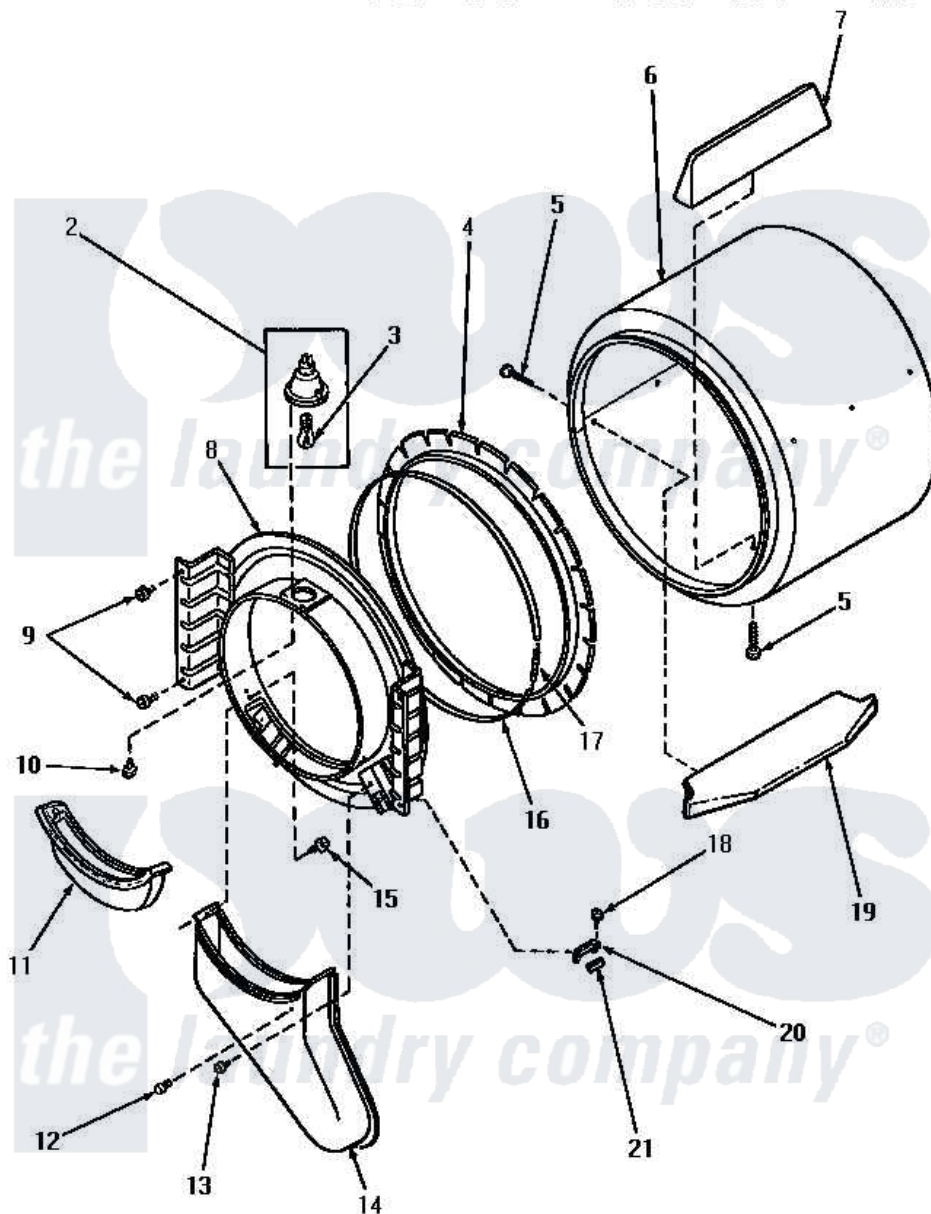

# Amana NG4819 04 - FR BLKHD, AIR DUCT, FELT SEAL & CYLINDER

Amana Residential Amana NG4819 Washer Parts Parts Diagram 04 - FR BLKHD, AIR DUCT, FELT SEAL & CYLINDER  
 Click on the part number to view part

Item	Original Part Number	Replaced By	Status	Part Description
2	60953P		Not Available	CYLINDER LIGHT ASSEMBLY
3	Y60954	<a href="#">67001316</a>		Bulb, Light
4	<a href="#">56088</a>			Assembly, Seal
5	56131		Not Available	SCREW,10BT X 1 TAPPING
6	61073P		Not Available	ASSY,CYLINDER-WHITE
7	Y61399		Not Available	BAFFLE,CYLINDER-SHORT-
8	62160W		Not Available	ASSY,BULKHEAD & GLIDE FRT
"	62142W		Not Available	ASSY,BULKHEAD-FRONT-SV
9	25723	<a href="#">27001200</a>		Screw
10	<a href="#">31260</a>			Screw, No.8 X 3/8 Ind H
11	<a href="#">61376P</a>			Filter, Lint-White W/Inst.
12	56938		Not Available	BUMPER
13	56392		Not Available	SCREW,8-18 X 3/8 TAPPI
14	<a href="#">60786</a>			Assembly, Air Duct-Front
15	23628	<a href="#">489464</a>		Screw

16	Y56090	Not Available	SEAL STRAP
17	<a href="#">52310</a>		Spring
18	23962	<a href="#">W10116760</a>	Screw
19	Y61027	Not Available	BAFFLE,CYLINDER-EXTEND
20	<a href="#">61448</a>		Glide, Cylinder-Rulon F
21	<a href="#">58049</a>		Pad, Thin