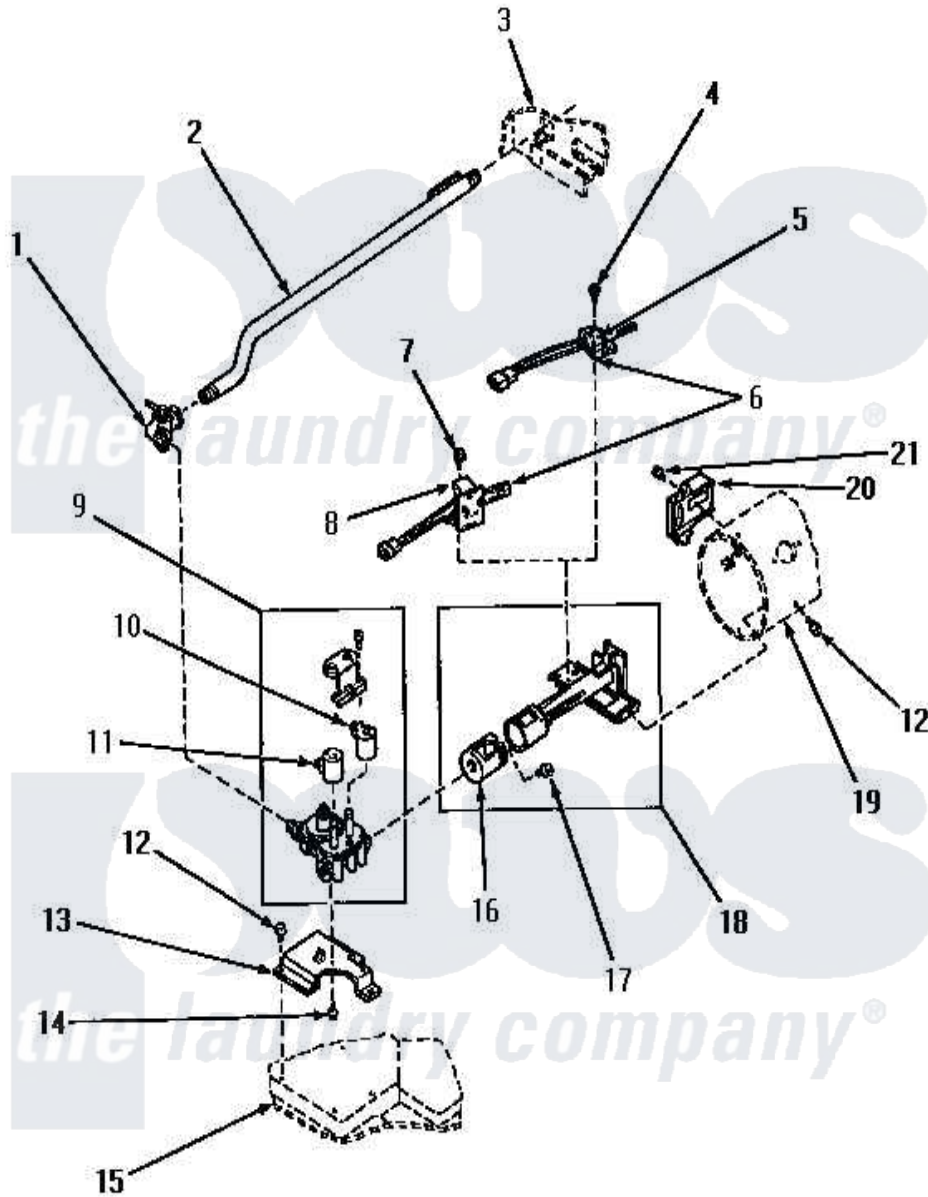

# Amana NG4819 05 - GAS VALVE AND IGNITER

Amana [Residential Amana NG4819 Washer Parts](#) Parts Diagram 05 - GAS VALVE AND IGNITER  
 Click on the part number to view part

Item	Original Part Number	Replaced By	Status	Part Description
1	Y56229	<a href="#">510205</a>		Valve-Elbo
2	<a href="#">58911</a>			Assembly, Lead-In Pipe
3	Y00000000		Not Available	SEE NOTE CABINET -- (SEE PAGE 10, KEY 13)
4	51782		Not Available	SCREW, 6B-20X5/16
5	Y00000000		Not Available	SEE NOTE CARBORUNDUM IGNITER AND BRACKET
6	60868	<a href="#">37001308</a>		Ignitor
7	<a href="#">56693</a>			Screw, No.6-20 x. 44/.41 In
8	Y00000000		Not Available	SEE NOTE NORTON IGNITER AND BRACKET
9	<a href="#">58804</a>			Assembly, Valve-Gas-Single-
10	58804B	<a href="#">694540</a>		Coil, 60 Hz
11	58804A	<a href="#">306106</a>		Coil, Holding And Booster-W
12	56264	<a href="#">27001200</a>		Screw
13	58912	<a href="#">500821</a>		Bracket, Mounting-Gas
14	56124	<a href="#">3370225</a>		Screw

15	Y00000000		Not Available	SEE NOTE BASE -- (SEE PAGE 10, KEY 14)
16	53007	<a href="#">53-007</a>		Receptacle
17	51356		Not Available	SCREW,6-32 X 5/16 RD H
18	Y56234	<a href="#">37001304</a>		Burner Ign
19	Y00000000		Not Available	SEE NOTE BURNER HOUSING -- (SEE PAGE 7)
20	Y56231	<a href="#">338906</a>		Radiant, Sensor
NI	60520		Not Available	STICKER,LP GAS
"	58768	<a href="#">402P3</a>		Kit, Conversion-NG
"	58719	<a href="#">402P3</a>		Kit, Conversion-NG
"	60521		Not Available	STICKER,NG OR MIXED GAS
"	60514		Not Available	PLATE,CONVERSION
"	<a href="#">60517</a>			Valve Converted To LP Gas Stic
"	60515		Not Available	PLATE,CONVERSION
"	58755	<a href="#">401P3</a>		Kit, Conversion-LP
"	58754	<a href="#">401P3</a>		Kit, Conversion-LP
"	<a href="#">401P3</a>			Kit, Conversion-LP
"	<a href="#">402P3</a>			Kit, Conversion-NG
"	<a href="#">60516</a>			Sticker, Valve Converted