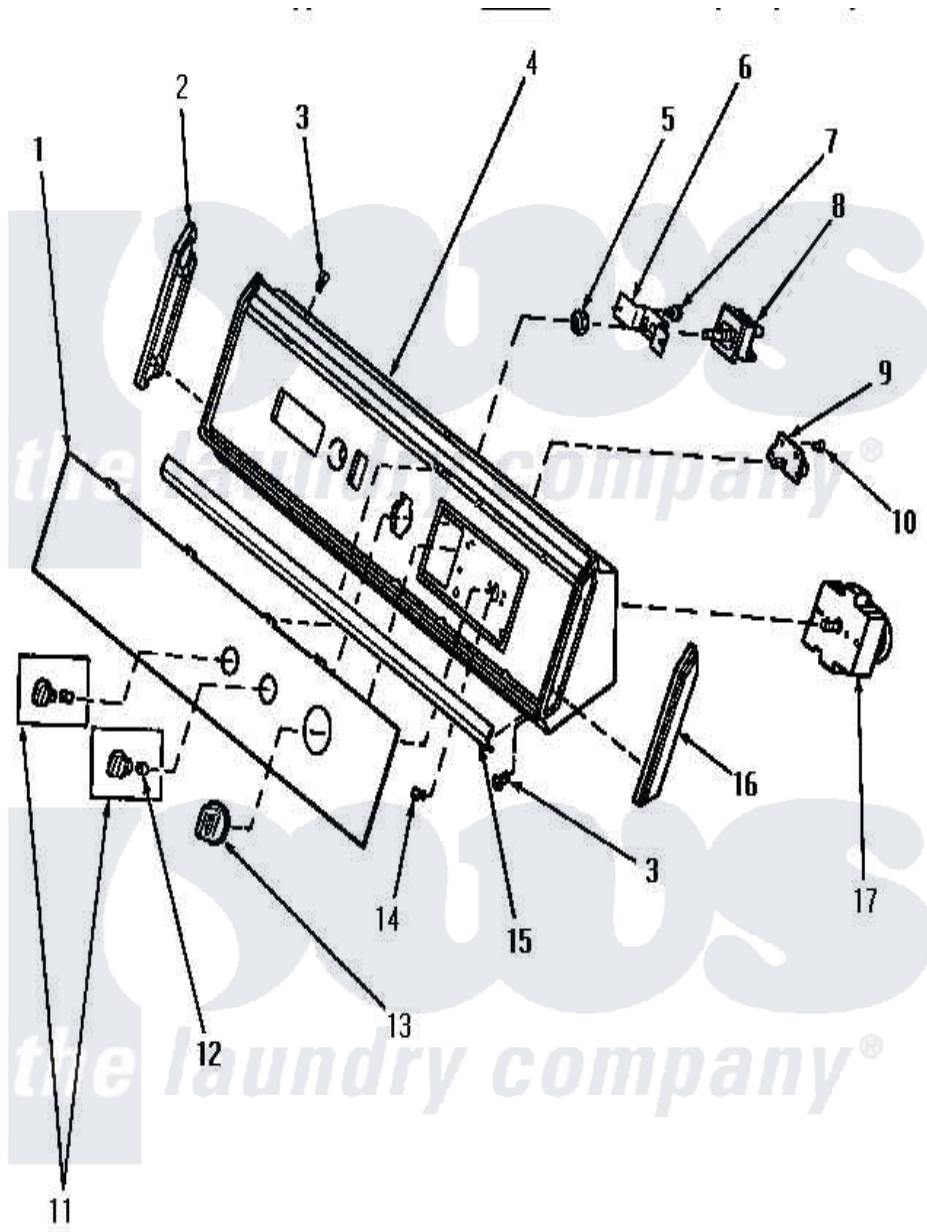

# Amana NG4819 06 - GRAPHICS PANEL, CTRL HOOD AND CTRLS

Amana [Residential Amana NG4819 Washer Parts](#) Parts Diagram 06 - GRAPHICS PANEL, CTRL HOOD AND CTRLS  
 Click on the part number to view part

Item	Original Part Number	Replaced By	Status	Part Description
"	NOTE:		Not Available	NOTE 2: STARTING SERIAL NO. S6564538ZE, ALL HOME LAUNDRY DRYERS WERE MANUFACTURED WITH A NEW CYLINDER ROLLER. IT IS EQUIPPED WITH A LONGER BEARING, SO THE THR
1	60657		Not Available	PANEL,GRAPHIC
2	31249		Not Available	CAP,END-L.H.-CHROME
3	31752		Not Available	SCREW,No.8ABX3/4 POZIDRI
4	59955		Not Available	ASSY,HOOD & MOUNTING P
5	57584		Not Available	NUT
6	<a href="#">59704</a>			Bracket, Switch Mount
7	<a href="#">31260</a>			Screw, No.8 X 3/8 Ind H
8	Y61511		Not Available	SWITCH,FABRIC SELECTOR
9	59450		Not Available	SWITCH,ROTATE-TO-START
10	23962	<a href="#">W10116760</a>		Screw