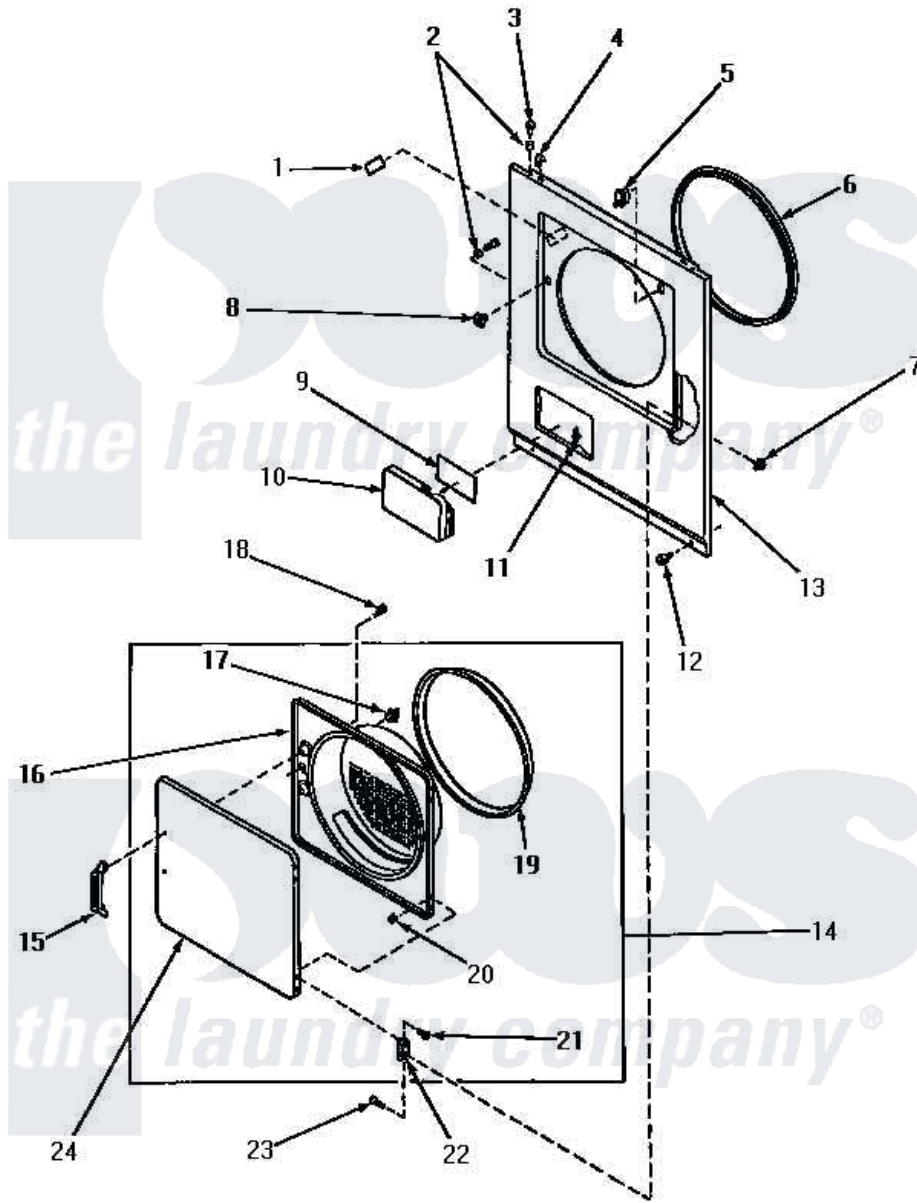

Amana NG4819 08 - LOADING DOOR, FRONT PANEL AND SEALS

Amana [Residential Amana NG4819 Washer Parts](#) Parts Diagram 08 - LOADING DOOR, FRONT PANEL AND SEALS
 Click on the part number to view part

Item	Original Part Number	Replaced By	Status	Part Description
1	58854			Repl By 500281
2	56079	505187		Locator, Panel
3	32671	Y014874		Screw, Idler Arm And Sleeve
4	28835	22001650		Fastener, Spring
5	56052	W10169313		Switch-Dor
6	Y61380			Seal, Front Panel
7	51236	488130		Nut
8	54660	LA-1003		Door Catch Kit
9	56427		Not Available	STICKER
10	60795L		Not Available	DOOR,ACCESS
"	60795W			Door, Access
"	60795H		Not Available	DOOR,ACCESS
11	56534			Barrel, Support
12	58637	27001200		Screw
13	62421H		Not Available	PANEL,FRONT-GAS
"	62421W		Not Available	PANEL, FRONT

"	62421L		Not Available	PANEL, FRONT
14	62151W		Not Available	ASSY,DOOR
"	62151H		Not Available	ASSY,DOOR
"	62151L		Not Available	ASSY,DOOR
15	54068P	61925		Pull Door Commercial Black
16	62152L	62152P		Liner
"	62152H		Not Available	INNER DOOR PANEL, HARVEST GOLD
"	62152W		Not Available	LINER,DOOR
17	54661	LA-1003		Door Catch Kit
18	52150	489464		Screw
19	61379	61379P		Door Seal
20	23407			Nut, Speed-8A Tinn C15
21	52864	500226		Screw, 8b-16 x 5/8 Tap
22	56045P	56045		Hinge
23	22649			Screw, 8-32 X 13/32 FI
24	62153L		Not Available	DOOR
"	62153H			Door
"	62153W		Not Available	PANEL OUTER DOOR