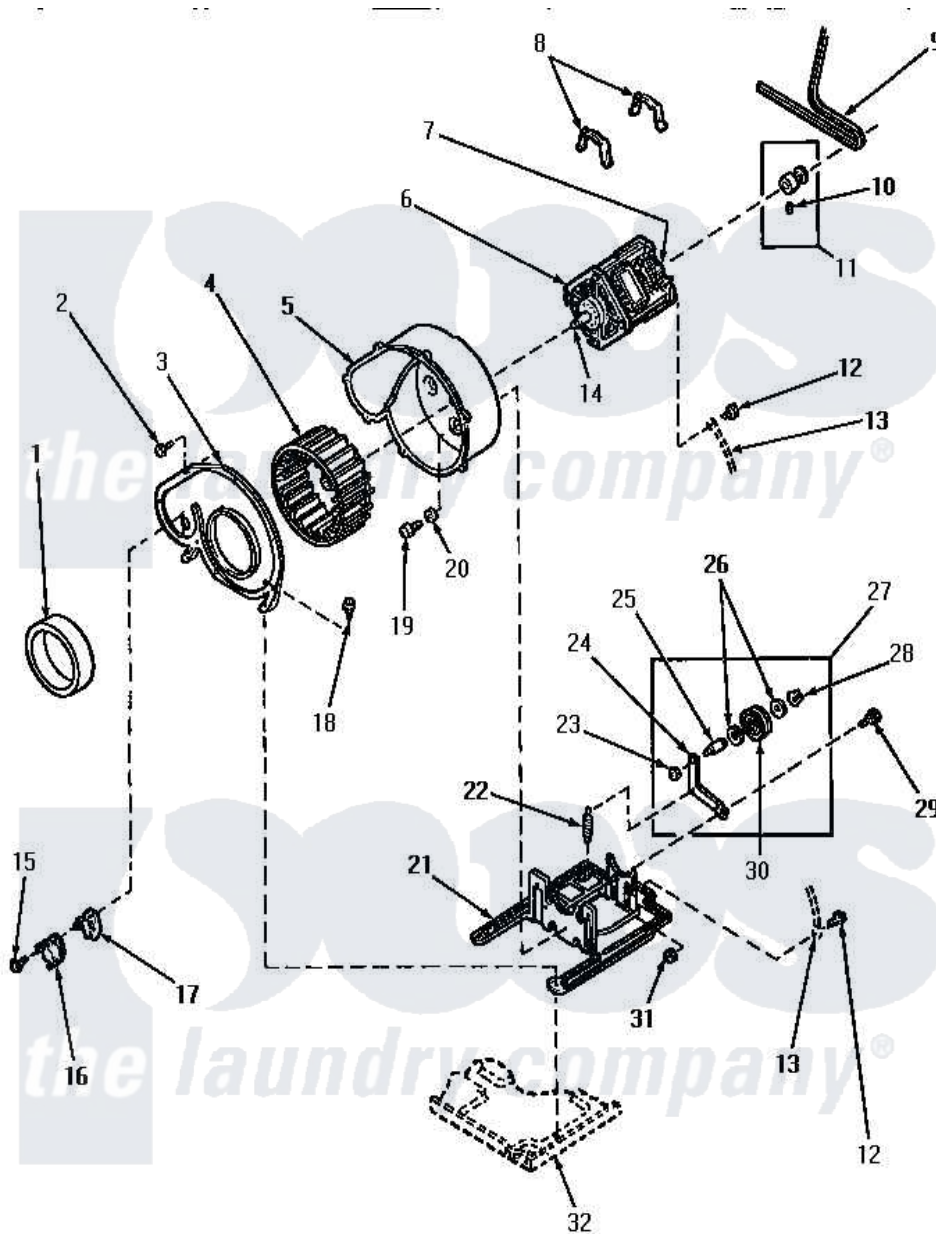

Amana NG4819 09 - MOTOR, EXHAUST FAN AND BELT

Amana [Residential Amana NG4819 Washer Parts](#) Parts Diagram 09 - MOTOR, EXHAUST FAN AND BELT
 Click on the part number to view part

Item	Original Part Number	Replaced By	Status	Part Description
1	56065		Not Available	SEAL
2	23962	W10116760		Screw
3	60938P		Not Available	COVER,BLOWER HOUSING
4	56000	510139P		Assembly Blower Fan Package
5	56020			Housing, Blower
6	Y58044	915P3		Motor-Drve
7	53249		Not Available	SWITCH
"	53226		Not Available	SWITCH,MOTOR
"	59895		Not Available	MOTOR SWITCH, INTERNAL MOUNTED
8	Y58047	660658		Clamp, Motor Mounting 343481 685441
9	59174	40111201		Belt, Cylinder
10	52906		Not Available	SETSCREW
11	59173		Not Available	MOTOR PULLEY ASSEMBLY
12	23222	3177991		Screw

13	Y00000000		Not Available	SEE NOTE GROUND WIRE, GREEN
14	27604P			Never-Seeze 1 Oz Tube
15	52150	489464		Screw
16	Y61372			Thermostat
17	61401	61623		Thermostat, Heater-BR
18	51780	3390631		Screw, 10-16 X 3/8
19	56264	27001200		Screw
20	20492	M0270504		Washer
21	Y60816	503613		Mount, Motor
22	56076			Spring, Idler
23	56156	358160		Nut
24	56057		Not Available	LEVER, IDLER
25	56461			Shaft
26	52549			Washer, 501 ID X3/4 Odx
27	Y56170	56170P		Assembly- Idle
28	23748			Ring, Retaining
29	56587		Not Available	SCREW, 1/4-20 HEX HD SH
30	Y54414			Assembly, Wheel And Bearing
31	52566	27001225		Nut, Jam Mid Lock 1/4-20
32	Y00000000		Not Available	SEE NOTE BASE -- (SEE PAGE 10, KEY 14)