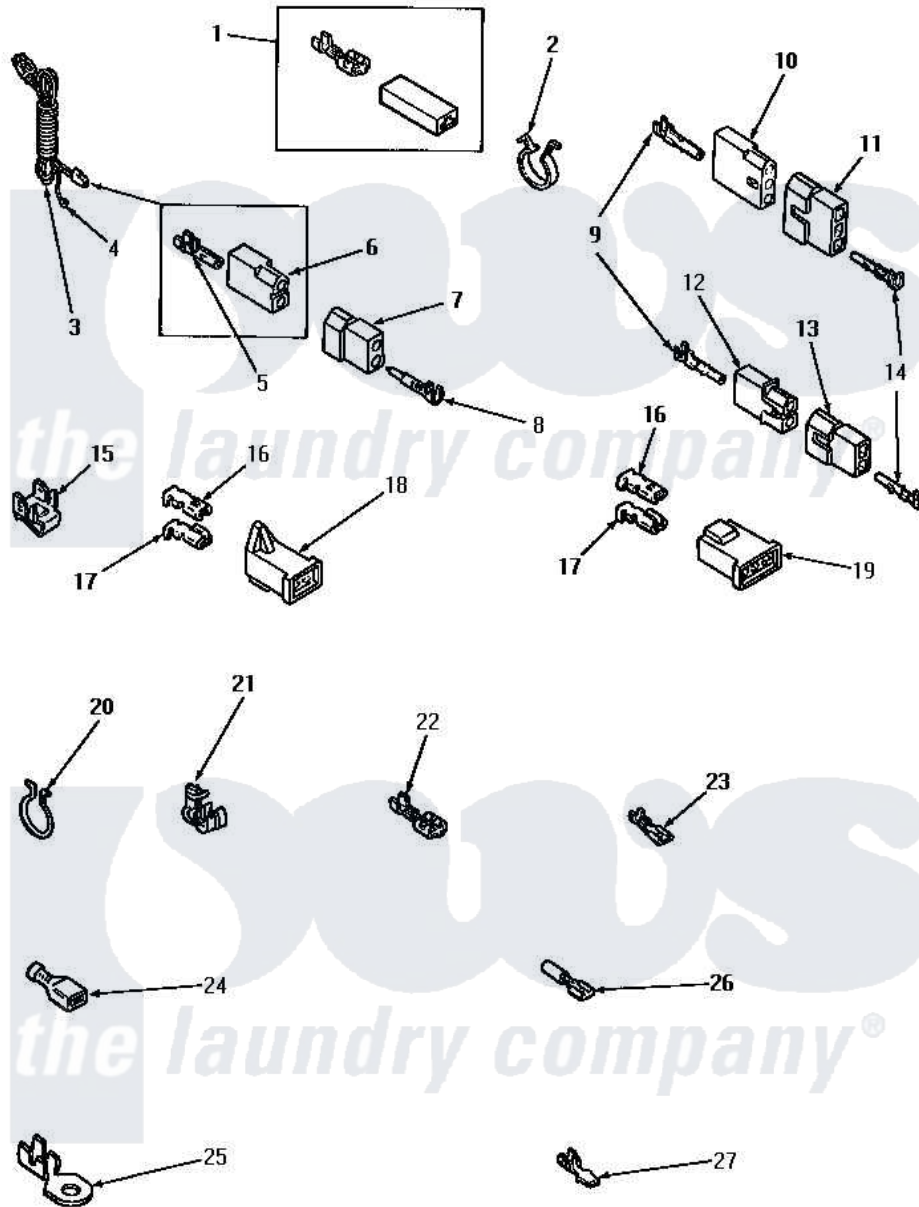

Amana NG4819 10 - POWER CORD AND TERMINALS

Amana [Residential Amana NG4819 Washer Parts](#) Parts Diagram 10 - POWER CORD AND TERMINALS
 Click on the part number to view part

Item	Original Part Number	Replaced By	Status	Part Description
1	Y00237			Terminal-Female 1/4 ((1) 12 GAUGE Wire Or(2) 18 GA
2	61510	504034		Clip, Wire
3	Y56222	27001142		Cord, Power
4	Y00000000		Not Available	SEE NOTE GROUND WIRE, GREEN
5	00130			Terminal, Pin-1/8 Femal
6	56265			Receptacle, 2 Circuit
7	56266			Plug
8	Y00127			Terminal, Pin-1/8 Male
9	Y00117	5011-XX		093 Female Socket
10	23039	697780		Receptacle,
11	23040			Plug-3 Circuit
12	56451			Receptacle, 2 Circuit
13	56448			Terminal Block Plug
14	Y00116			Terminal, Pin-Male
15	Y00161	B5733302		Clip, Ground

16	Y000189		Not Available	TERMINAL
17	Y00190			Connector-Receptacle
18	58799			Connector-2 Circuit
19	58800		Not Available	CONNECTOR-3 CIRCUIT (3 CIRCUIT CONNECTOR)
20	51291			Clip, Wire
21	21903	211881		Grommet, Cord Part Not Used- Gas Models Only
22	Y00222		Not Available	TERMINAL,FEMALE-1/4 SP
"	Y00121		Not Available	SPADE TERMINAL(12 GAUGE) (1/4 INCH-(2) 18 GAUGE WIRES O
"	Y00119		Not Available	SPADE TERMINAL(18 GAUGE) (1/4 INCH-(1) 18 GAUGE WIRE)
23	Y00124			Spade Terminal (18 Gauge) (3/16 Inch-(1) 18 Gauge Wire-
"	Y00209			Spade Terminal (18 Gauge) (3/16 Inch-(2) 18 Gauge Wires-
"	00156	00156SRE		65br30/FI
24	Y00165			Insulated Spade Terminal
"	Y00163	285432		Terminal
25	Y00111			Ring Terminal No.10 No.10 18 Gauge Wires Or
"	00110			No.10 18 Gauge Wire
26	Y00214		Not Available	BARREL INSULATED SPADE(18 GAUG (1/4 INCH- 18 GAUGE WIRE)
"	Y00215			Barrel Insulated Spade
27	Y00138			Male Tab Terminal 18 Gauge Wire)
"	Y00139	Y00138		Male Tab Terminal 18 Gauge Wire)