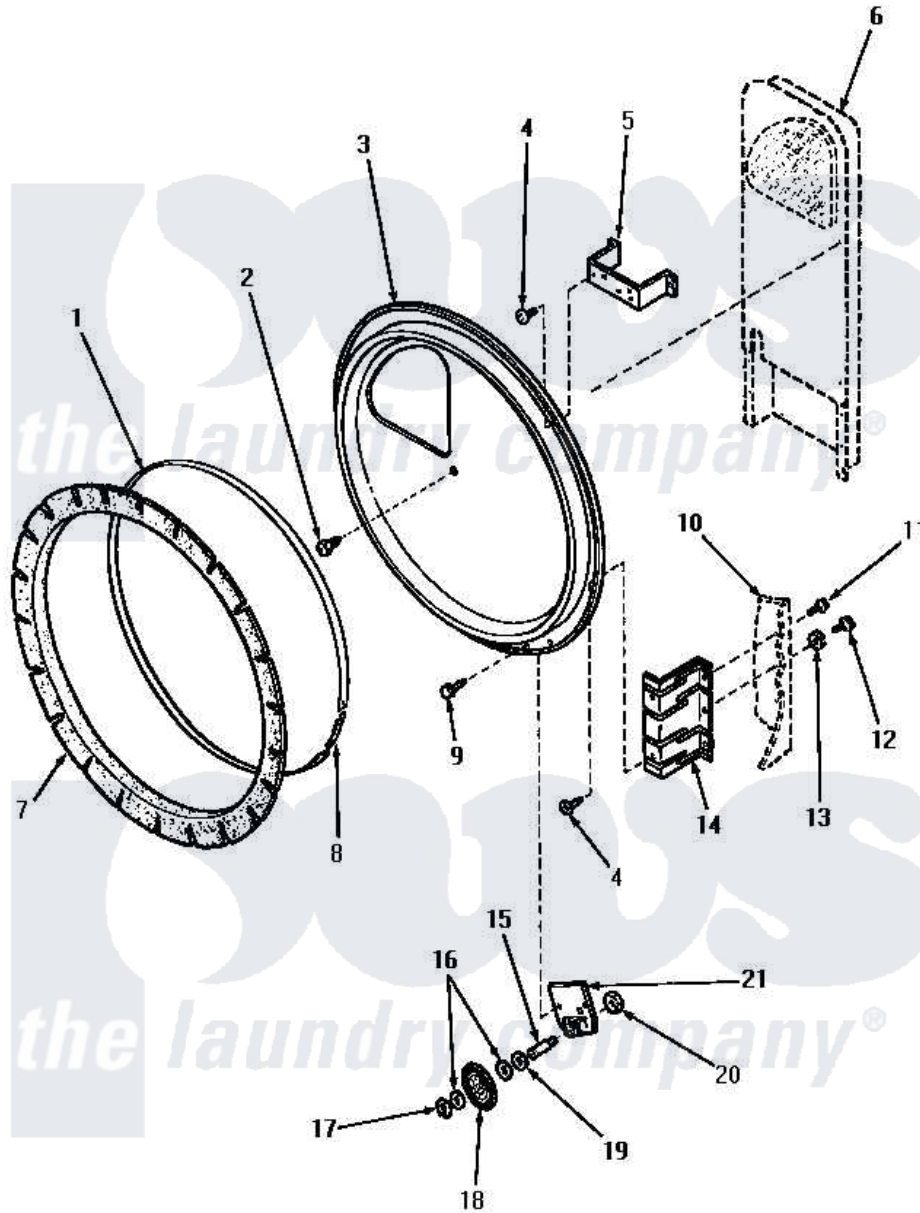

# Amana NG4819 11 - REAR BLKHD, FELT SEAL & CYLINDER ROLLER

Amana [Residential Amana NG4819 Washer Parts](#) Parts Diagram 11 - REAR BLKHD, FELT SEAL & CYLINDER ROLLER

[Click on the part number to view part](#)

Item	Original Part Number	Replaced By	Status	Part Description
1	Y56090		Not Available	SEAL STRAP
2	23628	<a href="#">489464</a>		Screw
3	Y61127		Not Available	ASSY, REAR BULKHEAD/BRKT
4	56078	<a href="#">M400664</a>		SCrew Tap Trs Cr Rec 1016AB
5	60823	<a href="#">60823P</a>		Bracket, Terminal Block
6	Y00000000		Not Available	SEE NOTE HEAT DUCT -- (SEE PAGE 7)
7	<a href="#">56088</a>			Assembly, Seal
8	<a href="#">52310</a>			Spring
9	51780	<a href="#">3390631</a>		Screw, 10-16 X 3/8
10	Y00000000		Not Available	SEE NOTE CABINET -- (SEE PAGE 10, KEY 13)
11	25723	<a href="#">27001200</a>		Screw
12	<a href="#">52909</a>			Screw, 10B-16 X 1/2 HeX
13	51474		Not Available	WASHER, 13/64IDX1/2ODX.

14	56055	Not Available	BRACKET,BULKHEAD-REAR
15	<a href="#">56461</a>		Shaft
16	<a href="#">52549</a>		Washer, 501 ID X3/4 Odx
17	<a href="#">23748</a>		Ring, Retaining
18	56457	<a href="#">62649P</a>	Roller- CY
19	23886	Not Available	WASHER,.578IDX1.25ODX1
20	56156	<a href="#">358160</a>	Nut
21	56042	Not Available	BRACKET,CYLINDER ROLLER