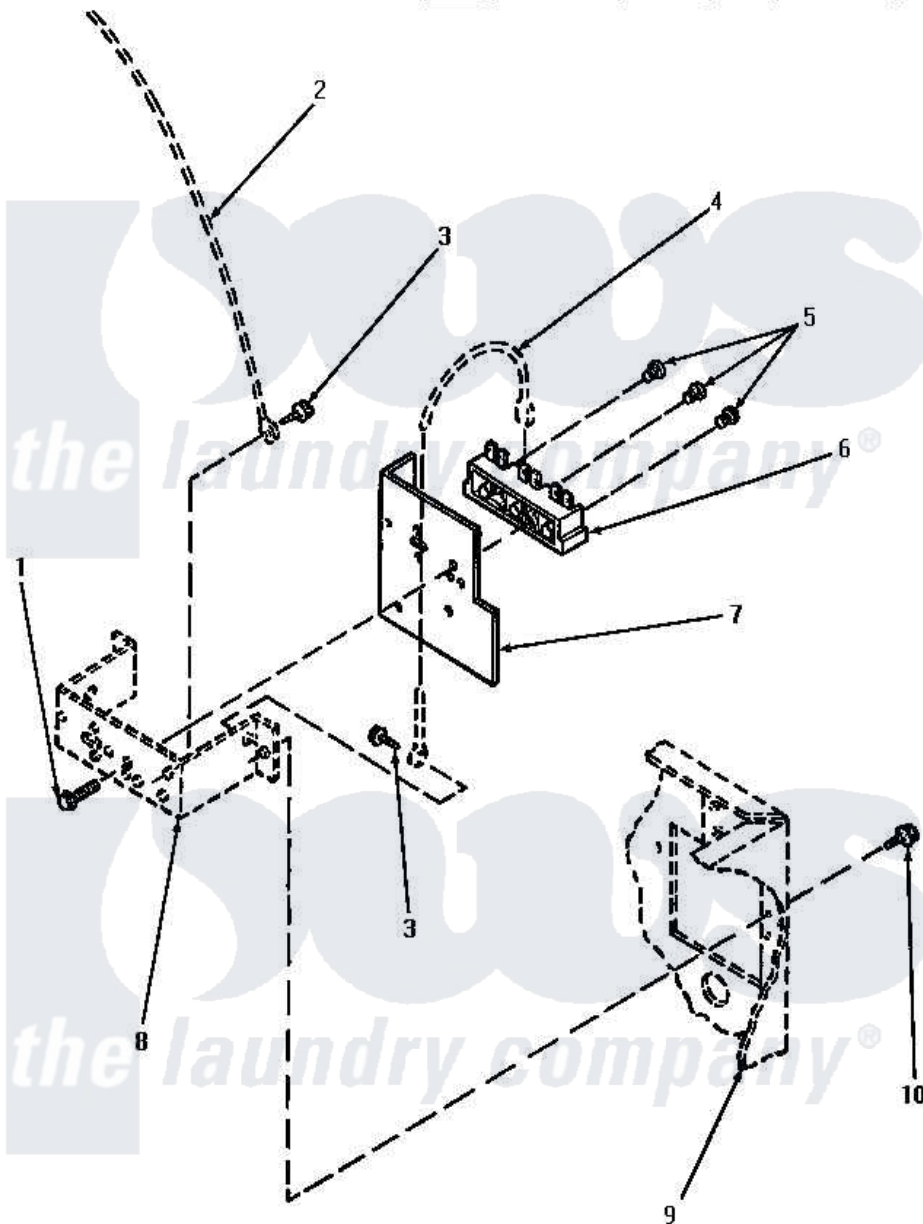

Amana NG4819 12 - TERMINAL BLOCK

Amana [Residential Amana NG4819 Washer Parts](#) Parts Diagram 12 - TERMINAL BLOCK
 Click on the part number to view part

Item	Original Part Number	Replaced By	Status	Part Description
1	Y61200	501285		Screw, No.12 X 9/16-Pla
2	Y00000000		Not Available	SEE NOTE GROUND WIRE, GREEN
3	20530			Screw, 10-24 x 3/8 Hex
4	Y00000000		Not Available	SEE NOTE GROUND WIRE, GREEN -- (SEE NOTE 1)
5	Y61199	3400094		Screw, 10-32 X 3/8
6	61923P	61923		Block, Terminal
7	56087			Shield, Terminal Block
8	Y00000000		Not Available	SEE NOTE TERMINAL BLOCK BRACKET -- (SEE PAGE 6)
9	Y00000000		Not Available	SEE NOTE CABINET -- (SEE PAGE 10, KEY 13)
10	25723	27001200		Screw